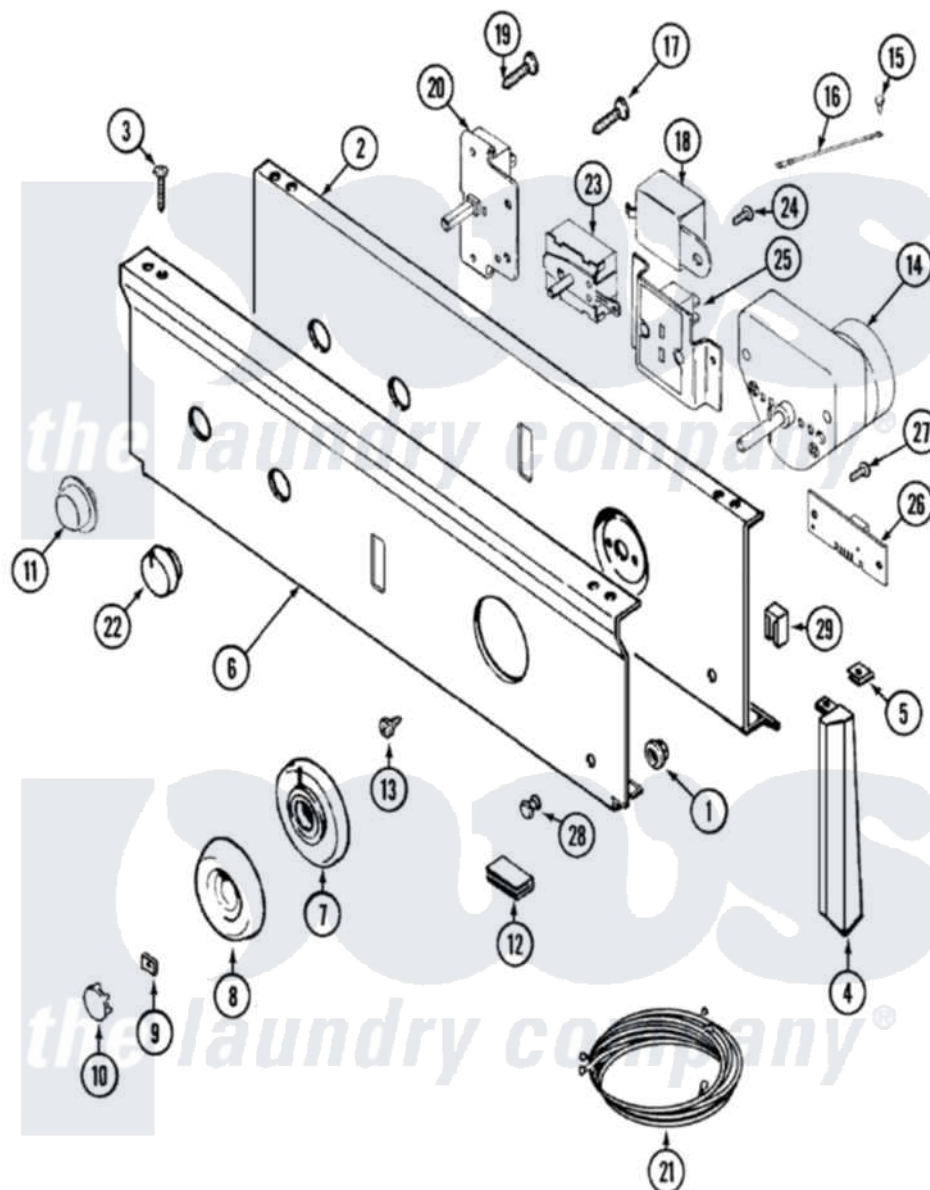

Maytag LDE8604ADM 03 - CONTROL PANEL

Maytag [Residential Maytag LDE8604ADM Dryer Parts](#) Parts Diagram 03 - CONTROL PANEL
 Click on the part number to view part

Item	Original Part Number	Replaced By	Status	Part Description
1	214872			Palnut, End Cap Note: Nut, Lamp Holder
2	33001237		Not Available	PLATE, SUPPORT
5	214894			Fastener, End Cap
9	312273			Nut, Control Knob
12	214897			Pad, Control Panel
13	315317	488234		Screw 8-32 X 1/4
14	33001036			Timer
15	210186	3370225		Screw
16	204807			Ground Wire, Supp. Plte To Top Cover
17	315317	488234		Screw 8-32 X 1/4
18	Y308205	33001623		Buzzer, Non-Adjustable
19	315317	488234		Screw 8-32 X 1/4
20	33001232		Not Available	SWITCH, PUSH TO START
23	33001227			Switch, Rotary
24	315317	488234		Screw 8-32 X 1/4

26	33001212		Board, Control-Moisture Sensor
27	315317	488234	Screw 8-32 X 1/4
28	22001215	7730P011-60	Lens, Indicator Light
29	33001224		Light, Indicator
30	33001269	Not Available	MANUAL, USE & CARE (FRENCH)
"	16000327	Not Available	GUIDE, QUICK REF. - MAYTAG
"	33001259		Manual, Use And Care