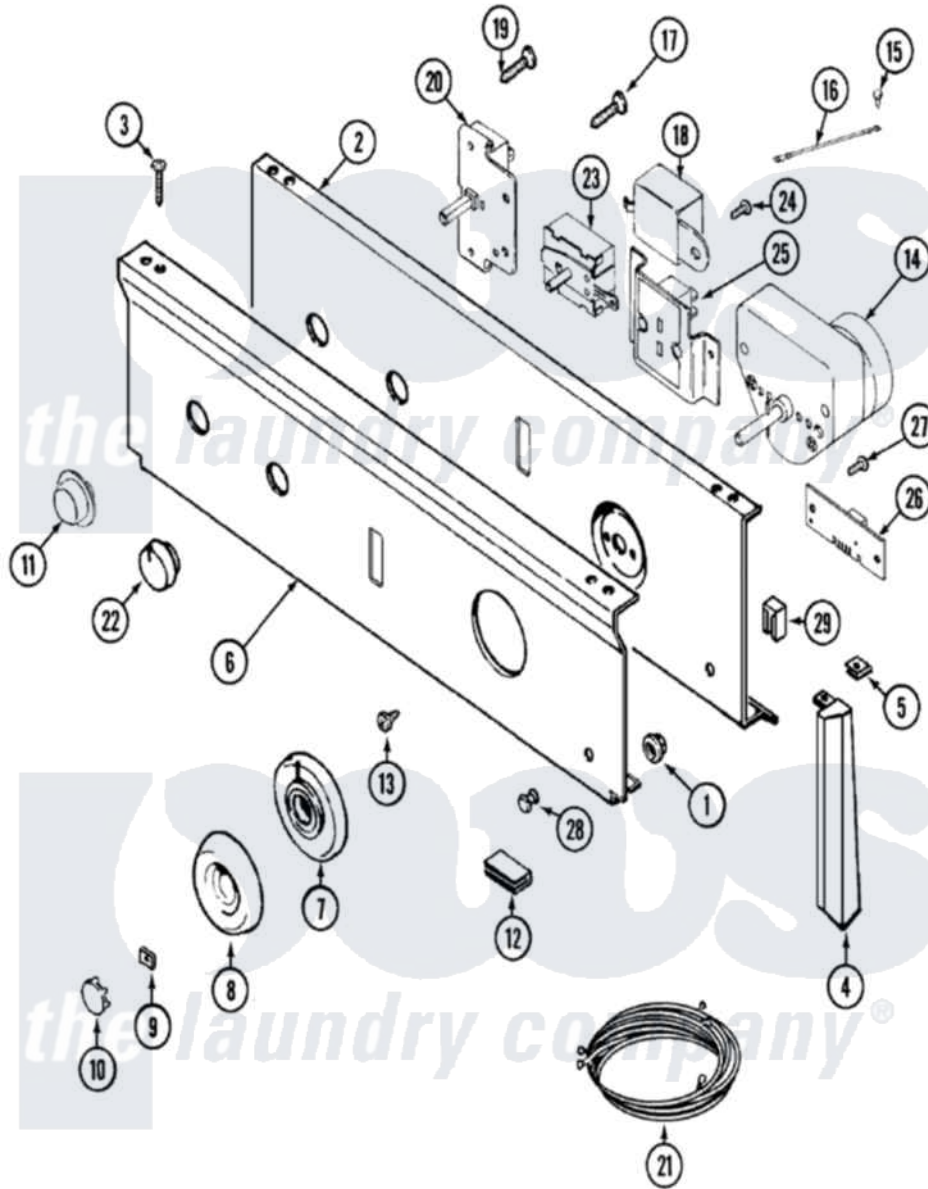

Maytag LDE8604ADM 04 - CONTROL PANEL (LDE8604ADM)

Maytag Residential Maytag LDE8604ADM Dryer Parts Parts Diagram 04 - CONTROL PANEL (LDE8604ADM)
 Click on the part number to view part

Item	Original Part Number	Replaced By	Status	Part Description
1	214872			Palnut, End Cap Note: Nut, Lamp Holder
2	33001237		Not Available	PLATE, SUPPORT
3	210932			Screw, No.8 X 9/16 Ctsk Note: Screw, Inlet Duct
4	22001567			Cap, End
"	22001566	22001293		End Cap, Control Panel
"	22001293			End Cap, Control Panel
"	22001292	22001567		Cap, End
5	214894			Fastener, End Cap
6	33001465		Not Available	PANEL, CONTROL (ALM)
7	33001372		Not Available	SKIRT, TIMER DIAL (ALM)
8	33001282	33002325		Knob Assembly
9	312273			Nut, Control Knob
10	216424		Not Available	CAP, KNOB (ALM)
11	33001371			Button, Push-To-Start
12	214897			Pad, Control Panel

13	315317	488234		Screw 8-32 X 1/4
14	33001036			Timer
15	210186	3370225		Screw
16	204807			Ground Wire, Supp. Plte To Top Cover
17	315317	488234		Screw 8-32 X 1/4
18	Y308205	33001623		Buzzer, Non-Adjustable
19	315317	488234		Screw 8-32 X 1/4
20	33001232		Not Available	SWITCH, PUSH TO START
21	33001540			Harness, Wire
"	33001344			Wire Harness, Main
22	22001269		Not Available	KNOB ASSY. (ALM)
23	33001227			Switch, Rotary
24	315317	488234		Screw 8-32 X 1/4
25	33001045		Not Available	DISPLAY, DRYNESS ASY. (ALM)
26	33001212			Board, Control-Moisture Sensor
27	315317	488234		Screw 8-32 X 1/4
28	22001215	7730P011-60		Lens, Indicator Light
29	33001224			Light, Indicator
30	16000327		Not Available	GUIDE, QUICK REF. - MAYTAG
"	33001259			Manual, Use And Care
"	33001269		Not Available	MANUAL, USE & CARE (FRENCH)