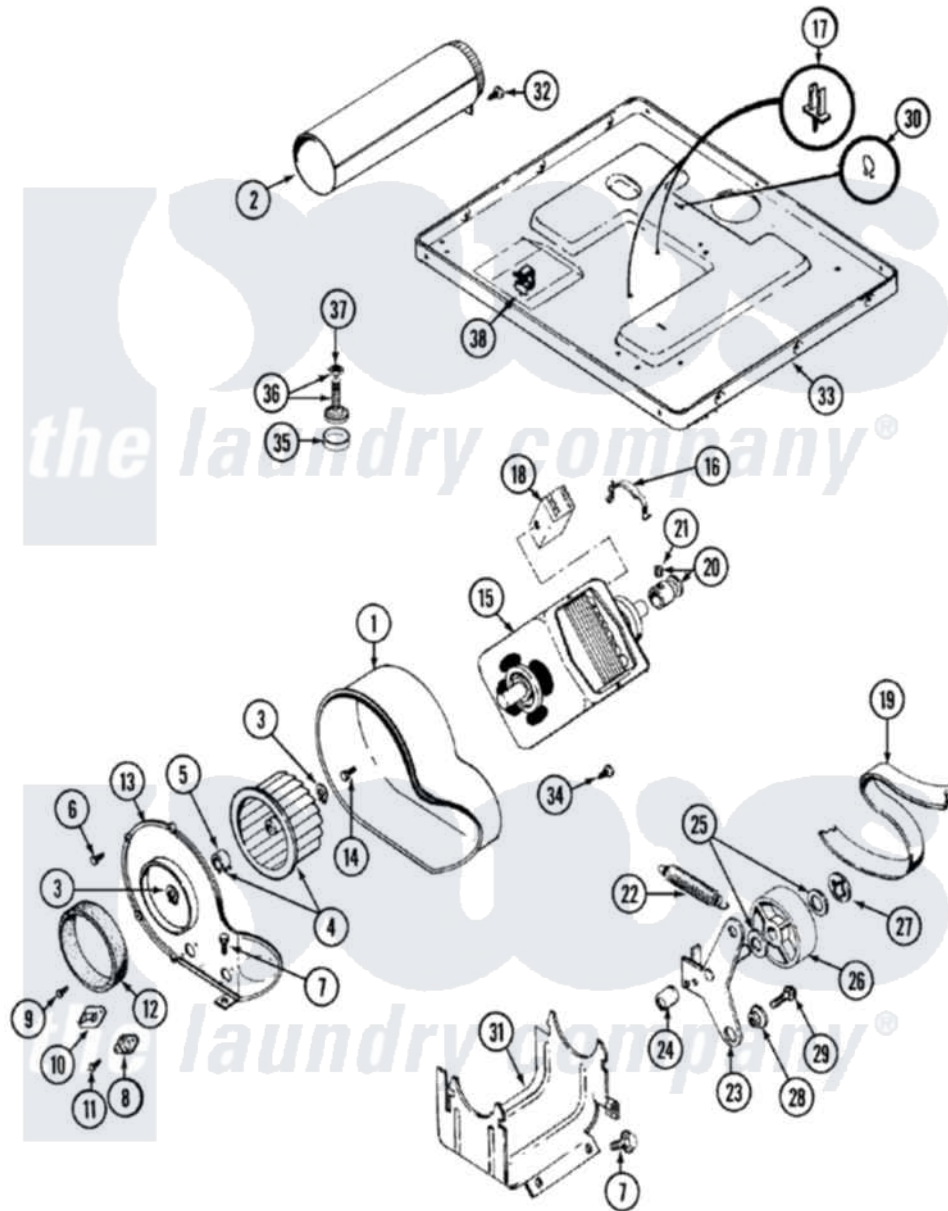

# Maytag LDE8604ADM 07 - MOTOR DRIVE (LDE8604ADM)

Maytag Residential Maytag LDE8604ADM Dryer Parts Parts Diagram 07 - MOTOR DRIVE (LDE8604ADM)  
 Click on the part number to view part

Item	Original Part Number	Replaced By	Status	Part Description
1	<a href="#">Y312893</a>			Housing, Blower
2	Y303442			EXHAUST DUCT ASSEMBLY
3	410233	<a href="#">9703438</a>		Ring-Retrn
4	<a href="#">Y303836</a>			Blower Wheel Assembly And Clamp
5	<a href="#">312967</a>			Clamp, Blower Housing
6	Y312961	<a href="#">W10116751</a>		Screw
7	<a href="#">Y313561</a>			Screw---NA
8	<a href="#">306911</a>			Thermostat, Multi-Temp
9	211294	<a href="#">90767</a>		Screw, 8A X 3/8 HeX Washer Head Tapping
10	<a href="#">306604</a>			Cut-Off, Thermal Part Not Used
11	314848	<a href="#">W10116760</a>		Screw
12	<a href="#">Y312901</a>			Seal, Housing Cover
13	<a href="#">314846</a>			Cover, Blower Housing
14	Y310632	<a href="#">1163839</a>		Screw