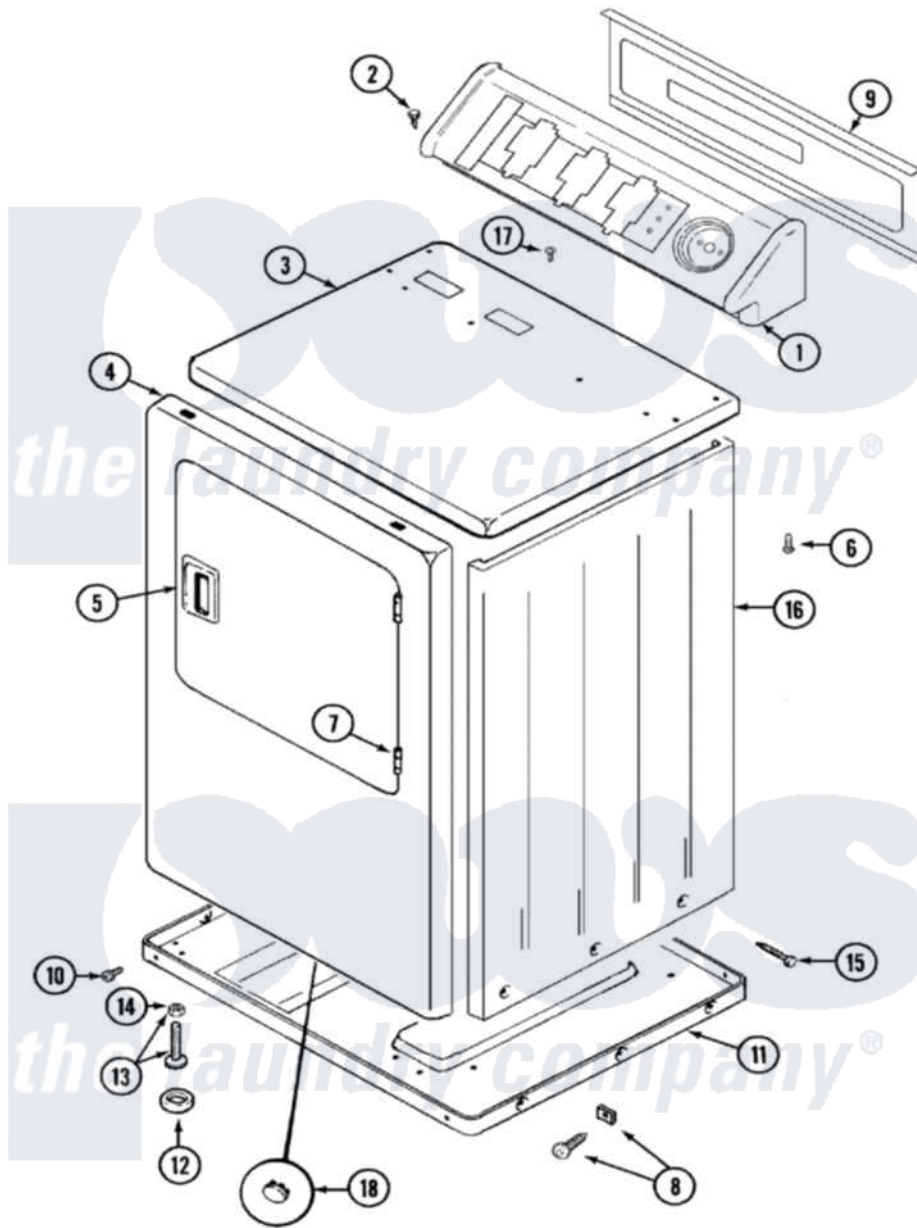

Maytag LDE8606ACE 01 - CABINET-FRONT

Maytag Residential Maytag LDE8606ACE Dryer Parts Parts Diagram 01 - CABINET-FRONT
 Click on the part number to view part

Item	Original Part Number	Replaced By	Status	Part Description
1	33001612		Not Available	CONSOLE (WHT)
2	216423	3370225		Screw
3	33001608			Cover, Top
4	33001610			Panel, Front
"	33001486	98008544		Screw
"	33001221	22001817		Sheet, Sound Damper
5	33001241			Handle, Door
6	214354			Screw, Top Cover To Cabnt.
7	33001230			Hinge, Door
8	12001341			Screw And Fastener Kit
9	33001625		Not Available	PANEL, BACK---NA
10	Y313561			Screw---NA
"	Y310632	1163839		Screw
11	Y303361		Not Available	BASE ASSY. (UPPER & LOWER)
12	Y314137			Foot, Rubber
13	Y305086			Adjustable Leg And Nut

14	Y052740	62739	Nut, Lock
15	213007		Xfor Cabinet See Cabinet, Back
16	33001159	33001327	Cabinet
17	210186	3370225	Screw
18	33001614	Not Available	PLUG, FRONT PANEL (WHT)