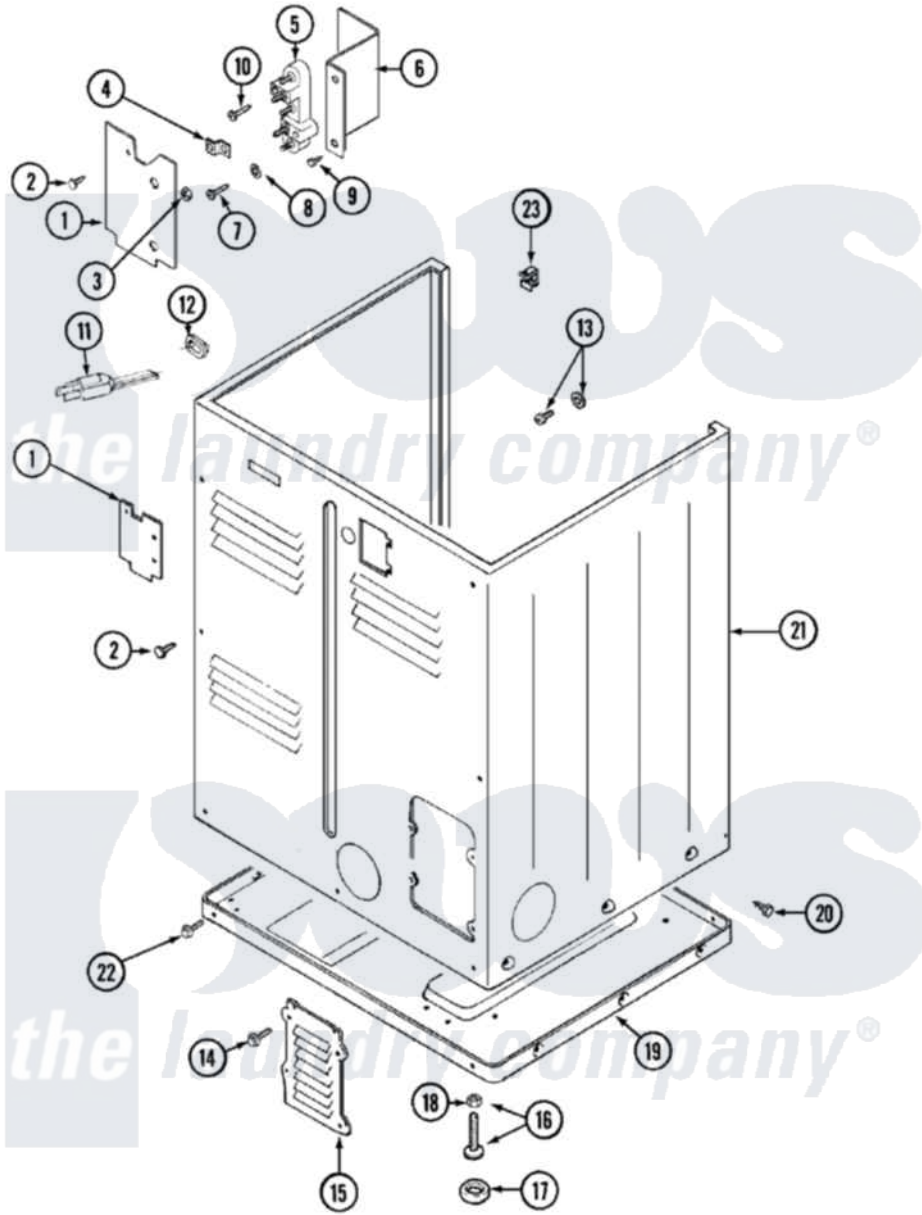

# Maytag LDE8606ACE 02 - CABINET-REAR

Maytag [Residential Maytag LDE8606ACE Dryer Parts](#) Parts Diagram 02 - CABINET-REAR  
 Click on the part number to view part

Item	Original Part Number	Replaced By	Status	Part Description
1	Y312905		Not Available	COVER, TERMINAL
2	<a href="#">Y313561</a>			Screw----NA
3	311484	<a href="#">112432</a>		Nut
4	<a href="#">Y312184</a>			Strap, Grounding
5	<a href="#">33001244</a>			Block, Terminal
6	<a href="#">Y312904</a>			Bracket, Terminal Block
7	Y312209	<a href="#">W10001200</a>		Screw
8	<a href="#">Y311270</a>			Washer, Terminal Block
9	Y310632	<a href="#">1163839</a>		Screw
10	<a href="#">33001245</a>			Screw----NA
13	303846	<a href="#">22003781</a>		Screw, Ground Strap
14	216423	<a href="#">3370225</a>		Screw
15	Y312951		Not Available	ACCESS COVER, BACK
16	<a href="#">Y305086</a>			Adjustable Leg And Nut
17	<a href="#">Y314137</a>			Foot, Rubber
18	Y052740	<a href="#">62739</a>		Nut, Lock

19	Y303361	Not Available	BASE ASSY. (UPPER & LOWER)
20	<a href="#">213007</a>		Xfor Cabinet See Cabinet, Back
21	33001159	<a href="#">33001327</a>	Cabinet
22	Y310632	<a href="#">1163839</a>	Screw
"	<a href="#">Y313561</a>		Screw---NA