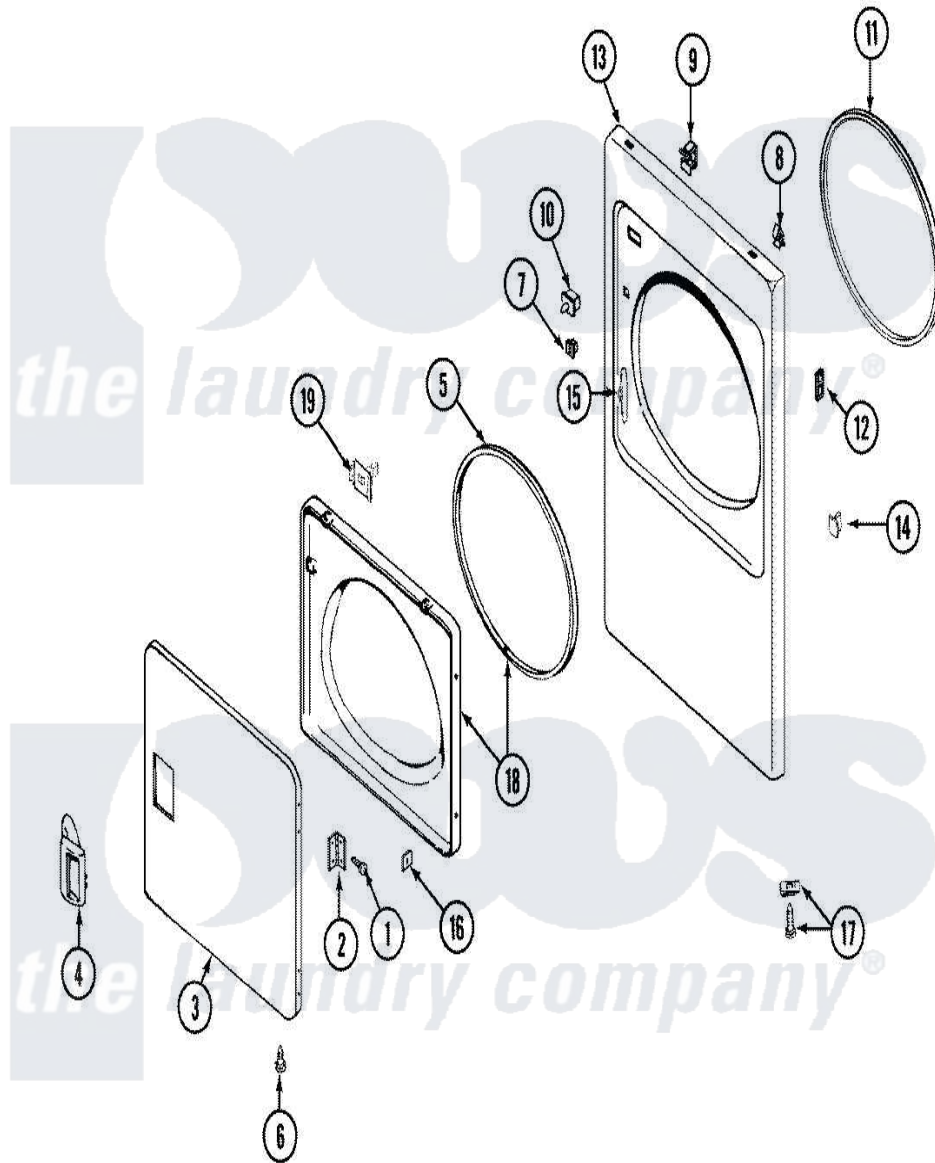

# Maytag LDE8606ACE 04 - DOOR

Maytag [Residential Maytag LDE8606ACE Dryer Parts](#) Parts Diagram 04 - DOOR  
 Click on the part number to view part

Item	Original Part Number	Replaced By	Status	Part Description
1	<a href="#">Y314062</a>			Screw, Door Hinge And Panel
2	<a href="#">33001230</a>			Hinge, Door
3	<a href="#">33001240</a>			Door
"	<a href="#">22001817</a>			Sheet, Sound Damper
4	<a href="#">33001241</a>			Handle, Door
5	<a href="#">33001131</a>			Seal, Door
6	33001132	<a href="#">33002342</a>		Plug, Sifht Hole
7	Y304578	<a href="#">LA-1003</a>		Door Catch Kit
8	<a href="#">22001650</a>			Fastener, Spring
9	<a href="#">Y310376</a>			Clip, Door Switch Harness
10	33001508	<a href="#">W10169313</a>		Switch-Dor
11	<a href="#">314937</a>			Seal, Front Panel
12	33001487		Not Available	NUT, SPEED
13	33001486	<a href="#">98008544</a>		Screw
"	<a href="#">33001610</a>			Panel, Front
"	33001221	<a href="#">22001817</a>		Sheet, Sound Damper

14	33001174	<a href="#">LA-1003</a>	Door Catch Kit
15	<a href="#">33001175</a>		Cover, Hinge Hole
16	<a href="#">Y313910</a>		Clip, Door Liner To Outer Panel
17	<a href="#">12001341</a>		Screw And Fastener Kit
18	33001243	Not Available	PANEL, INNER DOOR (W/SEAL)
19	<a href="#">33001305</a>		Strike, Door