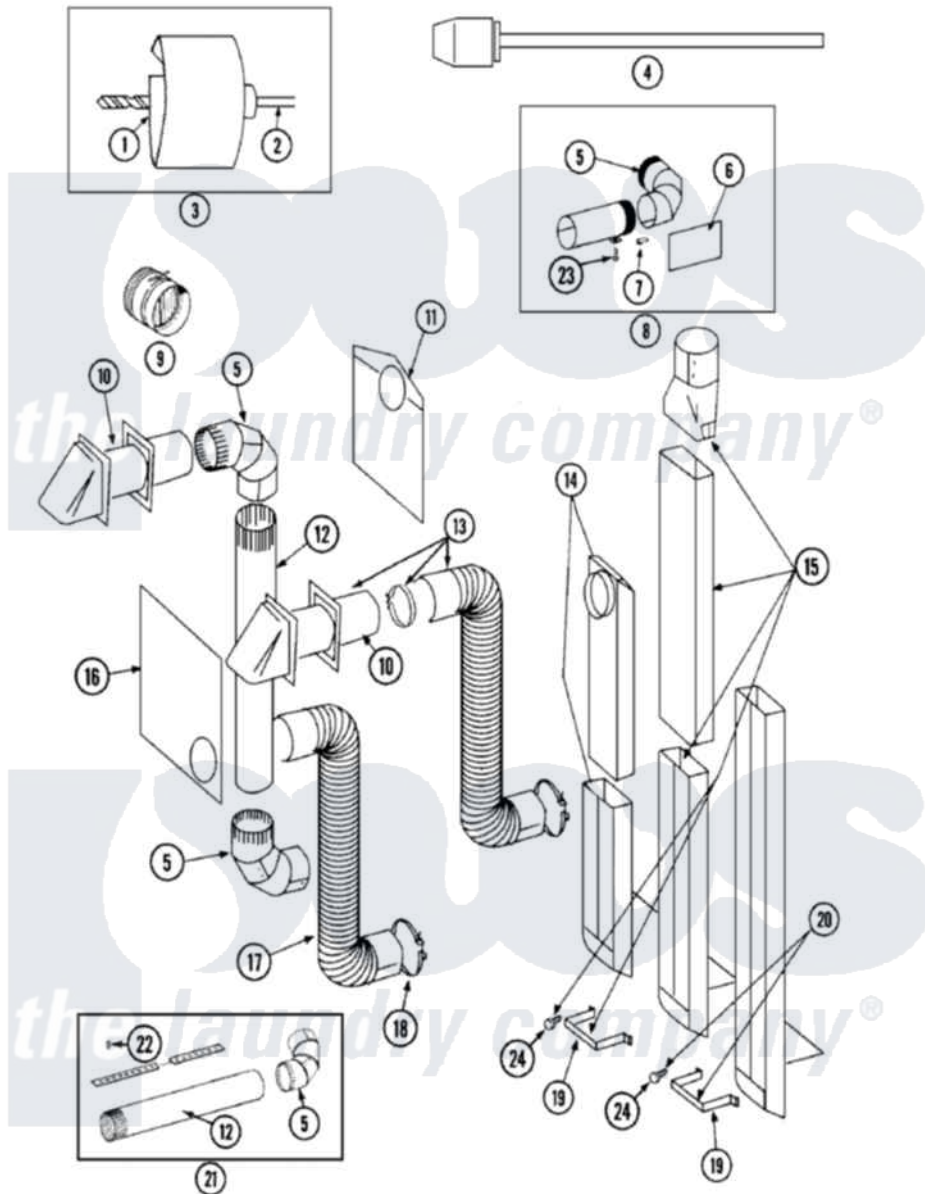

# Maytag LDE8606ACE 05 - DUCTING

Maytag [Residential Maytag LDE8606ACE Dryer Parts](#) Parts Diagram 05 - DUCTING  
 Click on the part number to view part

Item	Original Part Number	Replaced By	Status	Part Description
1	038179		Not Available	BLADE, SAW
2	038180		Not Available	REPLACEMENT DRILL
3	038766		Not Available	HOLE SAW W/DRILL BIT
4	<a href="#">038767</a>			Extension Chuck, Drill
5	<a href="#">Y059131</a>			Elbow, Venting
6	<a href="#">312302</a>			Insulation, Exhaust Duct Kit
7	<a href="#">213323</a>			Fastener, Exhaust Duct Kit
8	<a href="#">Y304652</a>			Exhaust Duct Kit
9	059146		Not Available	DAMPER, BACK DRAFT
10	Y059129	<a href="#">4396007RW</a>		Vent Hood
11	311353		Not Available	BAG, LINT (DACRON)
12	<a href="#">Y059130</a>			Pipe, Venting
13	<a href="#">Y059143</a>			Flexible Vent Kit
14	<a href="#">Y059135</a>			Vent Duct Assembly
15	059144		Not Available	RECTANGULAR VENT KIT
16	Y059134			PLATE, ALUM. WINDOW (15``X20``)

17	Y304353	<a href="#">4396010RP</a>	6ft Scvent
18	<a href="#">Y304630</a>		Clamp, Flexible Duct
19	<a href="#">313272</a>		Bracket, Exhaust Deflector
20	303736	Not Available	EXHAUST DEFLECTOR KIT
21	306399	Not Available	EXHAUST DEFLECTOR KIT
22	Y251119	<a href="#">3177991</a>	Screw
23	211294	<a href="#">90767</a>	Screw, 8A X 3/8 HeX Washer Head Tapping
24	211294	<a href="#">90767</a>	Screw, 8A X 3/8 HeX Washer Head Tapping