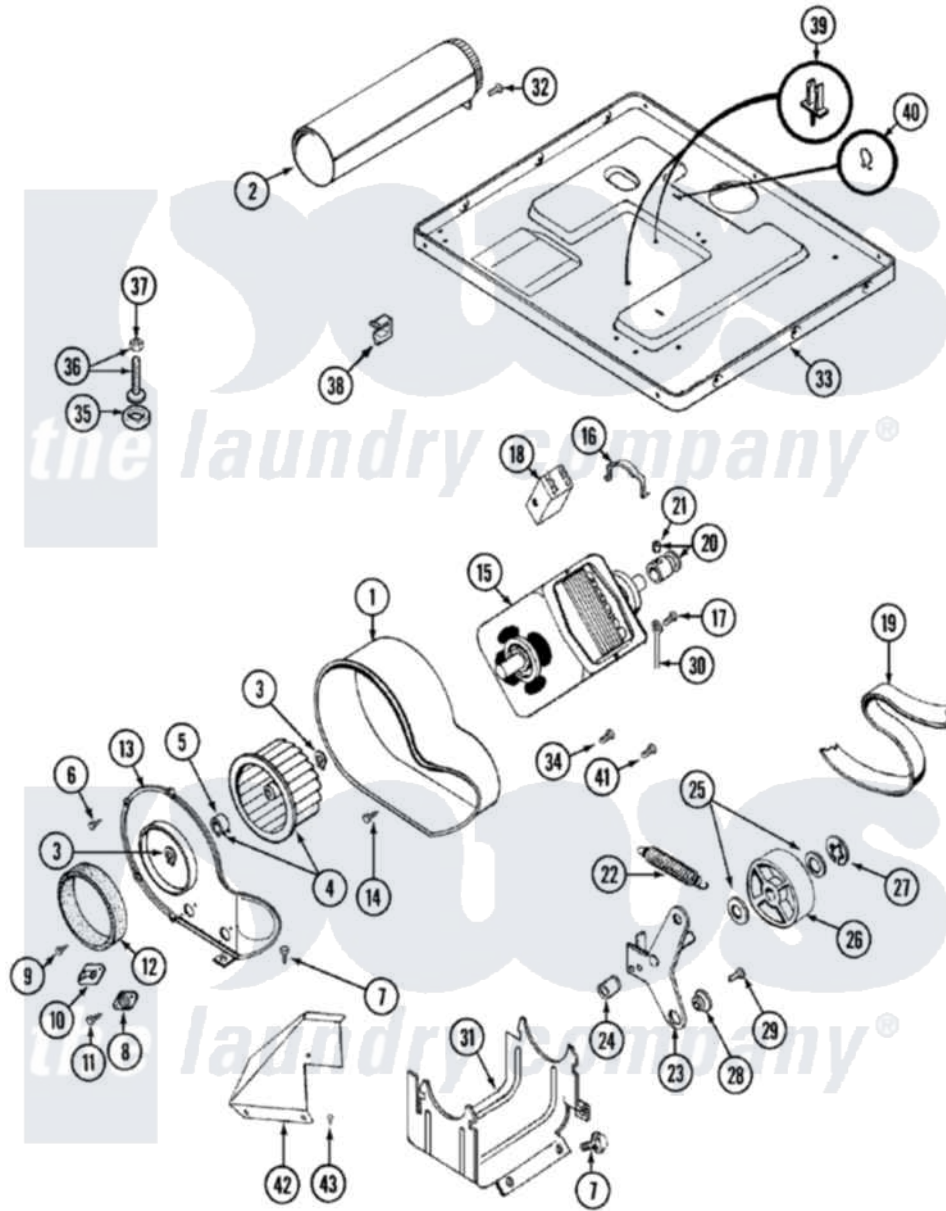

# Maytag LDE8606ACE 07 - MOTOR DRIVE

Maytag [Residential Maytag LDE8606ACE Dryer Parts](#) Parts Diagram 07 - MOTOR DRIVE  
 Click on the part number to view part

Item	Original Part Number	Replaced By	Status	Part Description
1	<a href="#">Y312893</a>			Housing, Blower
2	Y303442			EXHAUST DUCT ASSEMBLY
3	410233	<a href="#">9703438</a>		Ring-Retrn
4	<a href="#">Y303836</a>			Blower Wheel Assembly And Clamp
5	<a href="#">312967</a>			Clamp, Blower Housing
6	Y312961	<a href="#">W10116751</a>		Screw
7	<a href="#">Y313561</a>			Screw----NA
8	<a href="#">306911</a>			Thermostat, Multi-Temp
9	211294	<a href="#">90767</a>		Screw, 8A X 3/8 HeX Washer Head Tapping
10	<a href="#">306604</a>			Cut-Off, Thermal Part Not Used
11	314848	<a href="#">W10116760</a>		Screw
12	<a href="#">Y312901</a>			Seal, Housing Cover
13	<a href="#">314846</a>			Cover, Blower Housing
14	314818	<a href="#">1163839</a>		Screw