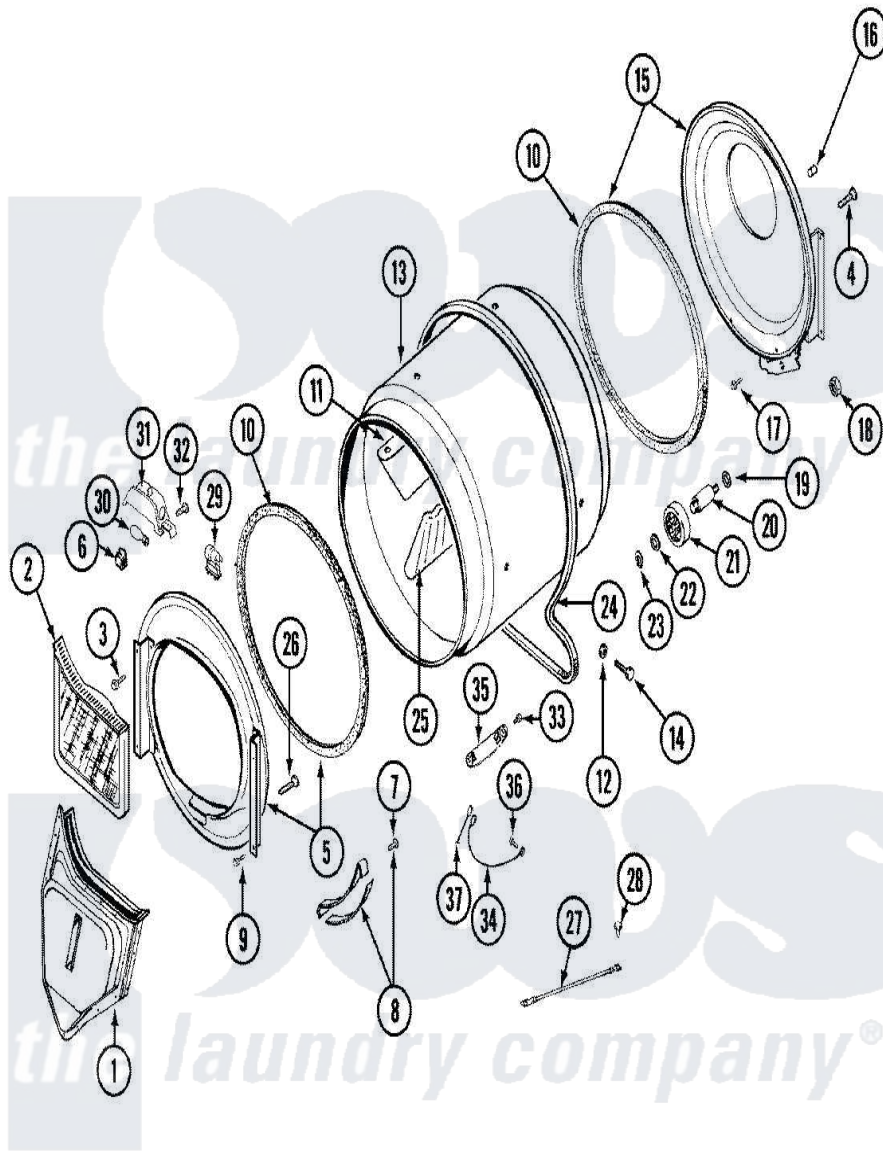

Maytag LDE8606ACE 08 - TUMBLER

Maytag [Residential Maytag LDE8606ACE Dryer Parts](#) Parts Diagram 08 - TUMBLER
 Click on the part number to view part

Item	Original Part Number	Replaced By	Status	Part Description
1	33001016			Outlet Duct Assembly
2	33001171	33002970		Lint Filte
3	313764		Not Available	SCREW
4	Y313561			Screw----NA
5	33001423			Front Assembly, Tumbler
6	Y310376			Clip, Door Switch Harness
7	210720			Rivet, Bearing To Tumbler Frmt
8	306508			Tumbler Bearing Kit ----W
9	Y310632	1163839		Screw
10	314820			Seal, Tumbler
11	33001012			Baffle
12	314158			Washer, Baffle To Tumbler
13	33001108		Not Available	DRYER TUMBLER, W/O BAFFLES
14	Y310759			Screw, Tumbler Baffles
15	33001178			Back, Tumbler
16	313915	31-3915		Tech Sheet

17	Y310632	1163839	Screw
18	312538	33001443	Nut, Hex
19	Y313347	312535	Washer, Vault Mounting Brk.
20	Y312948	6-3129480	Shaft- Tumbler
21	Y303373	12001541	Drum Roller/Washer Assembly--W
22	312535		Washer, Vault Mounting Brk.
23	410233	9703438	Ring-Retrn
24	Y312959		Poly "V" Belt For Tumbler
25	33001004		Baffle, Tall
26	Y314110	33002917	Screw, No.10-16
27	901220		Ground Wire
28	910343	488234	Screw 8-32 X 1/4
29	307097	33001496	Lamp- Hold
30	Y307100	67001316	Bulb, Light
31	314955	33001496	Lamp- Hold
32	214872		Palnut, End Cap Note: Nut, Lamp Holder
33	Y251119	3177991	Screw
34	Y303711		Sensor Ground Wire
35	Y303389	304997	Sensor Assembly With Screws
36	211294	90767	Screw, 8A X 3/8 HeX Washer Head Tapping
37	Y312658		Receptacle, Sensor Ground Wire