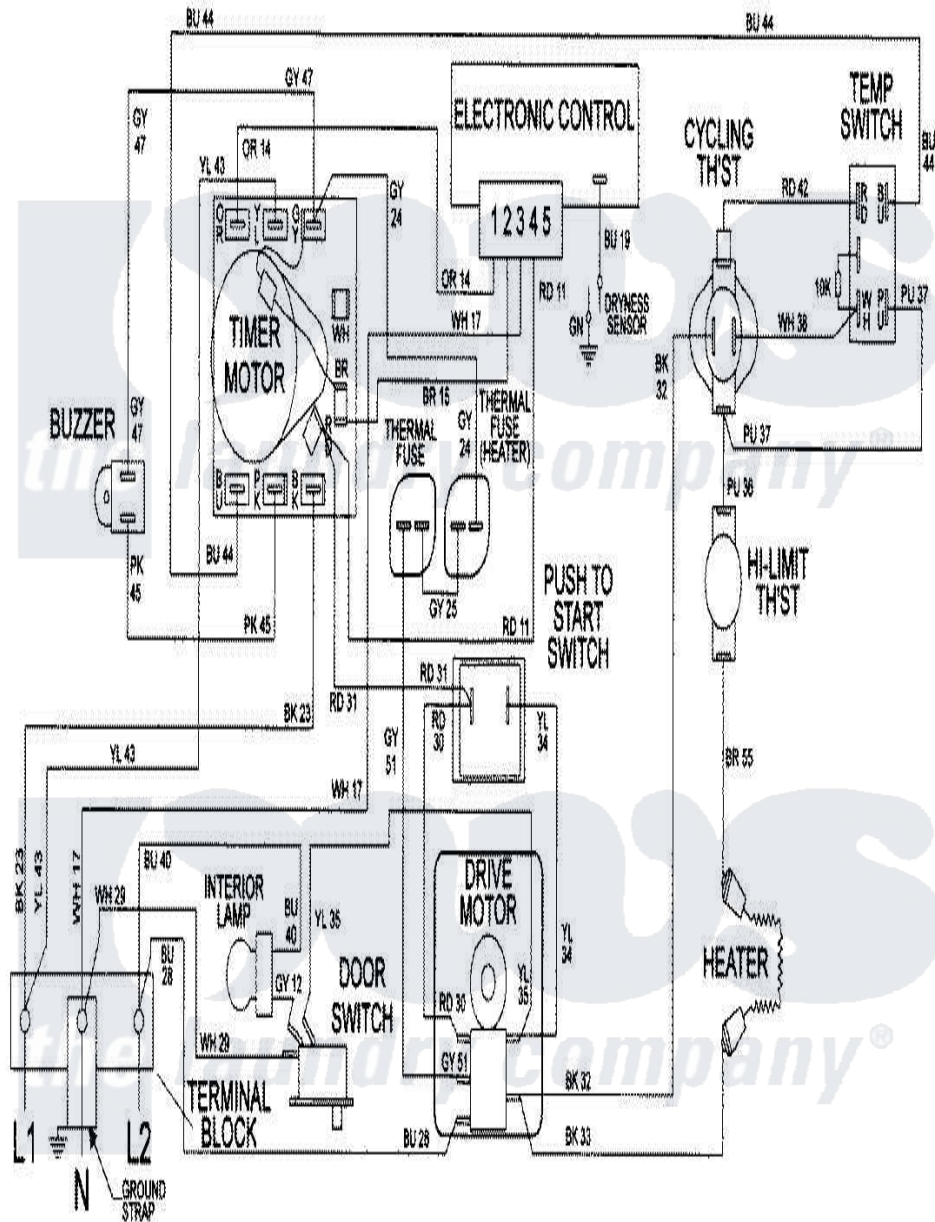

# Maytag LDE8606ACE 09 - WIRING INFORMATION

Maytag [Residential Maytag LDE8606ACE Dryer Parts](#) Parts Diagram 09 - WIRING INFORMATION  
 Click on the part number to view part

Item	Original Part Number	Replaced By	Status	Part Description
NI	15001958		Not Available	WIRING INFORMATION