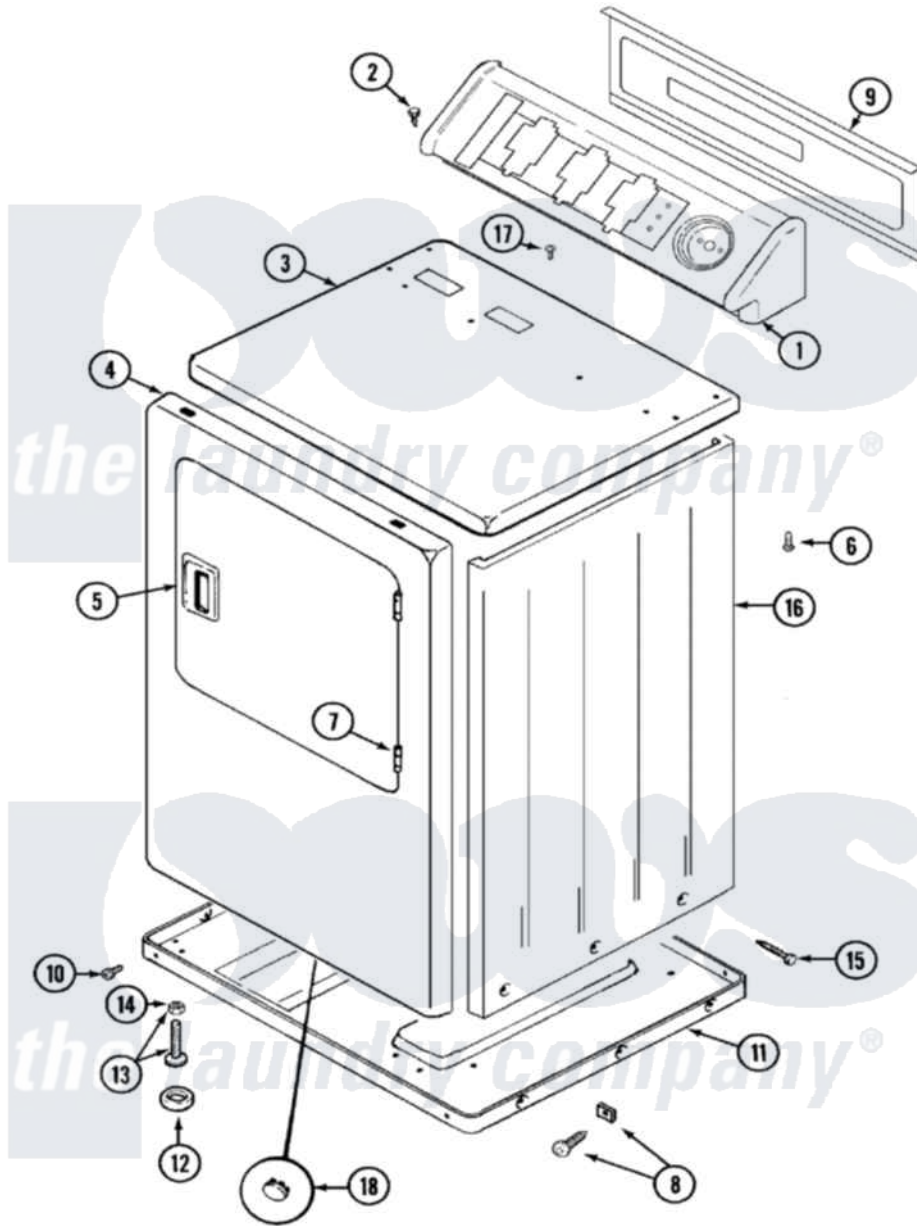

Maytag LDE8606ACM 01 - CABINET-FRONT

Maytag Residential Maytag LDE8606ACM Dryer Parts Parts Diagram 01 - CABINET-FRONT
 Click on the part number to view part

Item	Original Part Number	Replaced By	Status	Part Description
1	33001613			Console
2	216423	3370225		Screw
3	33001609			Cover, Top ----NA
4	33001611			Panel, Front ----NA
"	33001486	98008544		Screw
"	33001221	22001817		Sheet, Sound Damper
5	33001254	37001047		Handle, Door
6	214354			Screw, Top Cover To Cabnt.
7	33001230			Hinge, Door
8	12001340	204439		Screw And Fstner Assembly
9	33001625		Not Available	PANEL, BACK----NA
10	Y313561			Screw----NA
"	Y310632	1163839		Screw
11	Y303361		Not Available	BASE ASSY. (UPPER & LOWER)
12	Y314137			Foot, Rubber
13	Y305086			Adjustable Leg And Nut

14	Y052740	62739	Nut, Lock
15	213007		Xfor Cabinet See Cabinet, Back
16	33001160	Not Available	CABINET (ALM)
17	210186	3370225	Screw
18	33001615	Not Available	PLUG, FRONT PANEL (ALM)