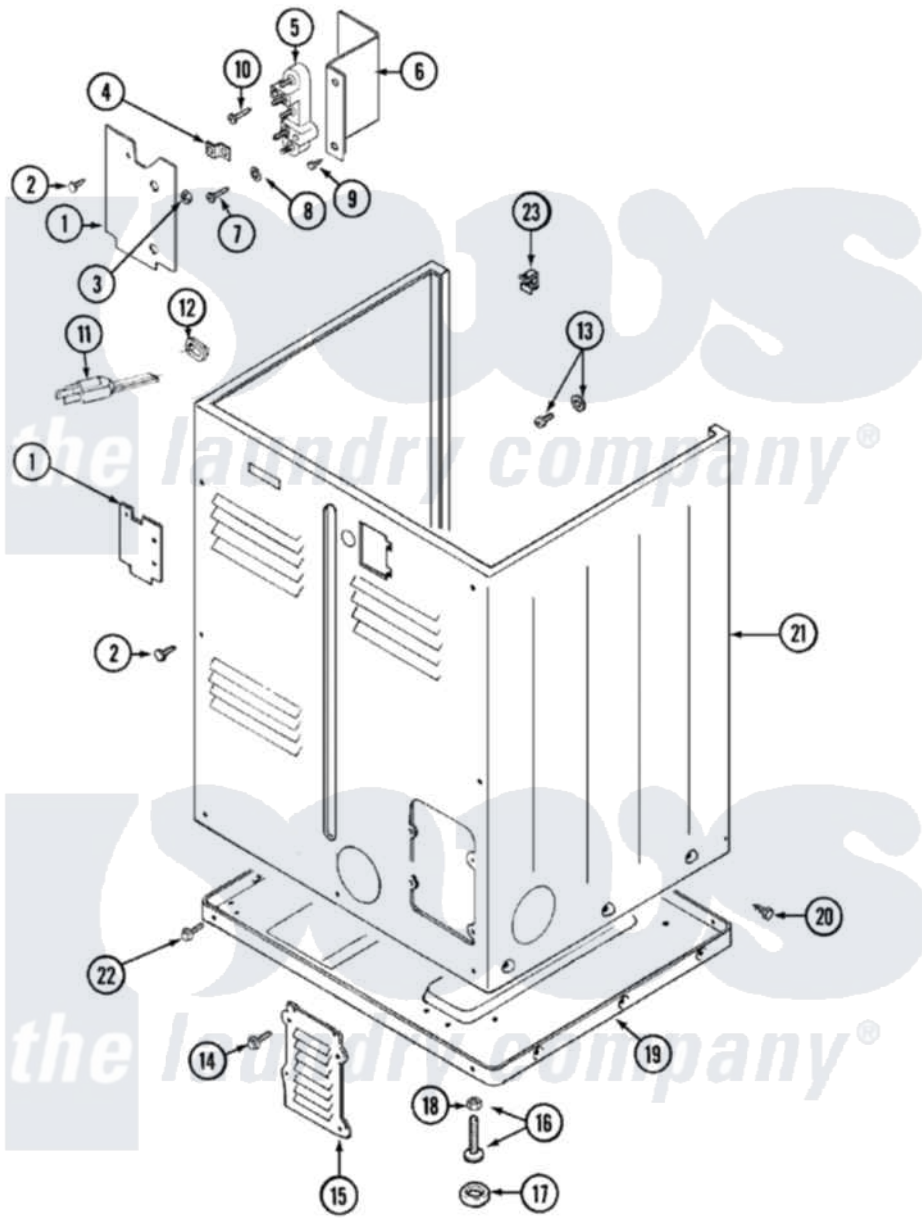

Maytag LDE8606ACM 02 - CABINET-REAR

Maytag [Residential Maytag LDE8606ACM Dryer Parts](#) Parts Diagram 02 - CABINET-REAR
 Click on the part number to view part

Item	Original Part Number	Replaced By	Status	Part Description
1	Y312905		Not Available	COVER, TERMINAL
2	Y313561			Screw----NA
3	311484	112432		Nut
4	Y312184			Strap, Grounding
5	33001244			Block, Terminal
6	Y312904			Bracket, Terminal Block
7	Y312209	W10001200		Screw
8	Y311270			Washer, Terminal Block
9	Y310632	1163839		Screw
10	33001245			Screw----NA
13	303846	22003781		Screw, Ground Strap
14	216423	3370225		Screw
15	Y312951		Not Available	ACCESS COVER, BACK
16	Y305086			Adjustable Leg And Nut
17	Y314137			Foot, Rubber
18	Y052740	62739		Nut, Lock