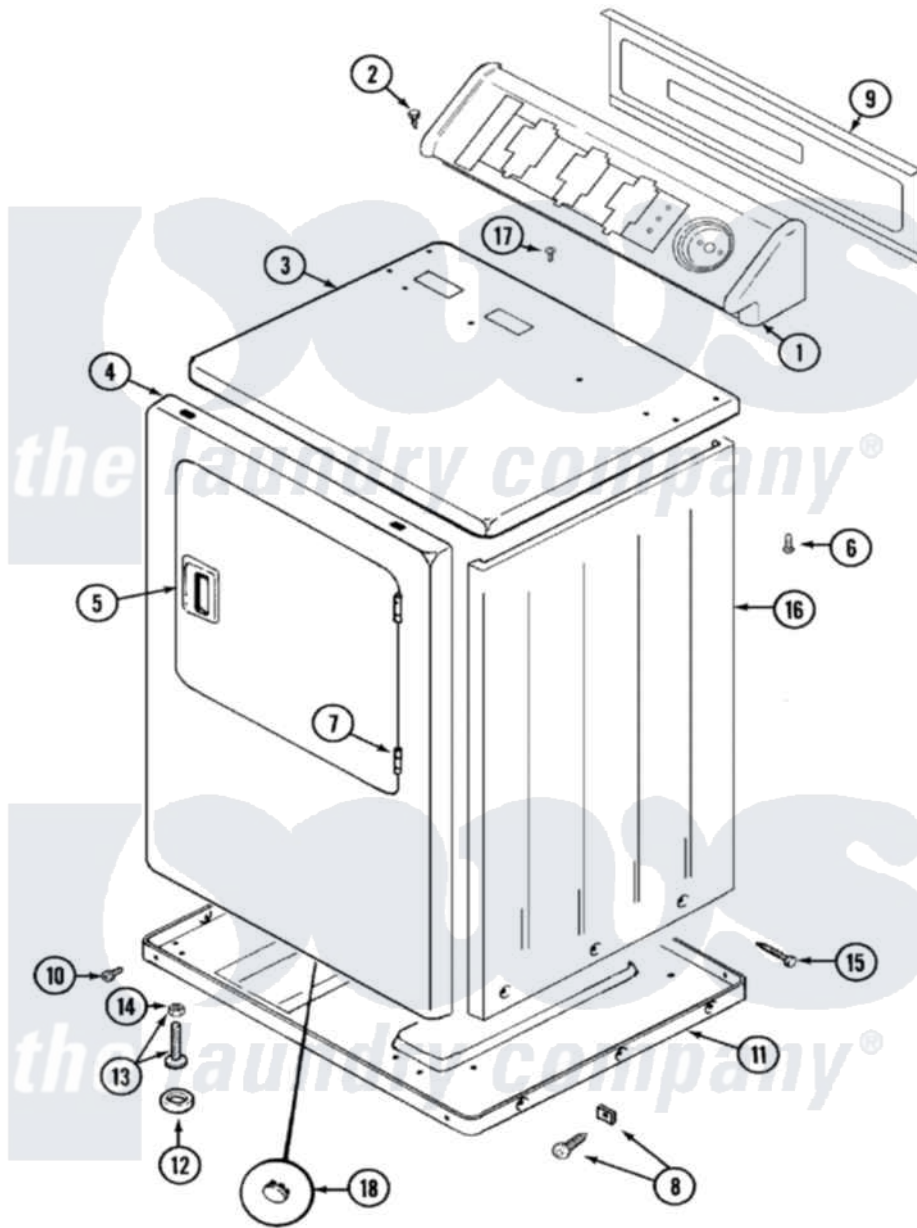

Maytag LDE8606ADE 01 - CABINET-FRONT

Maytag [Residential Maytag LDE8606ADE Dryer Parts](#) Parts Diagram 01 - CABINET-FRONT
 Click on the part number to view part

Item	Original Part Number	Replaced By	Status	Part Description
1	33001612		Not Available	CONSOLE (WHT)
2	216423	3370225		Screw
3	33001608			Cover, Top
4	33001610			Panel, Front
"	33001486	98008544		Screw
"	33001221	22001817		Sheet, Sound Damper
5	33001241			Handle, Door
6	214354			Screw, Top Cover To Cabnt.
7	33001230			Hinge, Door
8	12001341			Screw And Fastener Kit
9	33001625		Not Available	PANEL, BACK---NA
10	Y313561			Screw---NA
"	Y310632	1163839		Screw
11	Y303361		Not Available	BASE ASSY. (UPPER & LOWER)
12	Y314137			Foot, Rubber
13	Y305086			Adjustable Leg And Nut

14	Y052740	62739	Nut, Lock
15	213007		Xfor Cabinet See Cabinet, Back
16	33001159	33001327	Cabinet
17	210186	3370225	Screw
18	33001614	Not Available	PLUG, FRONT PANEL (WHT)