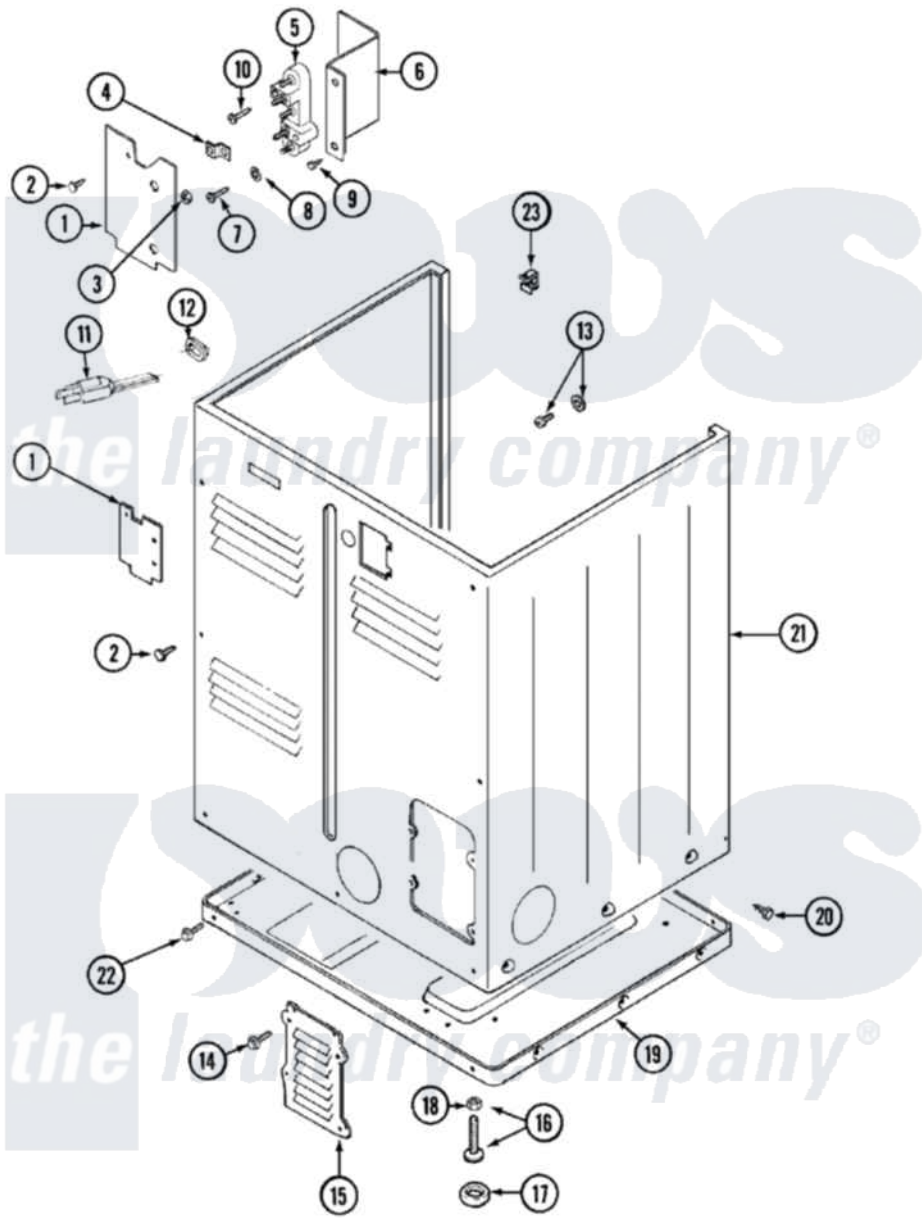

Maytag LDE8606ADE 02 - CABINET-REAR

Maytag [Residential Maytag LDE8606ADE Dryer Parts](#) Parts Diagram 02 - CABINET-REAR
 Click on the part number to view part

Item	Original Part Number	Replaced By	Status	Part Description
1	Y312905		Not Available	COVER, TERMINAL
2	Y313561			Screw---NA
3	311484	112432		Nut
5	33001244			Block, Terminal
6	Y312904			Bracket, Terminal Block
7	Y312209	W10001200		Screw
11	305168	33002916		Power Cord, Canadian 240V
"	33001425			Locknut, Eared For Canadian
13	303846	22003781		Screw, Ground Strap
14	216423	3370225		Screw
15	Y312951		Not Available	ACCESS COVER, BACK
16	Y305086			Adjustable Leg And Nut
17	Y314137			Foot, Rubber
18	Y052740	62739		Nut, Lock
19	Y303361		Not Available	BASE ASSY. (UPPER & LOWER)
				Yfor Cabinet See Cabinet

20	213007		Ator Cabinet See Cabinet, Back
21	33001159	33001327	Cabinet
22	Y313561		Screw---NA
"	Y310632	1163839	Screw