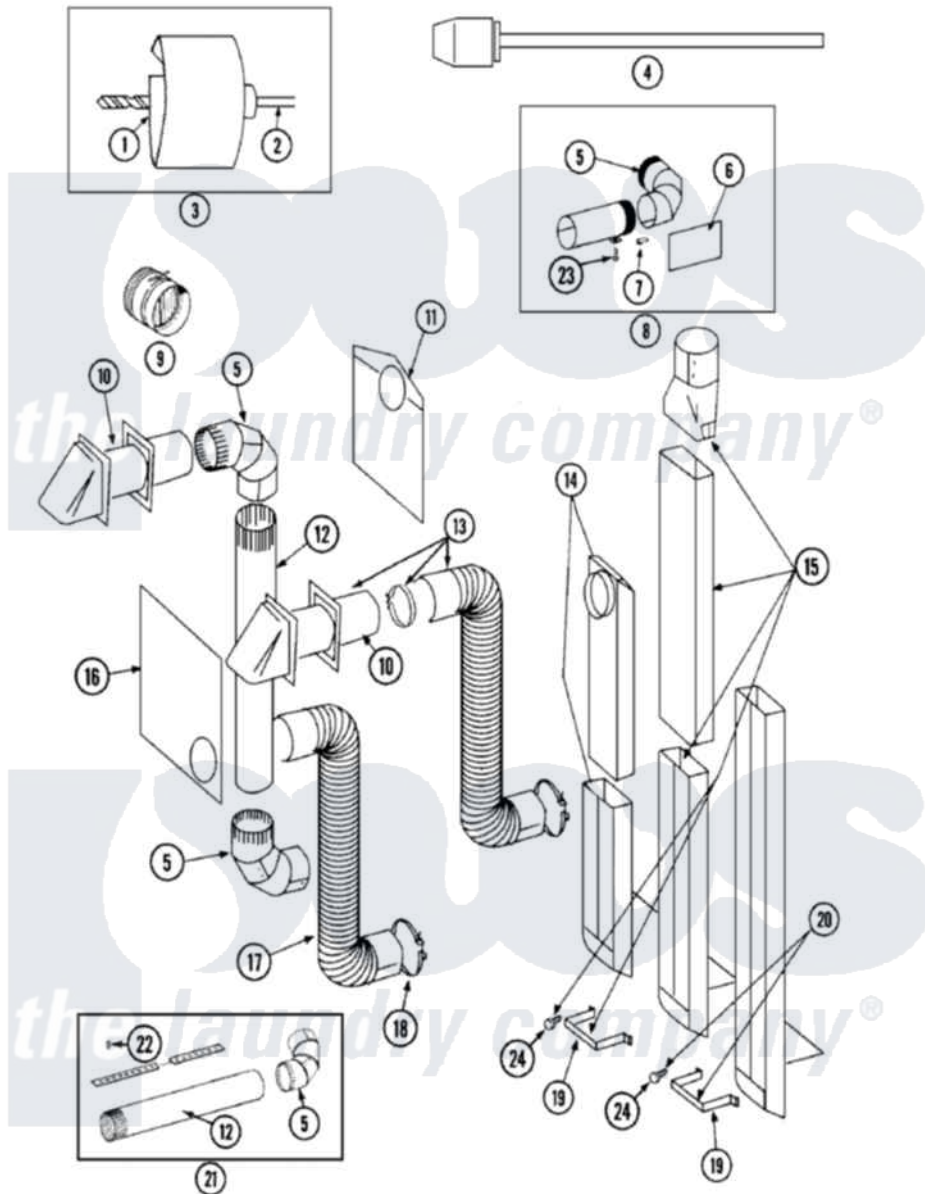

Maytag LDE8606ADE 05 - DUCTING

Maytag [Residential Maytag LDE8606ADE Dryer Parts](#) Parts Diagram 05 - DUCTING
 Click on the part number to view part

Item	Original Part Number	Replaced By	Status	Part Description
1	038179		Not Available	BLADE, SAW
2	038180		Not Available	REPLACEMENT DRILL
3	038766		Not Available	HOLE SAW W/DRILL BIT
4	038767			Extension Chuck, Drill
5	Y059131			Elbow, Venting
6	312302			Insulation, Exhaust Duct Kit
7	213323			Fastener, Exhaust Duct Kit
8	Y304652			Exhaust Duct Kit
9	059146		Not Available	DAMPER, BACK DRAFT
10	Y059129	4396007RW		Vent Hood
11	311353		Not Available	BAG, LINT (DACRON)
12	Y059130			Pipe, Venting
13	Y059143			Flexible Vent Kit
14	Y059135			Vent Duct Assembly
15	059144		Not Available	RECTANGULAR VENT KIT
16	Y059134			PLATE, ALUM. WINDOW (15``X20``)

17	Y304353	4396010RP	6ft Scvent
18	Y304630		Clamp, Flexible Duct
19	313272		Bracket, Exhaust Deflector
20	303736	Not Available	EXHAUST DEFLECTOR KIT
21	306399	Not Available	EXHAUST DEFLECTOR KIT
22	Y251119	3177991	Screw
23	211294	90767	Screw, 8A X 3/8 HeX Washer Head Tapping
24	211294	90767	Screw, 8A X 3/8 HeX Washer Head Tapping