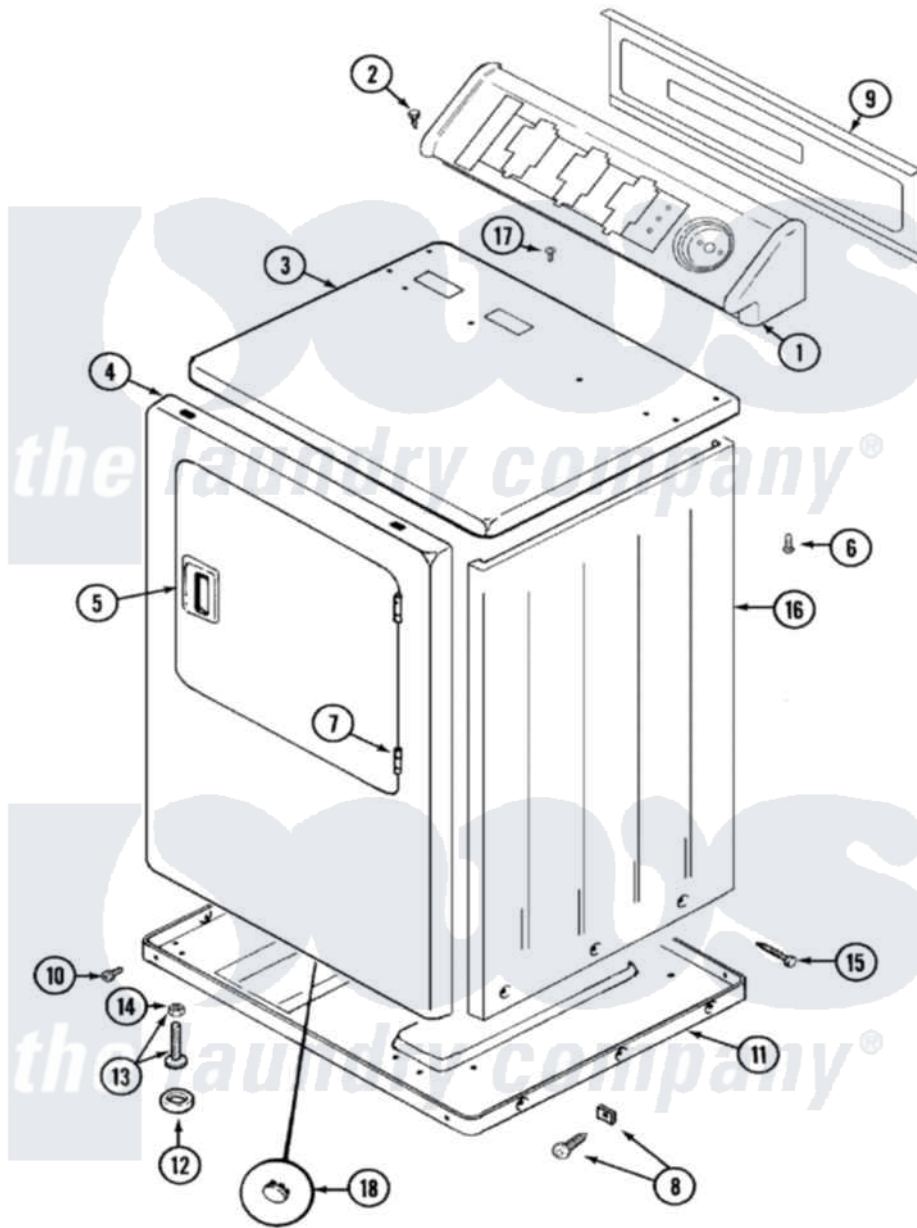

Maytag LDE8616ACE 01 - CABINET-FRONT

Maytag [Residential Maytag LDE8616ACE Dryer Parts](#) Parts Diagram 01 - CABINET-FRONT
 Click on the part number to view part

Item	Original Part Number	Replaced By	Status	Part Description
1	33001612		Not Available	CONSOLE (WHT)
2	216423	3370225		Screw
3	33001608			Cover, Top
4	33001610			Panel, Front
"	33001486	98008544		Screw
"	33001221	22001817		Sheet, Sound Damper
5	33001241			Handle, Door
6	214354			Screw, Top Cover To Cabnt.
7	33001230			Hinge, Door
8	12001341			Screw And Fastener Kit
9	33001625		Not Available	PANEL, BACK---NA
10	Y313561			Screw---NA
"	Y310632	1163839		Screw
11	Y303361		Not Available	BASE ASSY. (UPPER & LOWER)
12	Y314137			Foot, Rubber
13	Y305086			Adjustable Leg And Nut

14	Y052740	62739	Nut, Lock
15	213007		Xfor Cabinet See Cabinet, Back
16	33001159	33001327	Cabinet
17	210186	3370225	Screw
18	33001614	Not Available	PLUG, FRONT PANEL (WHT)