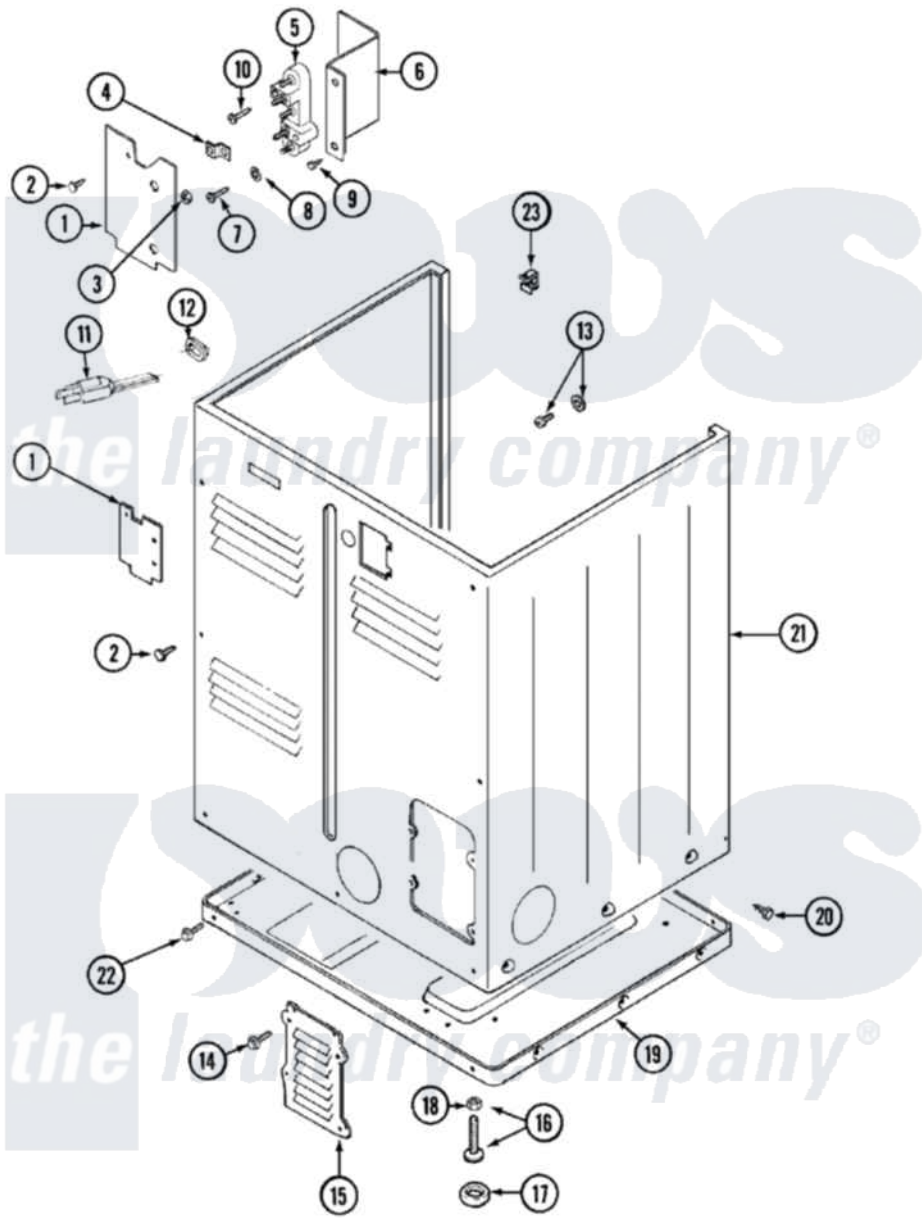

Maytag LDE8616ACE 02 - CABINET-REAR

Maytag [Residential Maytag LDE8616ACE Dryer Parts](#) Parts Diagram 02 - CABINET-REAR
 Click on the part number to view part

Item	Original Part Number	Replaced By	Status	Part Description
1	Y312905		Not Available	COVER, TERMINAL
2	Y313561			Screw----NA
3	311484	112432		Nut
4	Y312184			Strap, Grounding
5	33001244			Block, Terminal
6	Y312904			Bracket, Terminal Block
7	Y312209	W10001200		Screw
8	Y311270			Washer, Terminal Block
9	Y310632	1163839		Screw
10	33001245			Screw----NA
13	303846	22003781		Screw, Ground Strap
14	216423	3370225		Screw
15	Y312951		Not Available	ACCESS COVER, BACK
16	Y305086			Adjustable Leg And Nut
17	Y314137			Foot, Rubber
18	Y052740	62739		Nut, Lock

19	Y303361	Not Available	BASE ASSY. (UPPER & LOWER)
20	213007		Xfor Cabinet See Cabinet, Back
21	33001159	33001327	Cabinet
22	Y310632	1163839	Screw
"	Y313561		Screw---NA