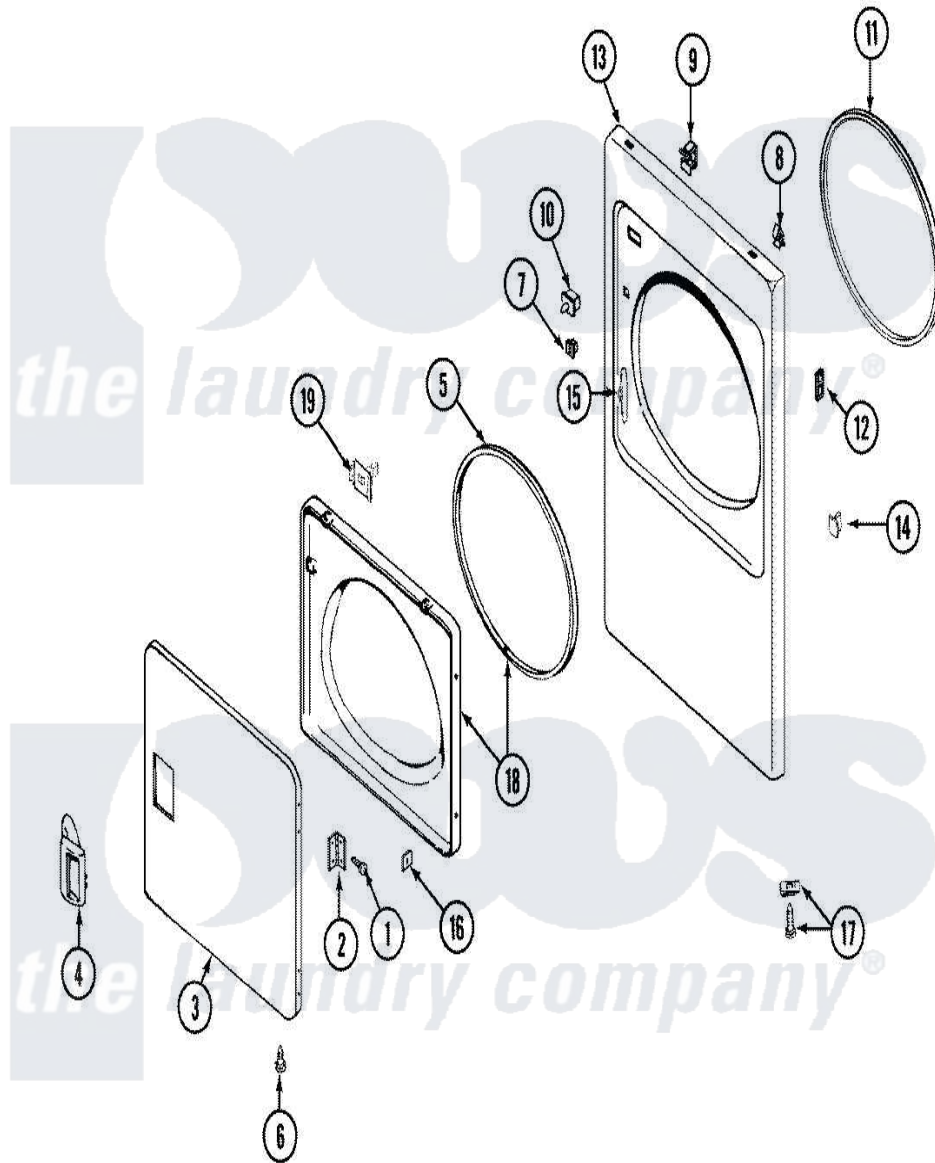

Maytag LDE8616ACE 04 - DOOR

Maytag [Residential Maytag LDE8616ACE Dryer Parts](#) Parts Diagram 04 - DOOR
 Click on the part number to view part

Item	Original Part Number	Replaced By	Status	Part Description
1	Y314062			Screw, Door Hinge And Panel
2	33001230			Hinge, Door
3	33001240			Door
"	22001817			Sheet, Sound Damper
4	33001241			Handle, Door
5	33001131			Seal, Door
6	33001132	33002342		Plug, Sifht Hole
7	Y304578	LA-1003		Door Catch Kit
8	22001650			Fastener, Spring
9	Y310376			Clip, Door Switch Harness
10	33001508	W10169313		Switch-Dor
11	314937			Seal, Front Panel
12	33001487		Not Available	NUT, SPEED
13	33001486	98008544		Screw
"	33001610			Panel, Front
"	33001221	22001817		Sheet, Sound Damper

14	33001174	LA-1003	Door Catch Kit
15	33001175		Cover, Hinge Hole
16	Y313910		Clip, Door Liner To Outer Panel
17	12001341		Screw And Fastener Kit
18	33001243	Not Available	PANEL, INNER DOOR (W/SEAL)
19	33001305		Strike, Door