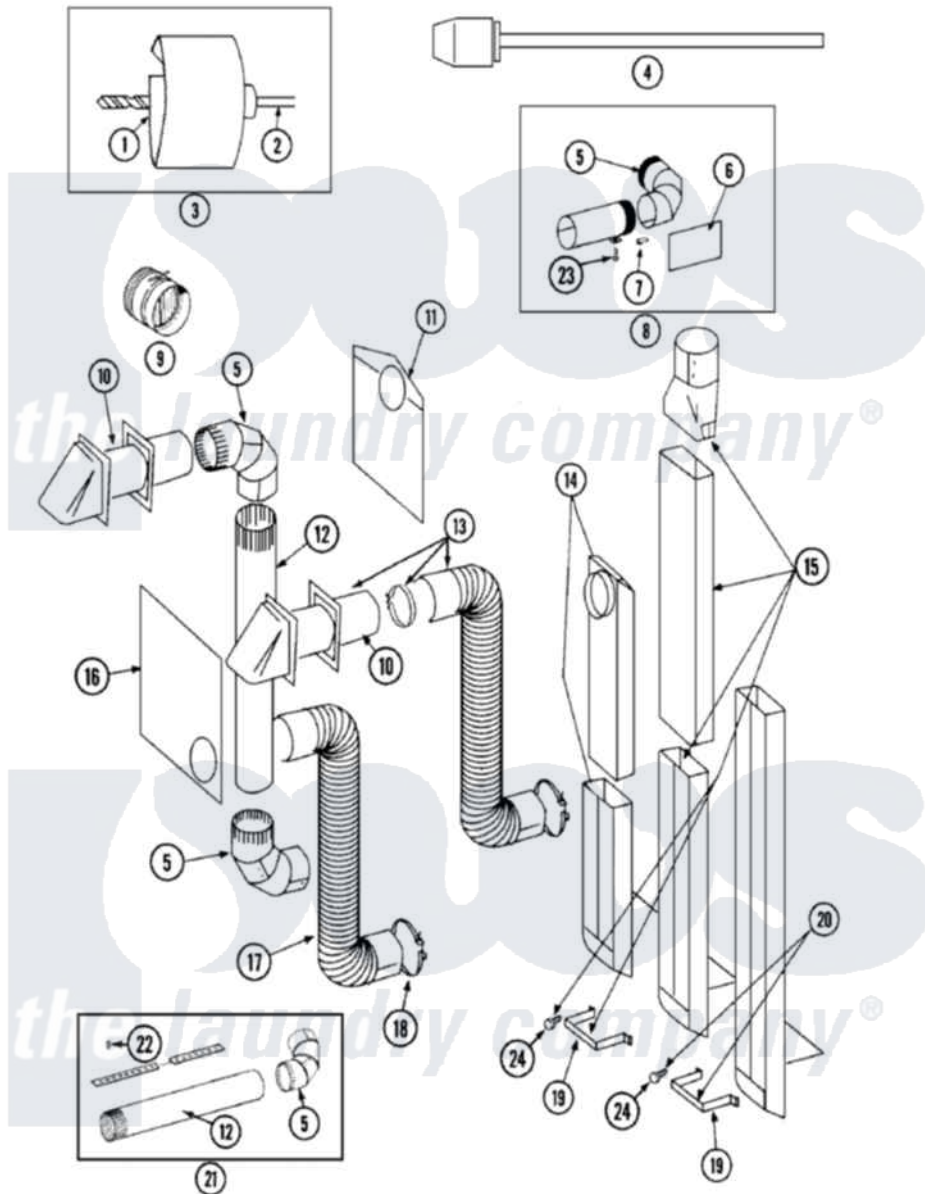

Maytag LDE8616ACE 05 - DUCTING

Maytag [Residential Maytag LDE8616ACE Dryer Parts](#) Parts Diagram 05 - DUCTING
 Click on the part number to view part

Item	Original Part Number	Replaced By	Status	Part Description
1	038179		Not Available	BLADE, SAW
2	038180		Not Available	REPLACEMENT DRILL
3	038766		Not Available	HOLE SAW W/DRILL BIT
4	038767			Extension Chuck, Drill
5	Y059131			Elbow, Venting
6	312302			Insulation, Exhaust Duct Kit
7	213323			Fastener, Exhaust Duct Kit
8	Y304652			Exhaust Duct Kit
9	059146		Not Available	DAMPER, BACK DRAFT
10	Y059129	4396007RW		Vent Hood
11	311353		Not Available	BAG, LINT (DACRON)
12	Y059130			Pipe, Venting
13	Y059143			Flexible Vent Kit
14	Y059135			Vent Duct Assembly
15	059144		Not Available	RECTANGULAR VENT KIT
16	Y059134			PLATE, ALUM. WINDOW (15``X20``)

17	Y304353	4396010RP	6ft Scvent
18	Y304630		Clamp, Flexible Duct
19	313272		Bracket, Exhaust Deflector
20	303736	Not Available	EXHAUST DEFLECTOR KIT
21	306399	Not Available	EXHAUST DEFLECTOR KIT
22	Y251119	3177991	Screw
23	211294	90767	Screw, 8A X 3/8 HeX Washer Head Tapping
24	211294	90767	Screw, 8A X 3/8 HeX Washer Head Tapping