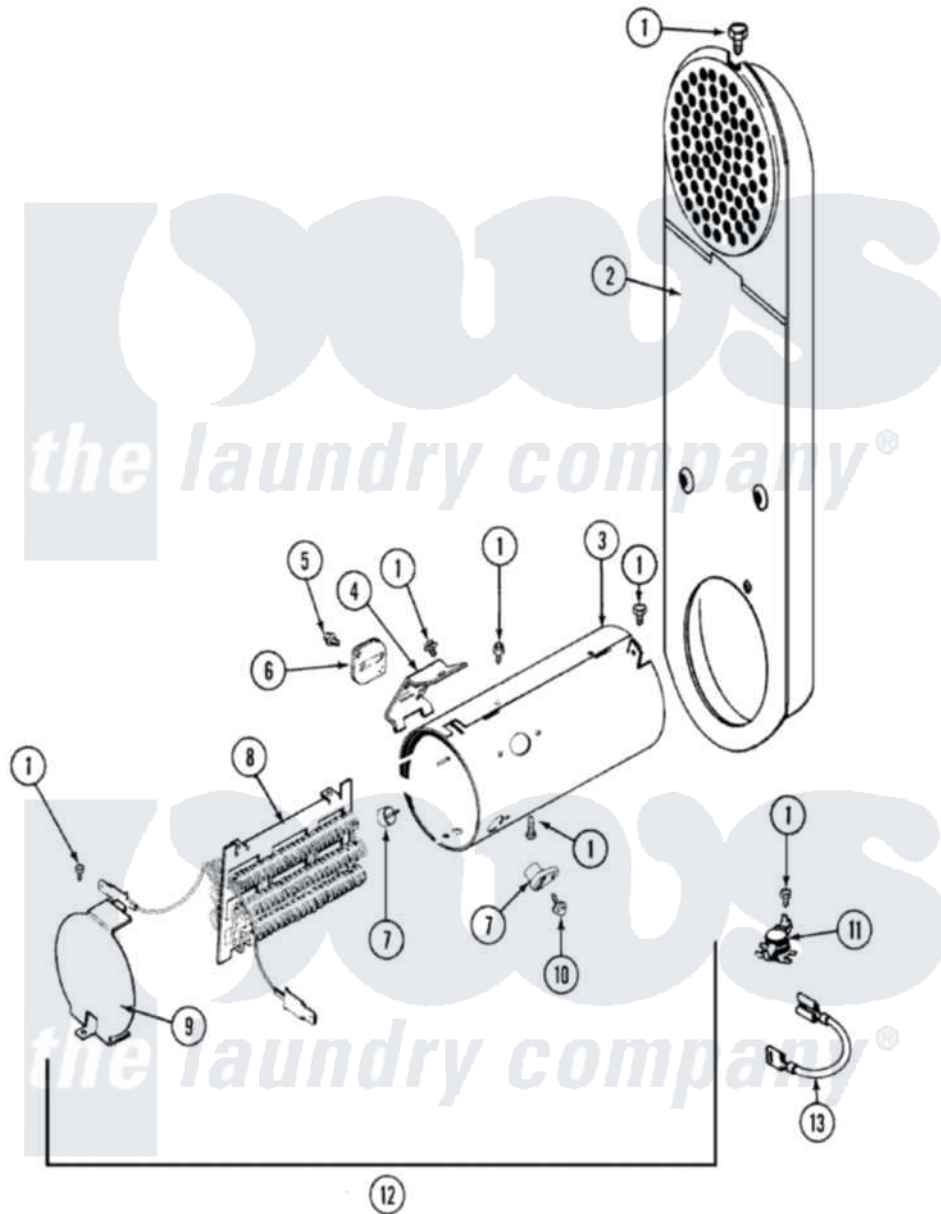

Maytag LDE8616ACE 06 - HEATER

Maytag [Residential Maytag LDE8616ACE Dryer Parts](#) Parts Diagram 06 - HEATER
 Click on the part number to view part

Item	Original Part Number	Replaced By	Status	Part Description
1	211294	90767		Screw, 8A X 3/8 HeX Washer Head Tapping
2	308503		Not Available	INLET DUCT ASSEMBLY
3	314995			Enclosure, Heater
4	315346			Bracket, Thermal Fuse
5	314848	W10116760		Screw
6	307473			Fuse, Thermal
7	314998			Insulator, Terminal
8	307187	W10116747		Heater
"	307184	Y308612		Heater Sub-Assembly
9	314999			Shield, Radiant
10	314554		Not Available	SCREW
11	303396			Thermostat, Hi-Limit
12	307178			Heater Assembly
13	Y307173			Wire, Jumper
14	Y308590	W10116795		Heater