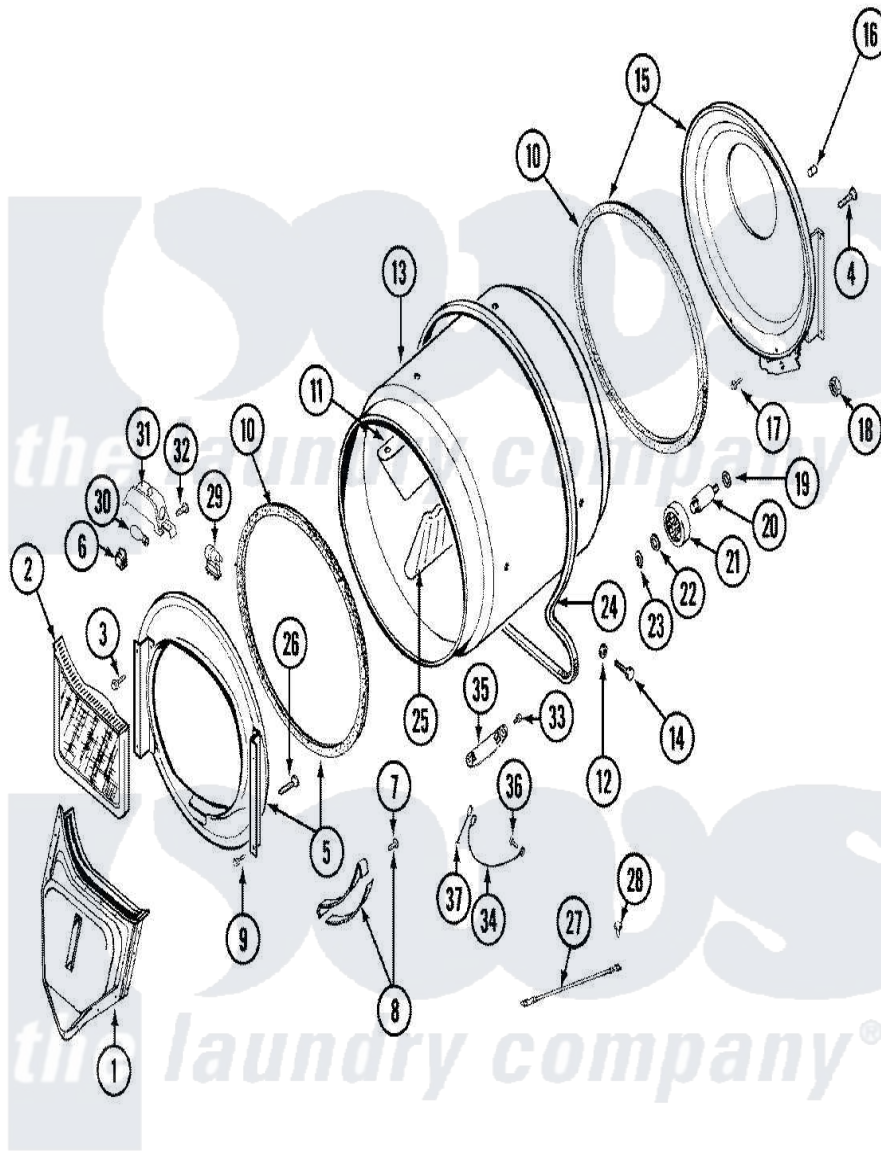

Maytag LDE8616ACE 08 - TUMBLER

Maytag [Residential Maytag LDE8616ACE Dryer Parts](#) Parts Diagram 08 - TUMBLER
 Click on the part number to view part

Item	Original Part Number	Replaced By	Status	Part Description
1	33001016			Outlet Duct Assembly
2	33001171	33002970		Lint Filte
3	313764		Not Available	SCREW
4	Y313561			Screw----NA
5	33001423			Front Assembly, Tumbler
6	Y310376			Clip, Door Switch Harness
7	210720			Rivet, Bearing To Tumbler Frmt
8	306508			Tumbler Bearing Kit ----W
9	Y310632	1163839		Screw
10	314820			Seal, Tumbler
11	33001012			Baffle
12	314158			Washer, Baffle To Tumbler
13	33001108		Not Available	DRYER TUMBLER, W/O BAFFLES
14	Y310759			Screw, Tumbler Baffles
15	33001178			Back, Tumbler
16	313915	31-3915		Tech Sheet

17	Y310632	1163839	Screw
18	312538	33001443	Nut, Hex
19	Y313347	312535	Washer, Vault Mounting Brk.
20	Y312948	6-3129480	Shaft- Tumbler
21	Y303373	12001541	Drum Roller/Washer Assembly--W
22	312535		Washer, Vault Mounting Brk.
23	410233	9703438	Ring-Retrn
24	Y312959		Poly "V" Belt For Tumbler
25	33001004		Baffle, Tall
26	Y314110	33002917	Screw, No.10-16
27	901220		Ground Wire
28	910343	488234	Screw 8-32 X 1/4
29	307097	33001496	Lamp- Hold
30	Y307100	67001316	Bulb, Light
31	314955	33001496	Lamp- Hold
32	214872		Palnut, End Cap Note: Nut, Lamp Holder
33	22001078	3177991	Screw
34	Y303711		Sensor Ground Wire
35	Y303389	304997	Sensor Assembly With Screws
36	211294	90767	Screw, 8A X 3/8 HeX Washer Head Tapping
37	Y312658		Receptacle, Sensor Ground Wire