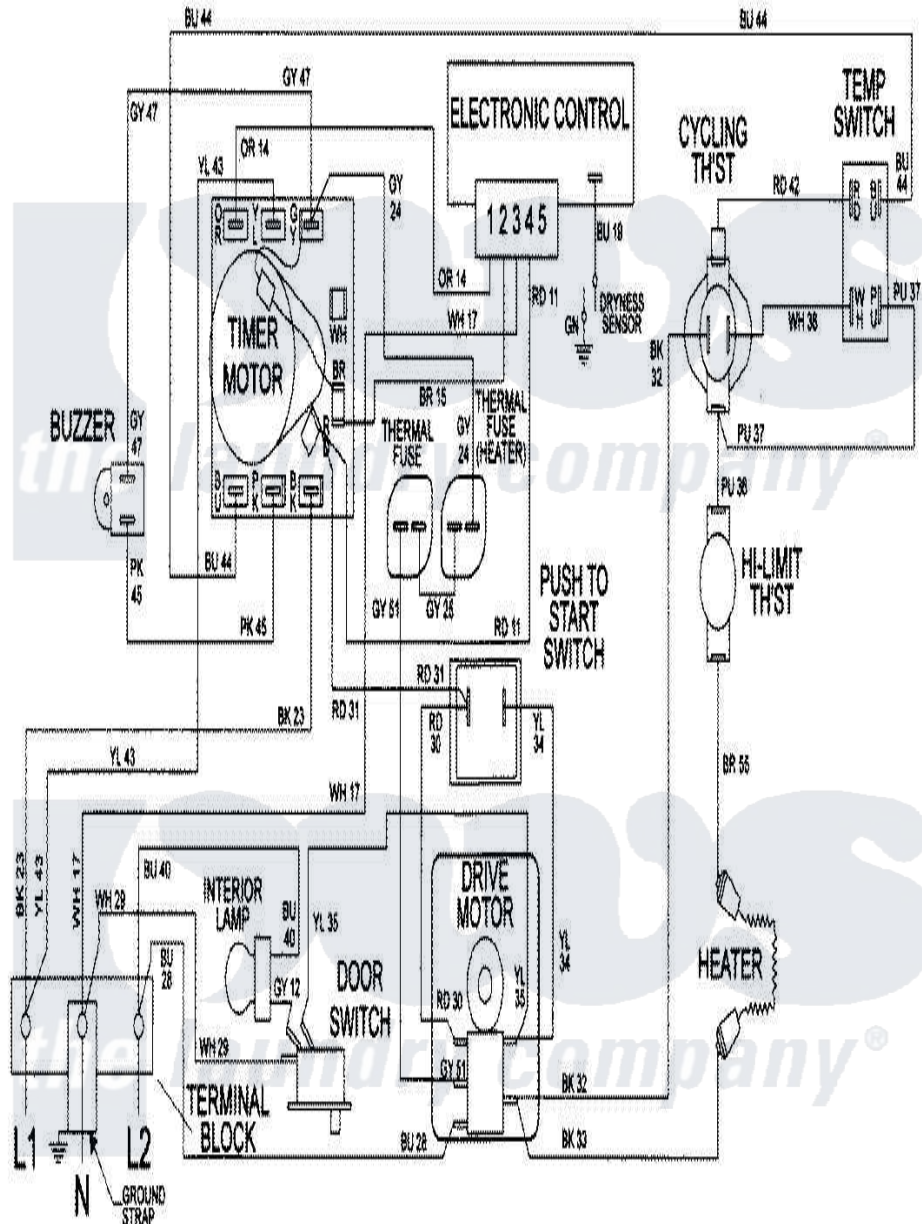

Maytag LDE8616ACE 09 - WIRING INFORMATION

Maytag [Residential Maytag LDE8616ACE Dryer Parts](#) Parts Diagram 09 - WIRING INFORMATION
 Click on the part number to view part

Item	Original Part Number	Replaced By	Status	Part Description
NI	15001961		Not Available	WIRING INFORMATION