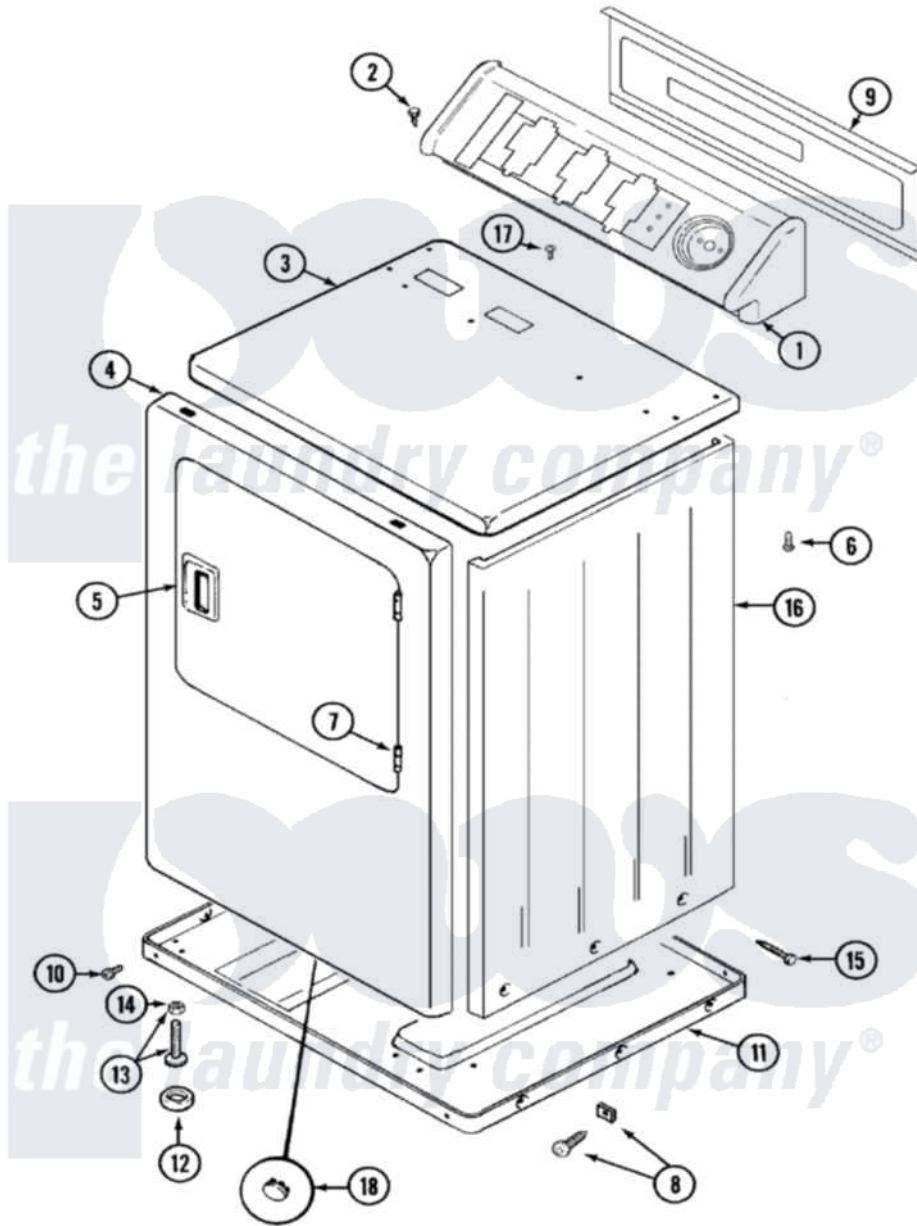

Maytag LDE8616ACM 01 - CABINET-FRONT

Maytag Residential Maytag LDE8616ACM Dryer Parts Parts Diagram 01 - CABINET-FRONT
 Click on the part number to view part

Item	Original Part Number	Replaced By	Status	Part Description
1	33001613			Console
2	216423	3370225		Screw
3	33001609			Cover, Top ----NA
4	33001611			Panel, Front ----NA
"	33001486	98008544		Screw
"	33001221	22001817		Sheet, Sound Damper
5	33001254	37001047		Handle, Door
6	214354			Screw, Top Cover To Cabnt.
7	33001230			Hinge, Door
8	12001340	204439		Screw And Fstner Assembly
9	33001625		Not Available	PANEL, BACK----NA
10	Y313561			Screw----NA
"	Y310632	1163839		Screw
11	Y303361		Not Available	BASE ASSY. (UPPER & LOWER)
12	Y314137			Foot, Rubber
13	Y305086			Adjustable Leg And Nut

14	Y052740	62739	Nut, Lock
15	213007		Xfor Cabinet See Cabinet, Back
16	33001160		Not Available
17	210186	3370225	CABINET (ALM)
18	33001615		Not Available
			Screw
			PLUG, FRONT PANEL (ALM)