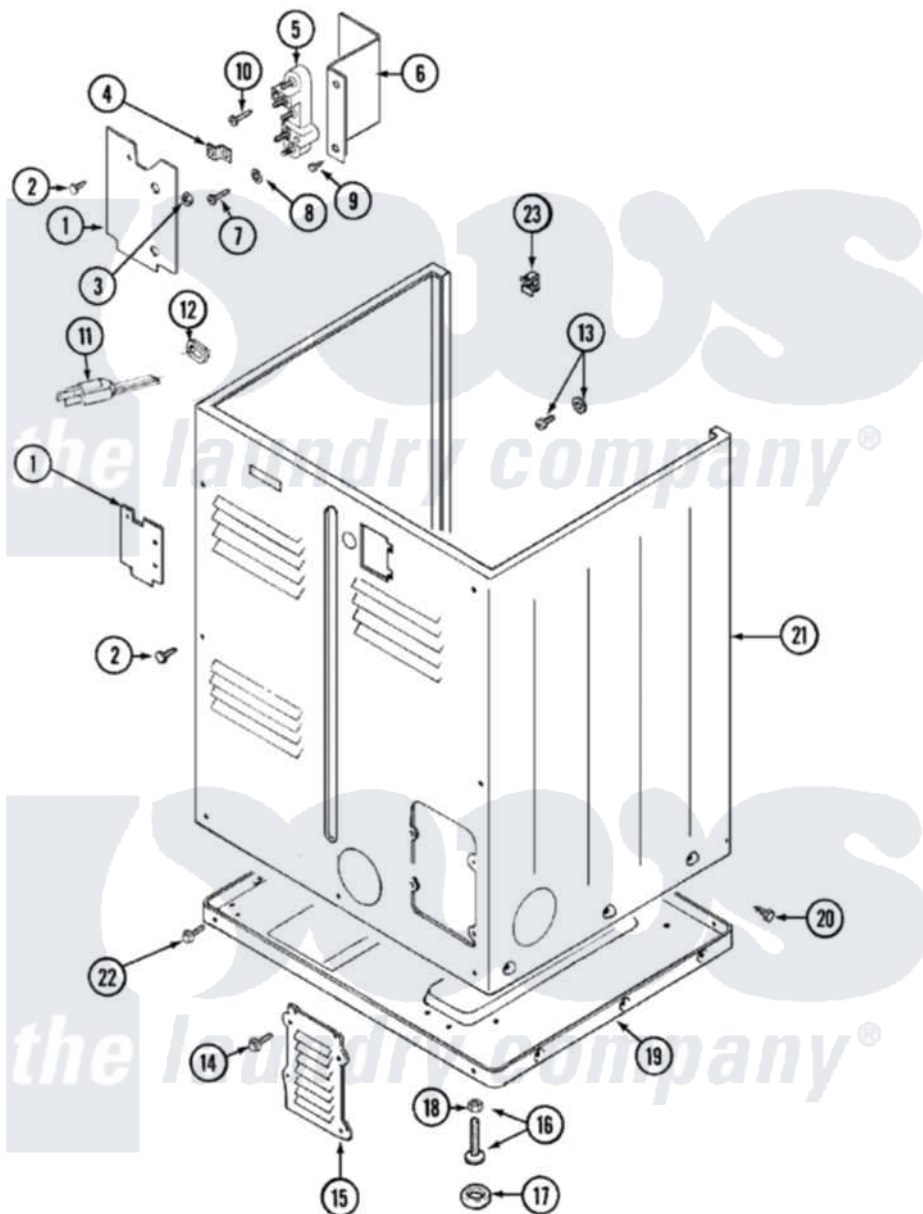

# Maytag LDE8616ACM 02 - CABINET-REAR

Maytag [Residential Maytag LDE8616ACM Dryer Parts](#) Parts Diagram 02 - CABINET-REAR  
 Click on the part number to view part

Item	Original Part Number	Replaced By	Status	Part Description
1	Y312905		Not Available	COVER, TERMINAL
2	<a href="#">Y313561</a>			Screw----NA
3	311484	<a href="#">112432</a>		Nut
4	<a href="#">Y312184</a>			Strap, Grounding
5	<a href="#">33001244</a>			Block, Terminal
6	<a href="#">Y312904</a>			Bracket, Terminal Block
7	Y312209	<a href="#">W10001200</a>		Screw
8	<a href="#">Y311270</a>			Washer, Terminal Block
9	Y310632	<a href="#">1163839</a>		Screw
10	<a href="#">33001245</a>			Screw----NA
13	303846	<a href="#">22003781</a>		Screw, Ground Strap
14	216423	<a href="#">3370225</a>		Screw
15	Y312951		Not Available	ACCESS COVER, BACK
16	<a href="#">Y305086</a>			Adjustable Leg And Nut
17	<a href="#">Y314137</a>			Foot, Rubber
18	Y052740	<a href="#">62739</a>		Nut, Lock

19	Y303361		Not Available	BASE ASSY. (UPPER & LOWER)
20	<a href="#">213007</a>			Xfor Cabinet See Cabinet, Back
21	33001160		Not Available	CABINET (ALM)
22	Y310632	<a href="#">1163839</a>		Screw
"	<a href="#">Y313561</a>			Screw---NA