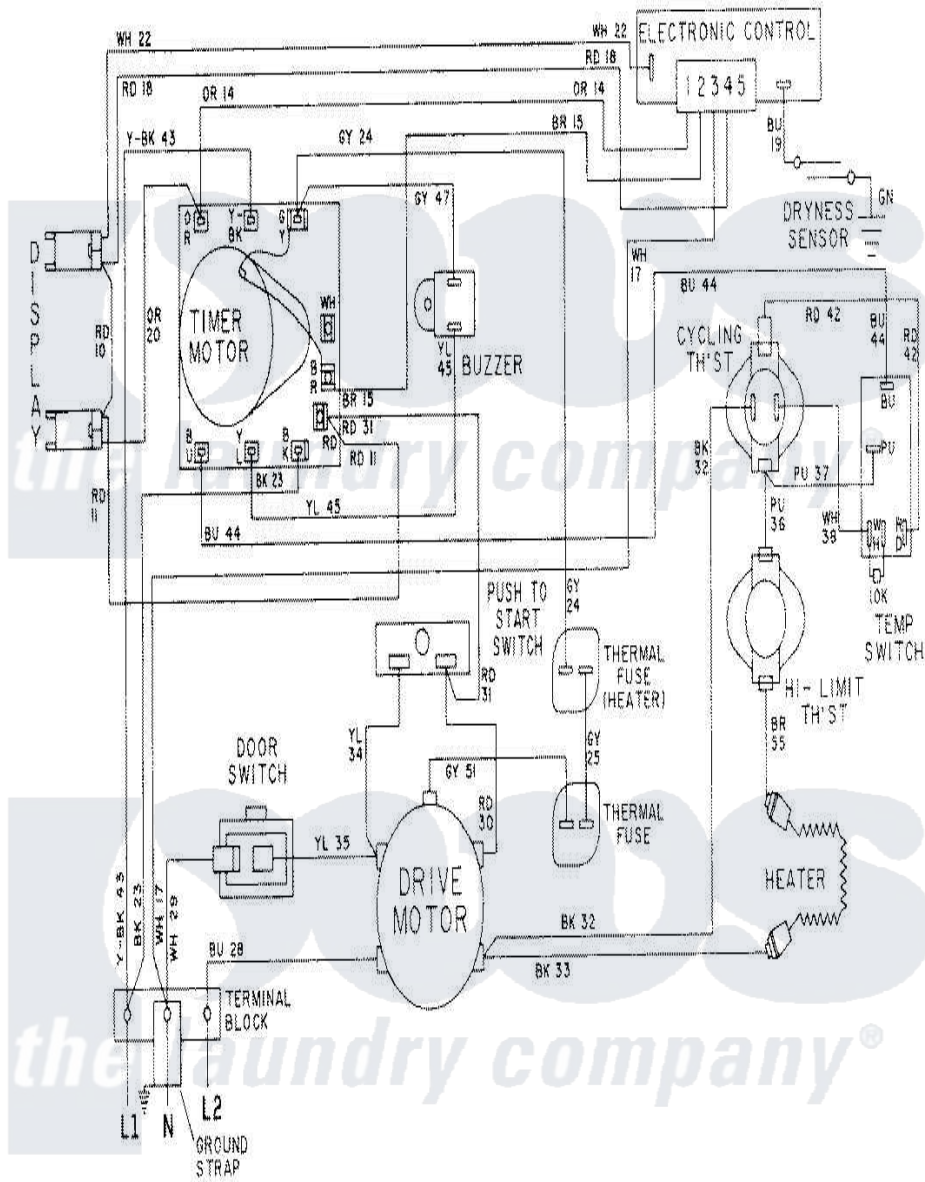

Maytag LDE8624ACE 09 - WIRING INFORMATION-LDE8624ACx

Maytag Residential Maytag LDE8624ACE Dryer Parts Parts Diagram 09 - WIRING INFORMATION-LDE8624ACx
 Click on the part number to view part

Item	Original Part Number	Replaced By	Status	Part Description
NI	15001587		Not Available	WIRING INFORMATION
"	15001054		Not Available	WIRING INFORMATION