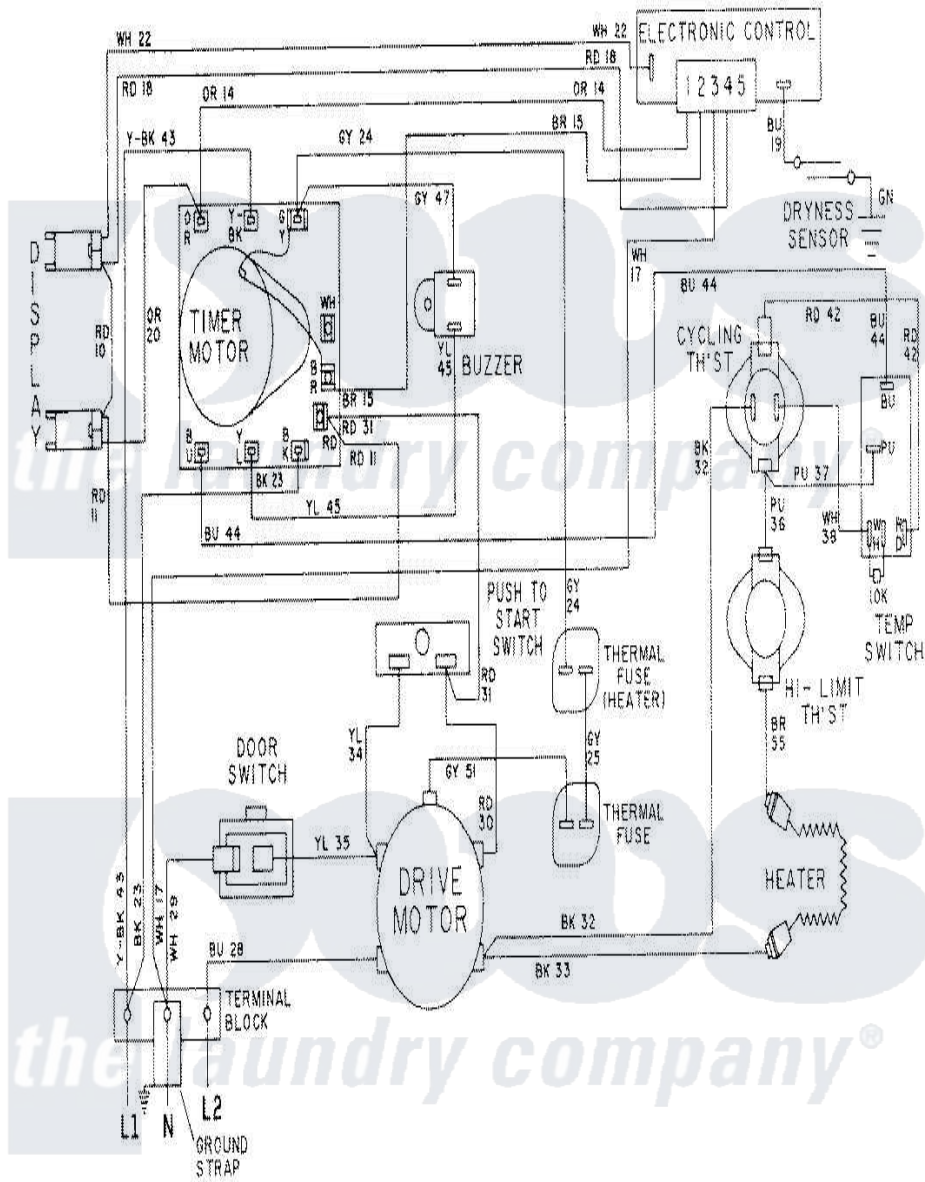

Maytag LDE8624ACL 08 - WIRING INFORMATION-LDE8624ACx

Maytag Residential Maytag LDE8624ACL Dryer Parts Parts Diagram 08 - WIRING INFORMATION-LDE8624ACx
Click on the part number to view part

Item	Original Part Number	Replaced By	Status	Part Description
NI	15001587		Not Available	WIRING INFORMATION
"	15001054		Not Available	WIRING INFORMATION