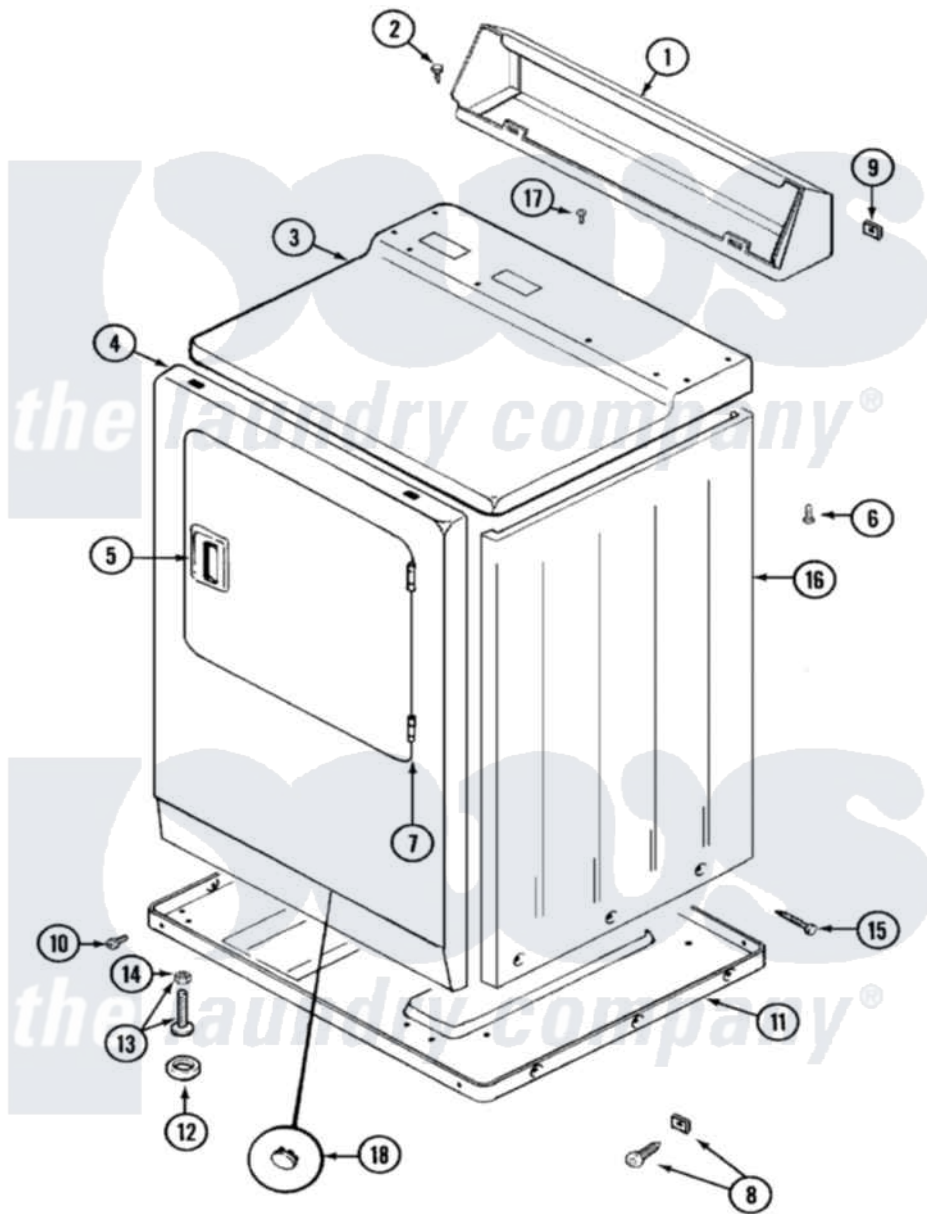

**Maytag LDE8624ACM 01 - CABINET (FRONT LDE8624ACM & LDG8624AAM)**

Maytag Residential Maytag LDE8624ACM Dryer Parts Parts Diagram 01 - CABINET (FRONT LDE8624ACM & LDG8624AAM)

Click on the part number to view part

Item	Original Part Number	Replaced By	Status	Part Description
1	<a href="#">305193L</a>			Console
2	216423	<a href="#">3370225</a>		Screw
3	33001166		Not Available	COVER, TOP (ALM)----NA
4	33001221	<a href="#">22001817</a>		Sheet, Sound Damper
"	33001258	<a href="#">33001242</a>		Panel, Front
5	33001254	<a href="#">37001047</a>		Handle, Door
6	<a href="#">214354</a>			Screw, Top Cover To Cabnt.
7	<a href="#">33001230</a>			Hinge, Door
8	<a href="#">204439</a>			Screw And Fstner Assembly
9	<a href="#">215075</a>			Fastener, Control Panel To Console
10	<a href="#">Y313561</a>			Screw----NA
"	Y310632	<a href="#">1163839</a>		Screw
11	Y303361		Not Available	BASE ASSY. (UPPER & LOWER)

12	<a href="#">Y314137</a>		Foot, Rubber
13	<a href="#">Y305086</a>		Adjustable Leg And Nut
14	Y052740	<a href="#">62739</a>	Nut, Lock
15	<a href="#">213007</a>		Xfor Cabinet See Cabinet, Back
16	33001160	Not Available	CABINET (ALM)
17	210186	<a href="#">3370225</a>	Screw
18	33001168	Not Available	PLUG, SIGHT HOLE (ALM)