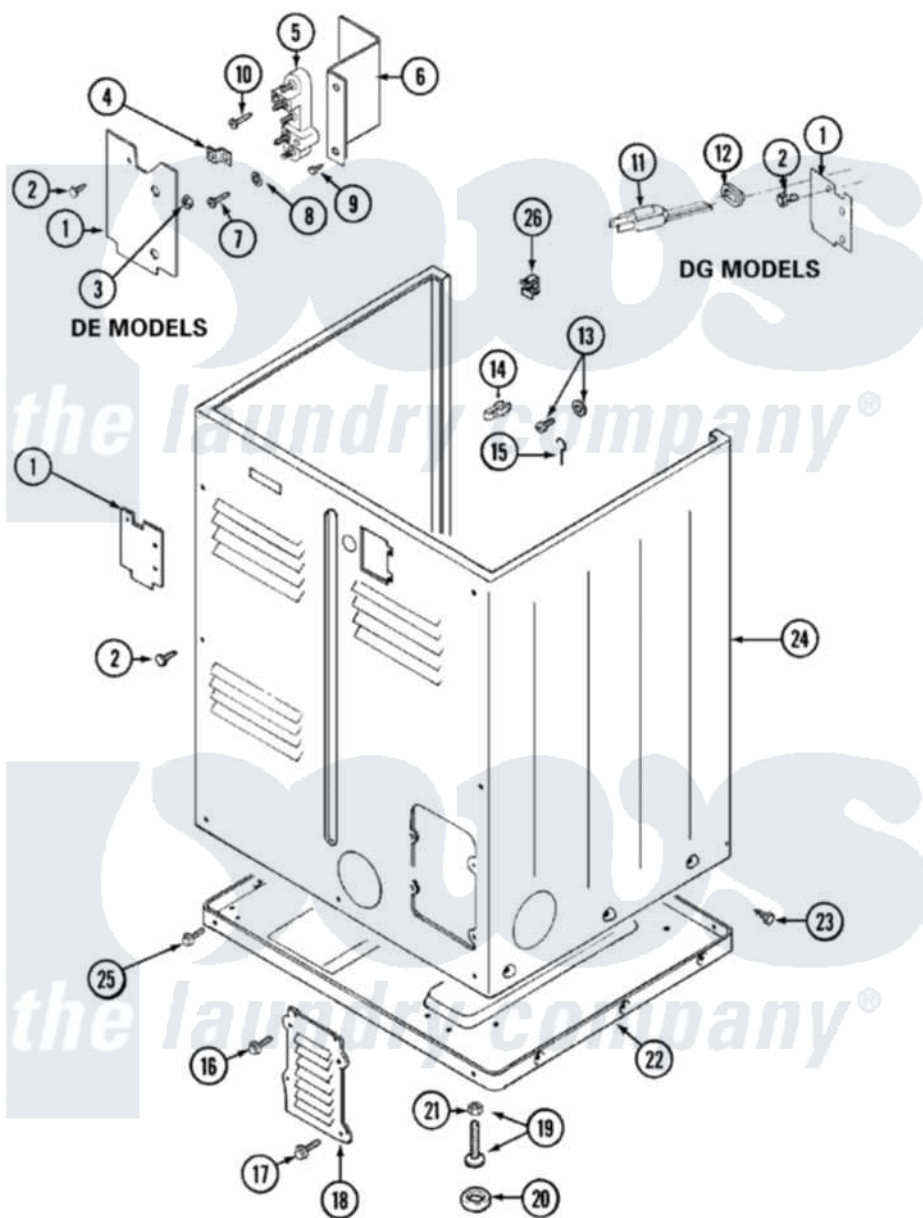

Maytag LDE8624ACM 02 - CABINET (REAR LDE8624ACM & LDG8624AAM)

Maytag Residential Maytag LDE8624ACM Dryer Parts Parts Diagram 02 - CABINET (REAR LDE8624ACM & LDG8624AAM)

[Click on the part number to view part](#)

Item	Original Part Number	Replaced By	Status	Part Description
1	Y312905		Not Available	COVER, TERMINAL
2	Y313561			Screw---NA
3	311484	112432		Nut
4	Y312184			Strap, Grounding
5	400008			Block, Terminal
6	Y312904			Bracket, Terminal Block
7	Y312209	W10001200		Screw
8	Y311270			Washer, Terminal Block
9	Y310632	1163839		Screw
10	33001245			Screw---NA
13	303846	22003781		Screw, Ground Strap
14	301548			Clamp, Ground Wire
15	204807			Ground Wire, Supp. Plte To Top Cover
16	Y313559			Screw

17	211294	90767	Screw, 8A X 3/8 HeX Washer Head Tapping
18	Y312951	Not Available	ACCESS COVER, BACK
19	Y305086		Adjustable Leg And Nut
20	Y314137		Foot, Rubber
21	Y052740	62739	Nut, Lock
22	Y303361	Not Available	BASE ASSY. (UPPER & LOWER)
23	213007		Xfor Cabinet See Cabinet, Back
24	33001160	Not Available	CABINET (ALM)
25	Y310632	1163839	Screw
"	Y313561		Screw----NA