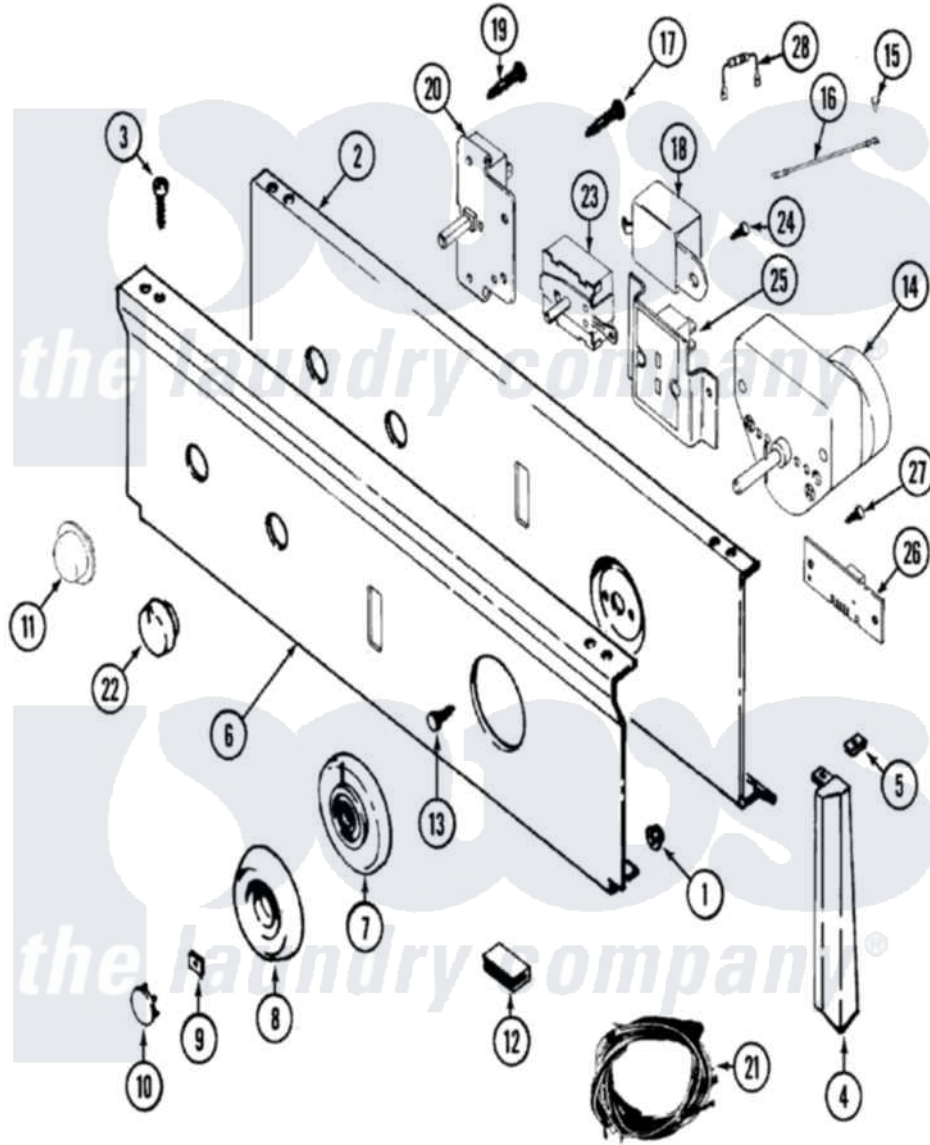

Maytag LDE8624ACM 03 - CONTROL PANEL (LDE8624ACM & LDG8624AAM)

Maytag [Residential Maytag LDE8624ACM Dryer Parts](#) Parts Diagram 03 - CONTROL PANEL (LDE8624ACM & LDG8624AAM)

[Click on the part number to view part](#)

Item	Original Part Number	Replaced By	Status	Part Description
1	214872			Palnut, End Cap Note: Nut, Lamp Holder
2	33001237		Not Available	PLATE, SUPPORT
3	210932			Screw, No.8 X 9/16 Ctsk Note: Screw, Inlet Duct
4	22001567			Cap, End
"	22001566	22001293		End Cap, Control Panel
"	22001293			End Cap, Control Panel
"	22001292	22001567		Cap, End
5	214894			Fastener, End Cap
6	33001464		Not Available	PANEL, CONTROL (ALM)
7	33001372		Not Available	SKIRT, TIMER DIAL (ALM)
8	33001282	33002325		Knob Assembly
9	312273			Nut, Control Knob
10	216424		Not Available	CAP, KNOB (ALM)

11	33001371		Button, Push-To-Start
12	214897		Pad, Control Panel
13	315317	488234	Screw 8-32 X 1/4
14	33001036		Timer
15	210186	3370225	Screw
16	204807		Ground Wire, Supp. Plte To Top Cover
17	315317	488234	Screw 8-32 X 1/4
18	Y308205	33001623	Buzzer, Non-Adjustable
19	315317	488234	Screw 8-32 X 1/4
20	33001232	Not Available	SWITCH, PUSH TO START
21	33001540		Harness, Wire
"	33001344		Wire Harness, Main
22	22001269	Not Available	KNOB ASSY. (ALM)
23	33001225	Not Available	SWITCH, TEMP. (4 POSITION)
24	315317	488234	Screw 8-32 X 1/4
25	33001045	Not Available	DISPLAY, DRYNESS ASY. (ALM)
26	33001212		Board, Control-Moisture Sensor
27	315317	488234	Screw 8-32 X 1/4
28	33001104		Resistor
29	16000327	Not Available	GUIDE, QUICK REF. - MAYTAG
"	33001259		Manual, Use And Care