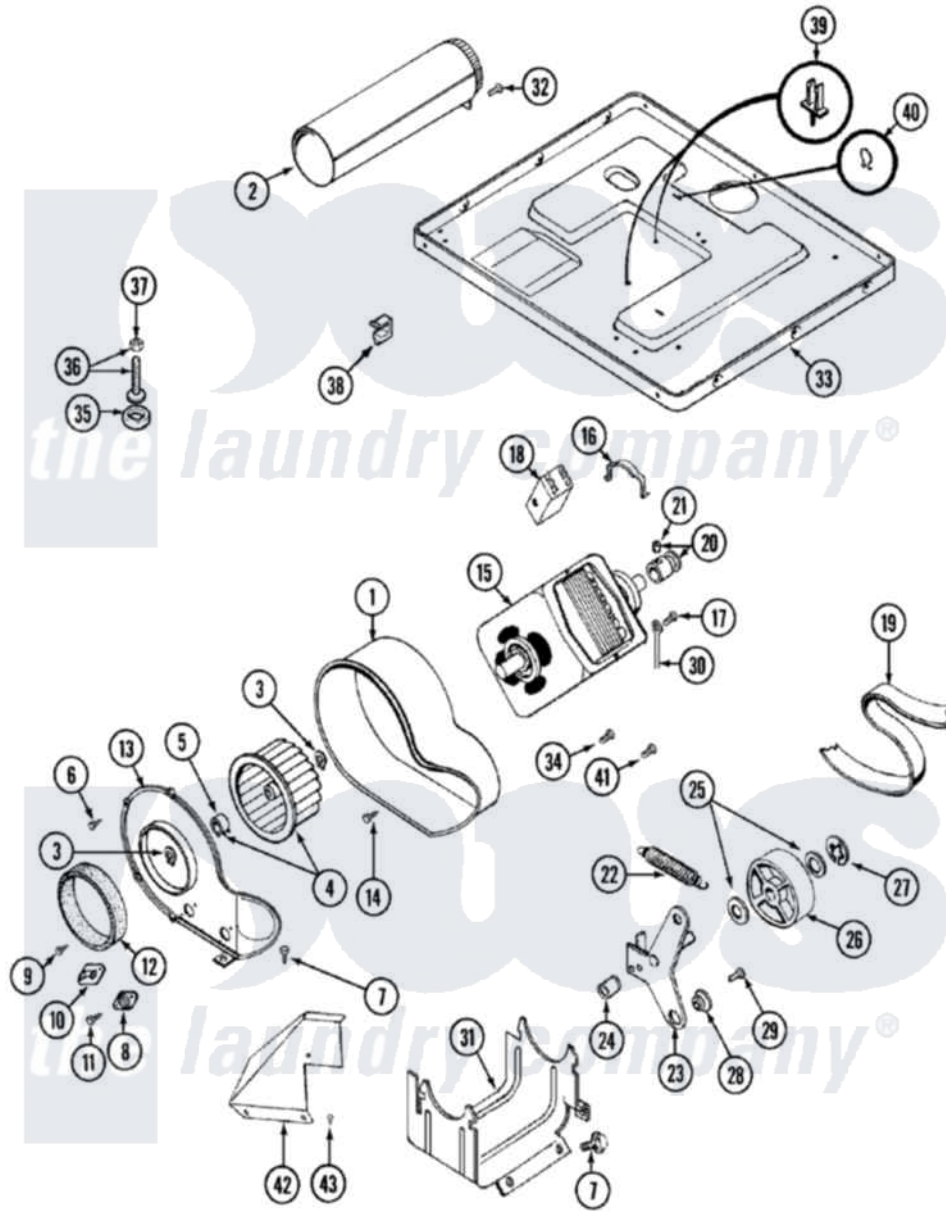

Maytag LDE8624ACM 06 - MOTOR DRIVE (LDE8624ACM & LDG8624AAM)

Maytag [Residential Maytag LDE8624ACM Dryer Parts](#) Parts Diagram 06 - MOTOR DRIVE (LDE8624ACM & LDG8624AAM)

[Click on the part number to view part](#)

Item	Original Part Number	Replaced By	Status	Part Description
1	Y312893			Housing, Blower
2	Y303442			EXHAUST DUCT ASSEMBLY
3	410233	9703438		Ring-Retr
4	Y303836			Blower Wheel Assembly And Clamp
5	312967			Clamp, Blower Housing
6	Y312961	W10116751		Screw
7	Y313561			Screw---NA
8	306911			Thermostat, Multi-Temp
9	211294	90767		Screw, 8A X 3/8 HeX Washer Head Tapping
10	306604			Cut-Off, Thermal Part Not Used
11	314848	W10116760		Screw
12	Y312901			Seal, Housing Cover
13	314846			Cover, Blower Housing
14	Y310632	1163839		Screw

15	Y303358	W10410999	Motor-Drive
16	Y015825		Clip, Motor To Motor Support
17	910343	488234	Screw 8-32 X 1/4
18	Y303877	Not Available	SWITCH, MOTOR EXTERNAL START No.303358-2, No.303358-4, 303358-7
"	Y303879		Switch, Motor External Start
"	306207	Not Available	(PROD. No.303358-8 & No.303358-9)
19	Y312959		Poly "V" Belt For Tumbler
20	Y305185	6-3051850	Pulley- MO
21	Y053241		Set Screw, Motor Pulley
22	Y303945		IDLER SPRING ASSY. W/PLUG
23	Y303363	6-3033630	Idler Arm
24	Y313582	W10116756	Spacer
25	Y312527		Washer, Idler Shaft
26	Y303705	6-3037050	Pulley- ID
27	312958	354987	Ring, Retaining
28	Y312894	315772	Sleeve, Idler Arm
29	Y014874		Screw, Idler Arm And Sleeve
30	901220		Ground Wire
31	312897	Not Available	SUPPORT, MOTOR
32	Y310632	1163839	Screw
33	Y305084		Base Assembly
34	211294	90767	Screw, 8A X 3/8 HeX Washer Head Tapping
35	Y314137		Foot, Rubber
36	Y305086		Adjustable Leg And Nut
37	Y052740	62739	Nut, Lock
38	Y310376		Clip, Door Switch Harness
39	315471	22003298	Retainer, Wire
40	410490		Spring, Retainer Wire Harness
41	Y312961	W10116751	Screw
42	315122	Not Available	COVER, THERMOSTAT PART NOT USED (MDE ONLY)
43	Y310632	1163839	Screw