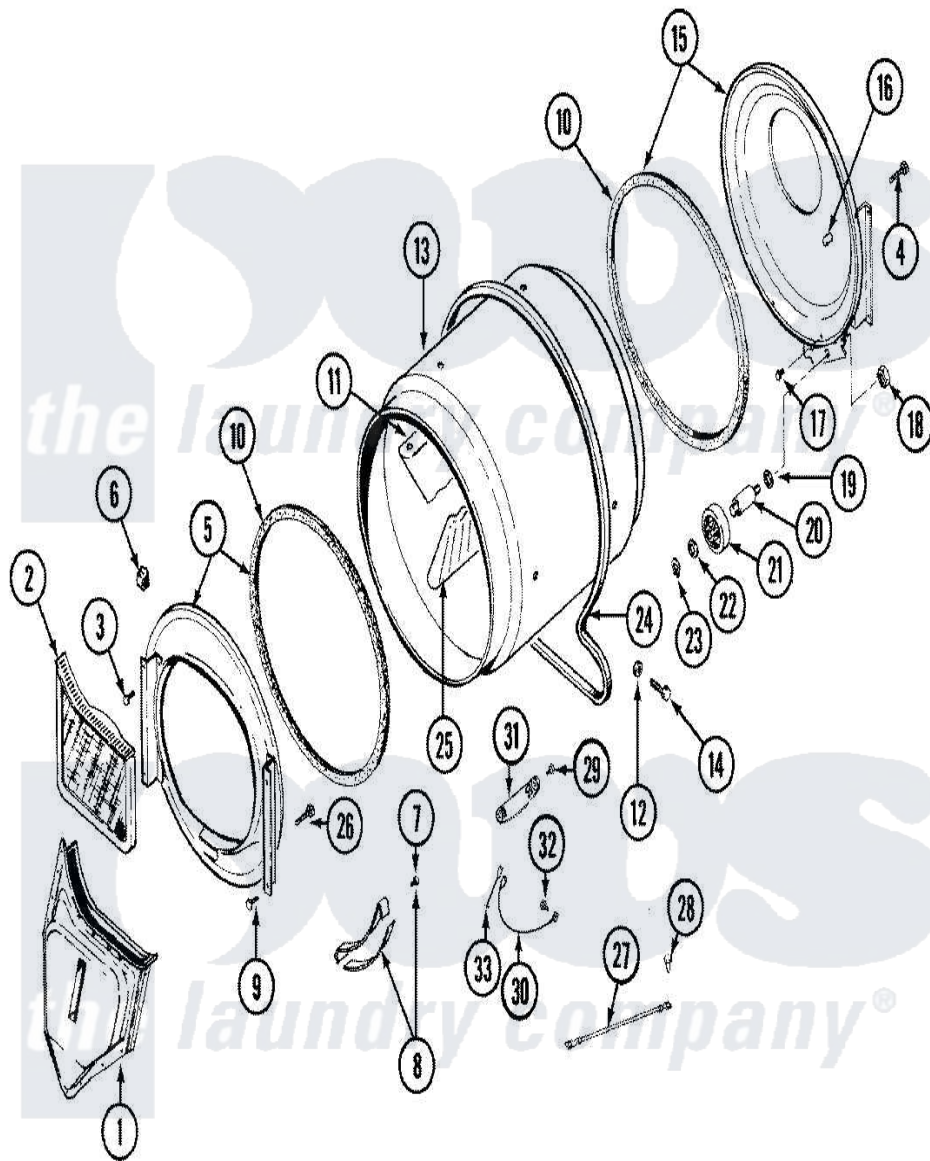

Maytag LDE8624ACM 07 - TUMBLER (LDE8624ACM & LDG8624AAM)

Maytag [Residential Maytag LDE8624ACM Dryer Parts](#) Parts Diagram 07 - TUMBLER (LDE8624ACM & LDG8624AAM)
 Click on the part number to view part

Item	Original Part Number	Replaced By	Status	Part Description
1	33001016			Outlet Duct Assembly
2	33001171	33002970		Lint Filte
3	313764		Not Available	SCREW
4	Y313561			Screw----NA
5	33001422			Front Assembly, Tumbler
6	Y310376			Clip, Door Switch Harness
7	210720			Rivet, Bearing To Tumbler Frmt
8	306508			Tumbler Bearing Kit ---W
9	Y310632	1163839		Screw
10	314820			Seal, Tumbler
11	33001012			Baffle
12	314158			Washer, Baffle To Tumbler
13	33001108		Not Available	DRYER TUMBLER, W/O BAFFLES
14	Y310759			Screw, Tumbler Baffles
15	33001178			Back, Tumbler
16	313915	31-3915		Tech Sheet

17	Y310632	1163839	Screw
18	312538	33001443	Nut, Hex
19	Y313347	312535	Washer, Vault Mounting Brk.
20	Y312948	6-3129480	Shaft- Tumbler
21	Y303373	12001541	Drum Roller/Washer Assembly--W
22	312535		Washer, Vault Mounting Brk.
23	410233	9703438	Ring-Retrn
24	Y312959		Poly "V" Belt For Tumbler
25	33001004		Baffle, Tall
26	Y314110	33002917	Screw, No.10-16
27	901220		Ground Wire
28	910343	488234	Screw 8-32 X 1/4
29	Y251119	3177991	Screw
30	Y303711		Sensor Ground Wire
31	Y303389	304997	Sensor Assembly With Screws
32	211294	90767	Screw, 8A X 3/8 HeX Washer Head Tapping
33	Y312658		Receptacle, Sensor Ground Wire