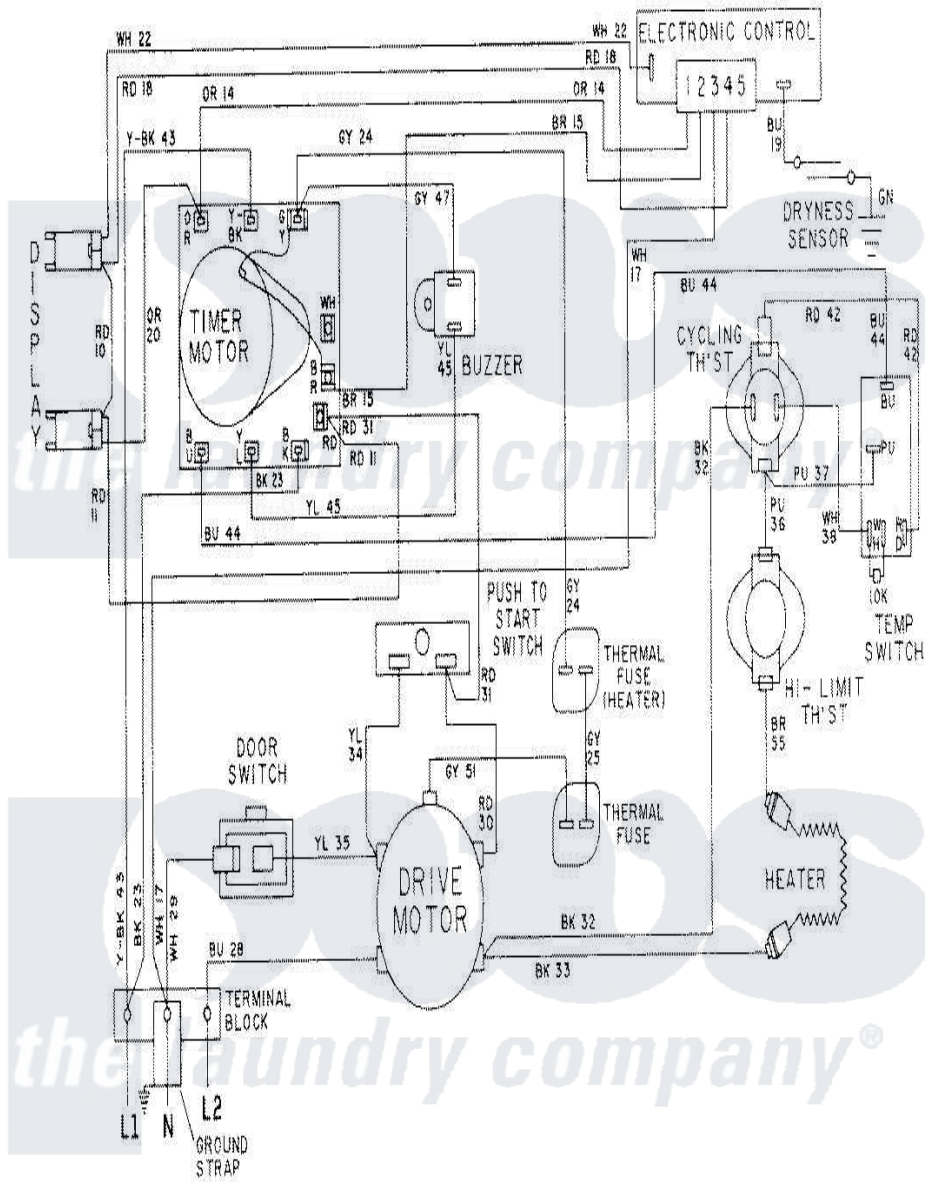

Maytag LDE8624ACM 08 - WIRING INFORMATION-LDE8624ACx

Maytag Residential Maytag LDE8624ACM Dryer Parts Parts Diagram 08 - WIRING INFORMATION-LDE8624ACx
 Click on the part number to view part

Item	Original Part Number	Replaced By	Status	Part Description
NI	15001587		Not Available	WIRING INFORMATION
"	15001054		Not Available	WIRING INFORMATION