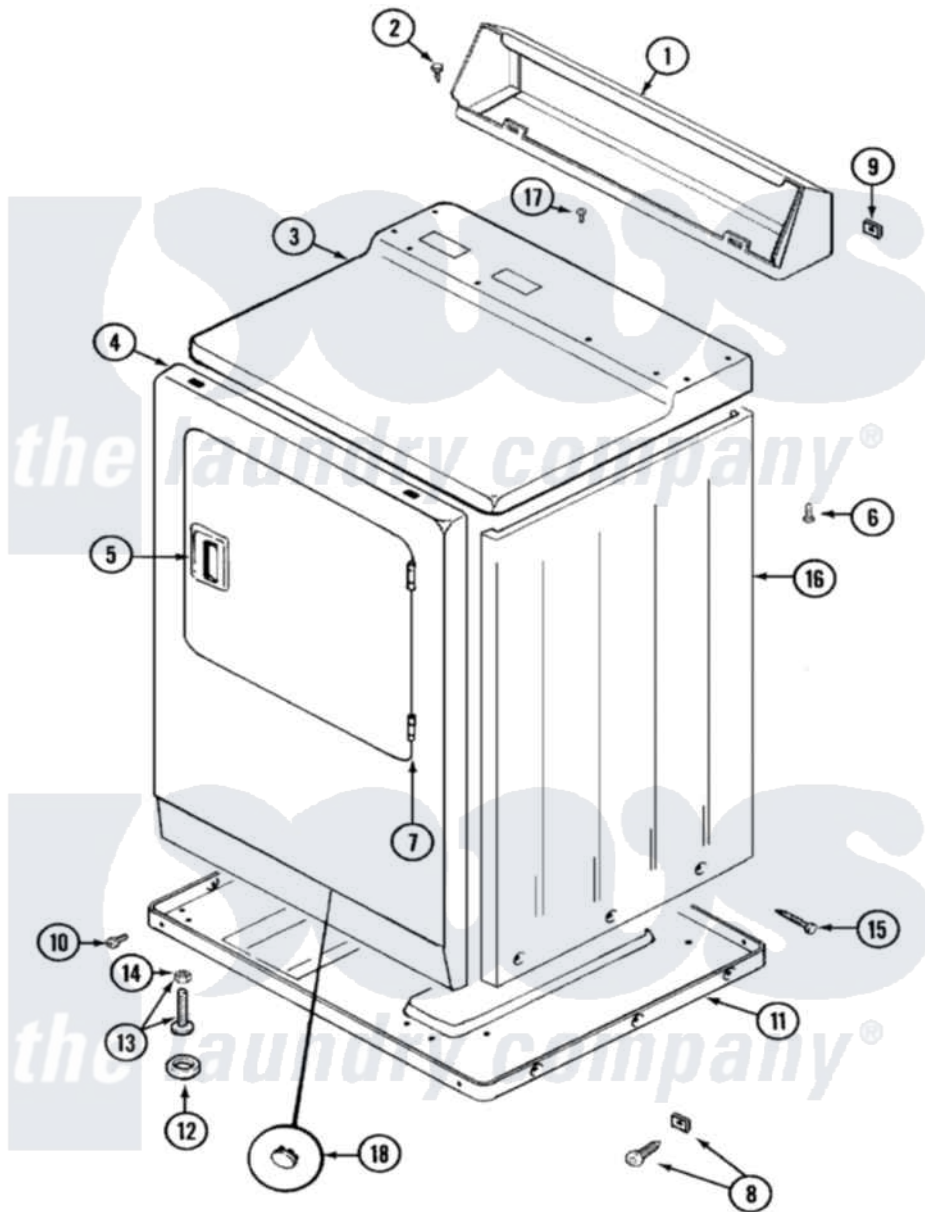

Maytag LDE8624ADE 01 - CABINET-FRONT

Maytag Residential Maytag LDE8624ADE Dryer Parts Parts Diagram 01 - CABINET-FRONT
 Click on the part number to view part

Item	Original Part Number	Replaced By	Status	Part Description
1	Y305193			Console
2	216423	3370225		Screw
3	33001165			Top Cover Assembly
4	33001221	22001817		Sheet, Sound Damper
"	33001242			Panel, Front
5	33001241			Handle, Door
6	214354			Screw, Top Cover To Cabnt.
7	33001230			Hinge, Door
8	204439			Screw And Fstner Assembly
9	215075			Fastener, Control Panel To Console
10	Y313561			Screw----NA
"	Y310632	1163839		Screw
11	Y303361		Not Available	BASE ASSY. (UPPER & LOWER)
12	Y314137			Foot, Rubber
13	Y305086			Adjustable Leg And Nut

14	Y052740	62739	Nut, Lock
15	213007		Xfor Cabinet See Cabinet, Back
16	33001159	33001327	Cabinet
17	210186	3370225	Screw
18	33001132	33002342	Plug, Sifht Hole