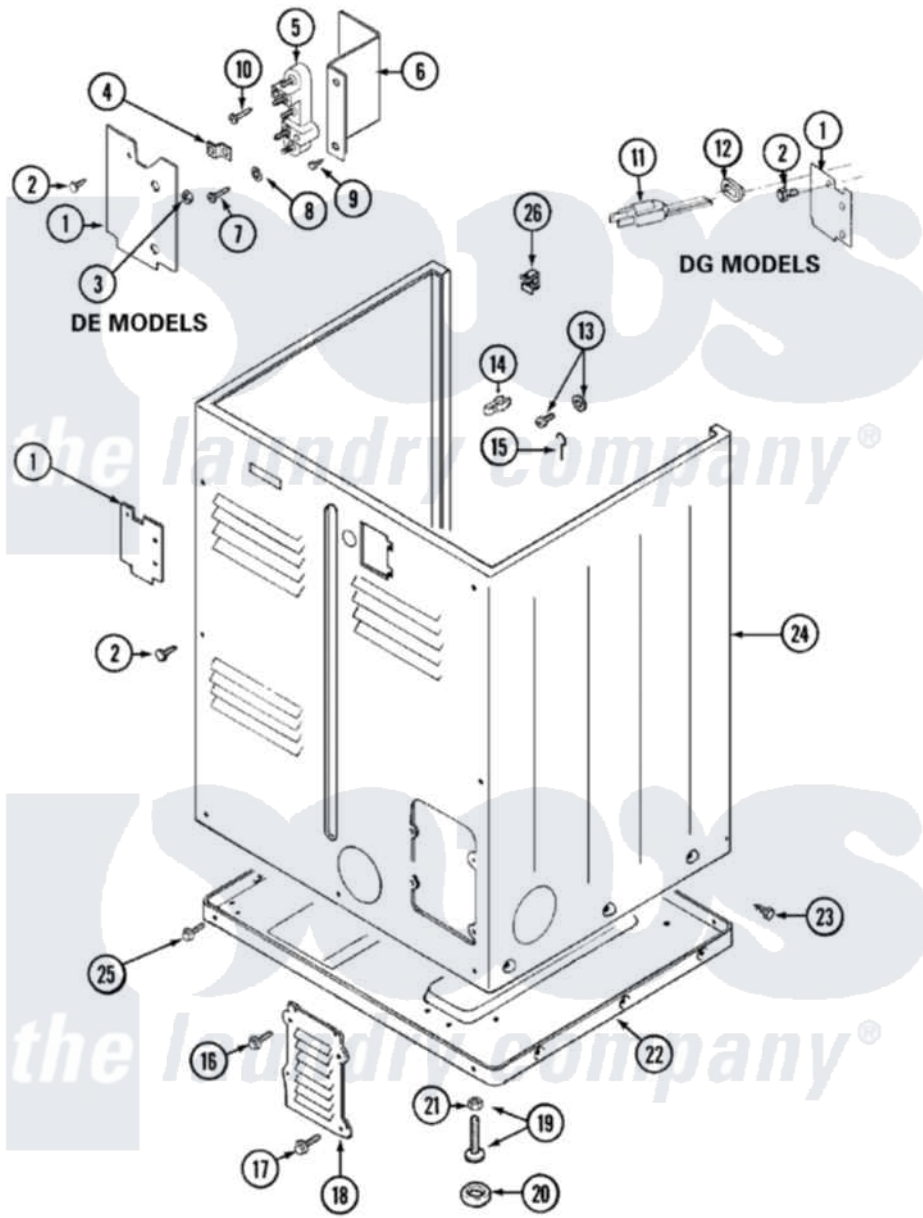

Maytag LDE8624ADE 02 - CABINET-REAR

Maytag [Residential Maytag LDE8624ADE Dryer Parts](#) Parts Diagram 02 - CABINET-REAR
 Click on the part number to view part

Item	Original Part Number	Replaced By	Status	Part Description
1	Y312905		Not Available	COVER, TERMINAL
2	Y313561			Screw----NA
3	311484	112432		Nut
5	400008			Block, Terminal
6	Y312904			Bracket, Terminal Block
7	Y312209	W10001200		Screw
11	305168	33002916		Power Cord, Canadian 240V
"	33001425			Locknut, Eared For Canadian
14	301548			Clamp, Ground Wire
15	204807			Ground Wire, Supp. Plite To Top Cover
16	Y313559			Screw
17	211294	90767		Screw, 8A X 3/8 HeX Washer Head Tapping
18	Y312951		Not Available	ACCESS COVER, BACK
19	Y305086			Adjustable Leg And Nut
20	Y314137			Foot, Rubber

21	Y052740	62739	Nut, Lock
22	Y303361		Not Available
23	213007		BASE ASSY. (UPPER & LOWER)
24	33001159	33001327	Xfor Cabinet See Cabinet, Back
25	Y313561		Cabinet
"	Y310632	1163839	Screw----NA
"			Screw