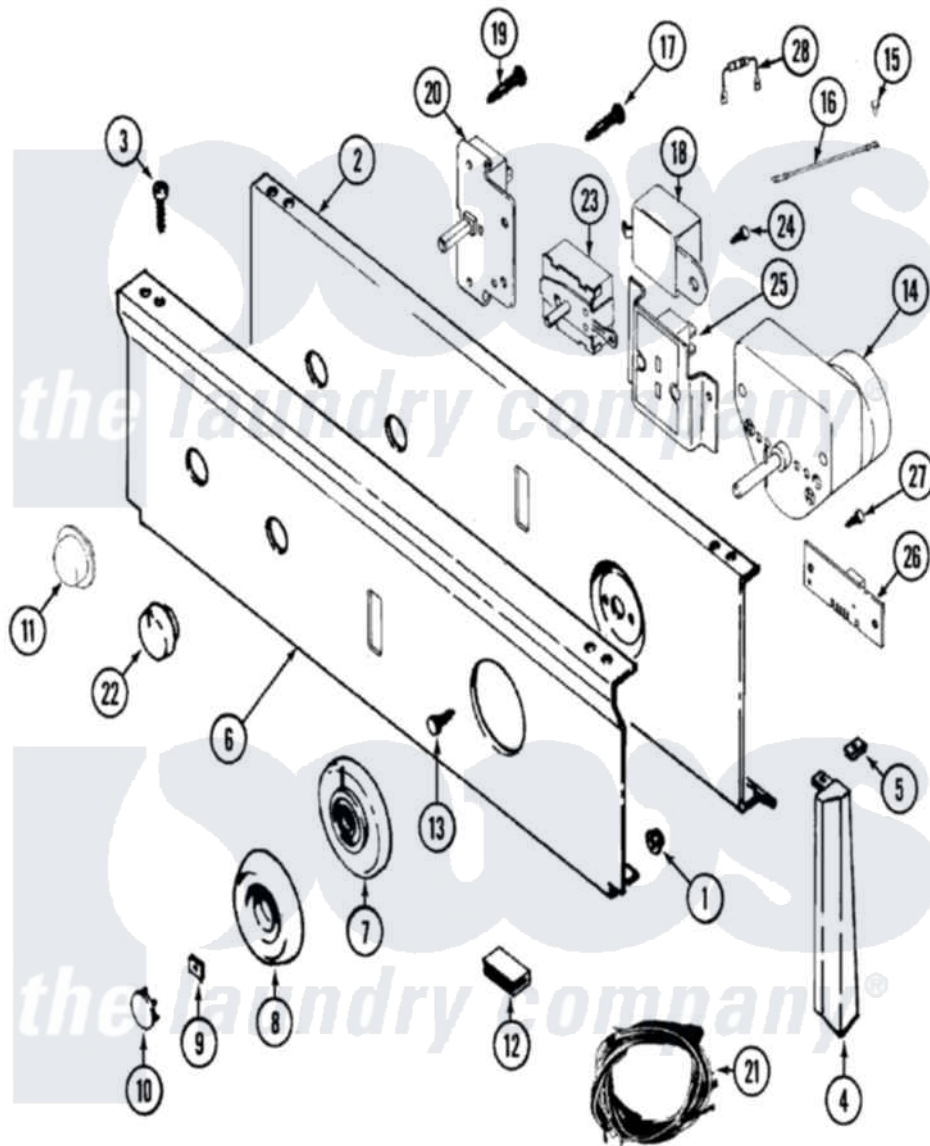

Maytag LDE8624ADE 03 - CONTROL PANEL

Maytag Residential Maytag LDE8624ADE Dryer Parts Parts Diagram 03 - CONTROL PANEL
 Click on the part number to view part

Item	Original Part Number	Replaced By	Status	Part Description
1	214872			Palnut, End Cap Note: Nut, Lamp Holder
2	33001237		Not Available	PLATE, SUPPORT
3	210932			Screw, No.8 X 9/16 Ctsk Note: Screw, Inlet Duct
4	22001289		Not Available	END CAP, CTRL. PNL. (LT-WHT)
"	22001291			End Cap, Control Panel
"	22001564			Cap, End
"	22001565		Not Available	CAP, END (LT-WHT)
5	214894			Fastener, End Cap
6	33001064			Panel, Control
7	33001183			Skirt, Timer Dial
8	33001255			Knob, Timer
9	312273			Nut, Control Knob
10	216250	22001446		Cap, Knob
11	33001185	33001187		Button

12	214897		Pad, Control Panel
13	315317	488234	Screw 8-32 X 1/4
14	33001036		Timer
15	210186	3370225	Screw
16	204807		Ground Wire, Supp. Plte To Top Cover
17	315317	488234	Screw 8-32 X 1/4
18	Y308205	33001623	Buzzer, Non-Adjustable
19	315317	488234	Screw 8-32 X 1/4
20	33001232	Not Available	SWITCH, PUSH TO START
21	33001540		Harness, Wire
"	33001154		Wire Harness, Main
"	33001344		Wire Harness, Main
"	33001364	Not Available	WIRE HARNESS, MAIN (CANADA)
22	22001268	Not Available	KNOB ASSY. (WHT)
23	33001225	Not Available	SWITCH, TEMP. (4 POSITION)
24	315317	488234	Screw 8-32 X 1/4
25	33001047		Display, Dryness Assembly
26	33001212		Board, Control-Moisture Sensor
27	315317	488234	Screw 8-32 X 1/4
28	33001104		Resistor
29	33001269	Not Available	MANUAL, USE & CARE (FRENCH)