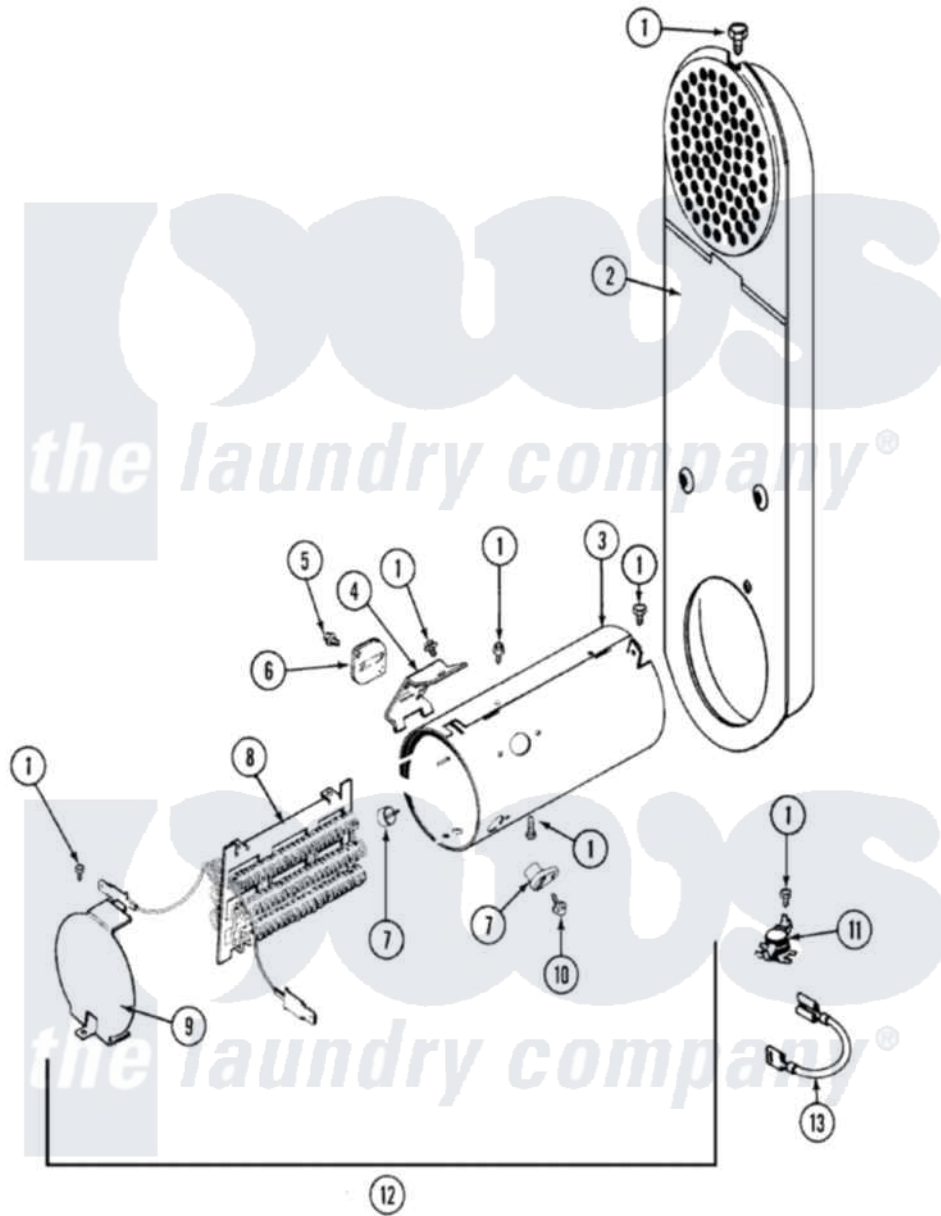

# Maytag LDE8624ADE 06 - HEATER

Maytag [Residential Maytag LDE8624ADE Dryer Parts](#) Parts Diagram 06 - HEATER  
 Click on the part number to view part

Item	Original Part Number	Replaced By	Status	Part Description
1	211294	<a href="#">90767</a>		Screw, 8A X 3/8 HeX Washer Head Tapping
2	308503		Not Available	INLET DUCT ASSEMBLY
3	<a href="#">314995</a>			Enclosure, Heater
4	<a href="#">315346</a>			Bracket, Thermal Fuse
5	314848	<a href="#">W10116760</a>		Screw
6	<a href="#">307473</a>			Fuse, Thermal
7	<a href="#">314998</a>			Insulator, Terminal
8	<a href="#">Y308612</a>			Heater Sub-Assembly
9	<a href="#">314999</a>			Shield, Radiant
10	314554		Not Available	SCREW
11	<a href="#">308217</a>			Thermostat, Hi-Limit
"	<a href="#">303396</a>			Thermostat, Hi-Limit
12	<a href="#">307178</a>			Heater Assembly
13	Y308613	<a href="#">W10116747</a>		Heater
"	<a href="#">Y307173</a>			Wire, Jumper
"	Y308590	<a href="#">W10116795</a>		Heater