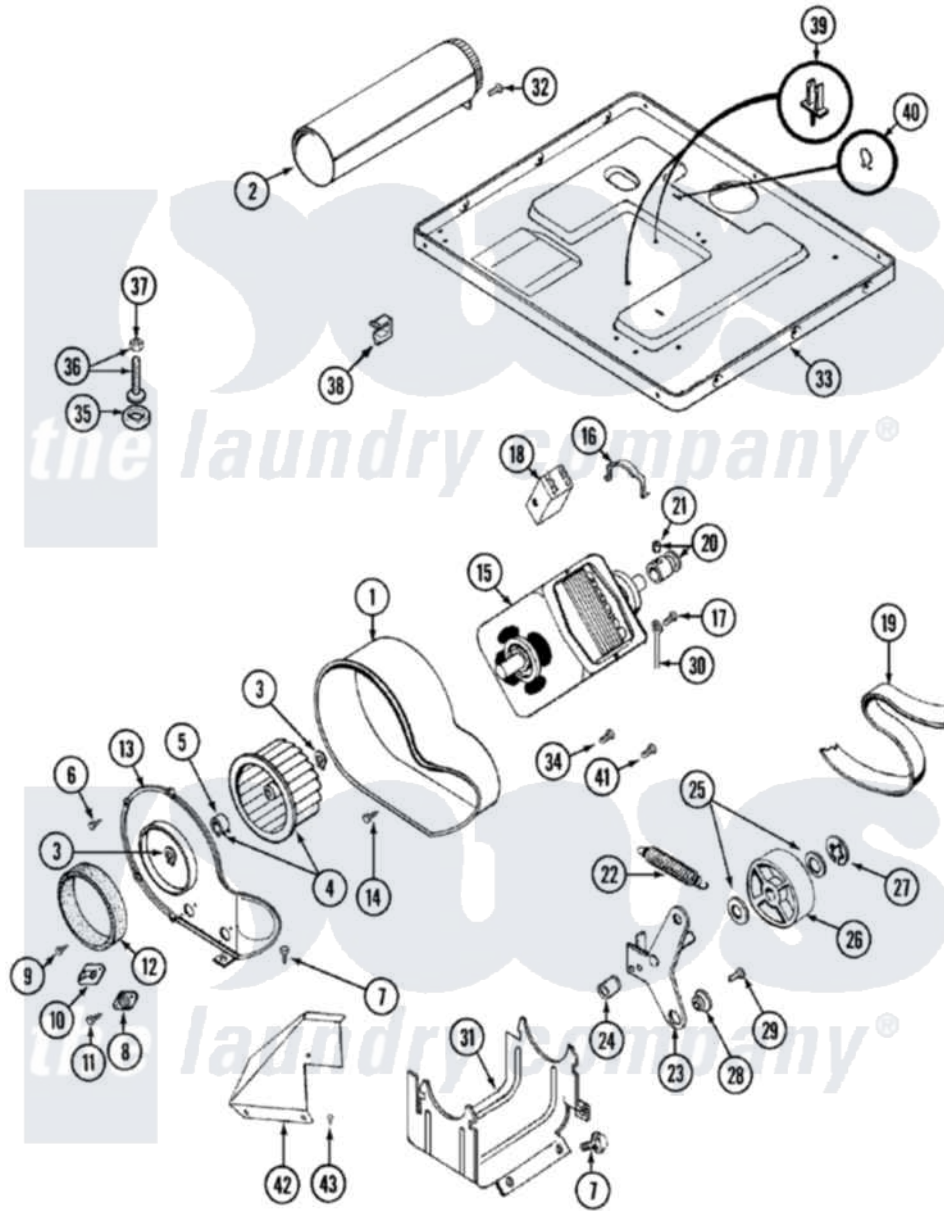

Maytag LDE8624ADE 07 - MOTOR DRIVE

Maytag [Residential Maytag LDE8624ADE Dryer Parts](#) Parts Diagram 07 - MOTOR DRIVE
 Click on the part number to view part

Item	Original Part Number	Replaced By	Status	Part Description
1	Y312893			Housing, Blower
2	Y303442			EXHAUST DUCT ASSEMBLY
3	410233	9703438		Ring-Retrn
4	Y303836			Blower Wheel Assembly And Clamp
5	312967			Clamp, Blower Housing
6	Y312961	W10116751		Screw
7	Y313561			Screw----NA
8	306911			Thermostat, Multi-Temp
9	211294	90767		Screw, 8A X 3/8 HeX Washer Head Tapping
10	306604			Cut-Off, Thermal Part Not Used
11	314848	W10116760		Screw
12	Y312901			Seal, Housing Cover
13	314846			Cover, Blower Housing
14	Y310632	1163839		Screw

15	Y303358	W10410999	Motor-Drive
16	Y015825		Clip, Motor To Motor Support
18	Y303877		Not Available
	Y303879		SWITCH, MOTOR EXTERNAL START No.303358-2, No.303358-4, 303358-7
"	Y303879		Switch, Motor External Start
"	306207		Not Available
	Y312959		(PROD. No.303358-8 & No.303358-9)
19	Y312959		Poly "V" Belt For Tumbler
20	Y305185	6-3051850	Pulley- MO
21	Y053241		Set Screw, Motor Pulley
22	Y303945		IDLER SPRING ASSY. W/PLUG
23	Y303363	6-3033630	Idler Arm
24	Y313582	W10116756	Spacer
25	Y312527		Washer, Idler Shaft
26	Y303705	6-3037050	Pulley- ID
27	312958	354987	Ring, Retaining
28	Y312894	315772	Sleeve, Idler Arm
29	Y014874		Screw, Idler Arm And Sleeve
31	312897		Not Available
	Y310632		SUPPORT, MOTOR
32	Y310632	1163839	Screw
33	Y305084		Base Assembly
35	Y314137		Foot, Rubber
36	Y305086		Adjustable Leg And Nut
37	Y052740	62739	Nut, Lock
38	Y310376		Clip, Door Switch Harness
39	315471	22003298	Retainer, Wire
40	410490		Spring, Retainer Wire Harness
41	Y312961	W10116751	Screw