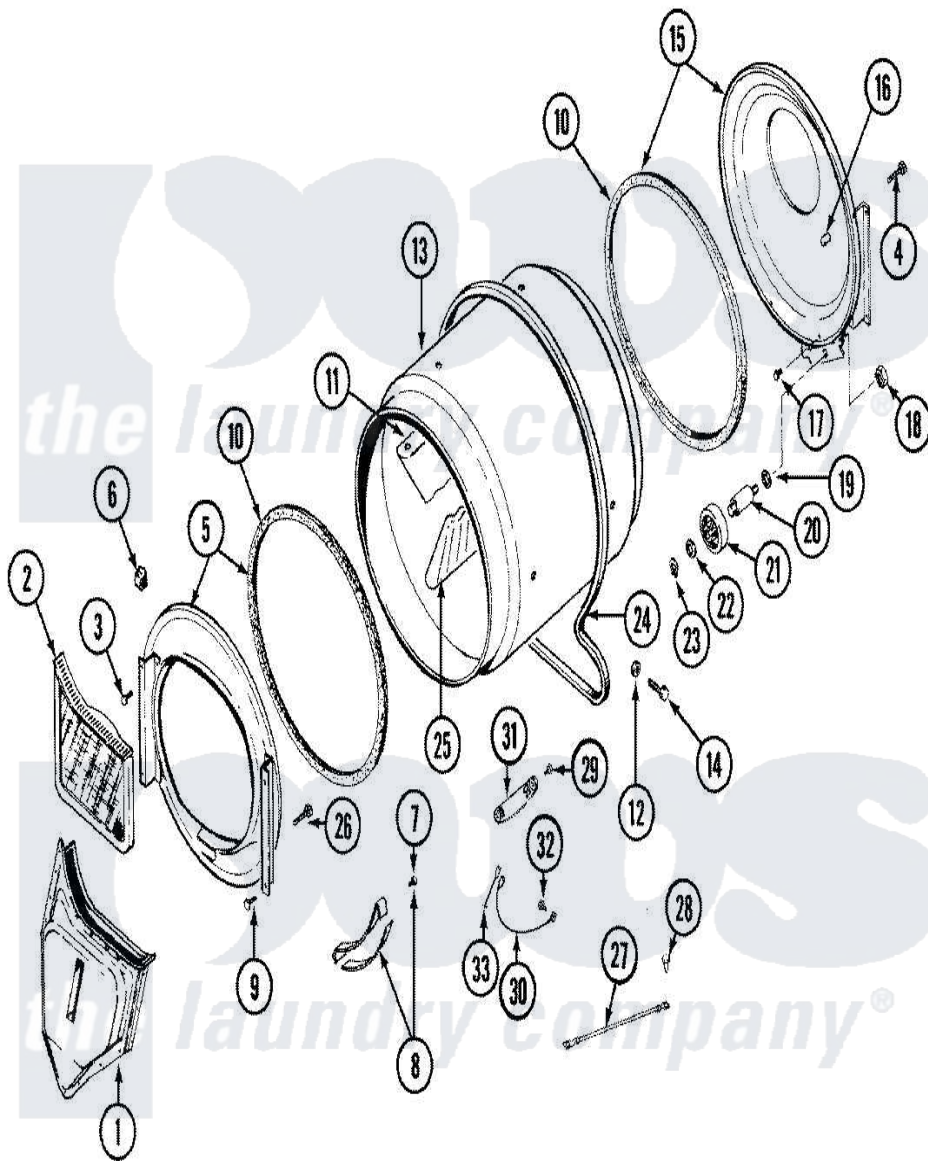

# Maytag LDE8624ADE 08 - TUMBLER

Maytag [Residential Maytag LDE8624ADE Dryer Parts](#) Parts Diagram 08 - TUMBLER  
 Click on the part number to view part

Item	Original Part Number	Replaced By	Status	Part Description
1	<a href="#">33001016</a>			Outlet Duct Assembly
2	33001171	<a href="#">33002970</a>		Lint Filte
3	313764		Not Available	SCREW
4	<a href="#">Y313561</a>			Screw---NA
5	<a href="#">33001422</a>			Front Assembly, Tumbler
6	<a href="#">Y310376</a>			Clip, Door Switch Harness
7	<a href="#">210720</a>			Rivet, Bearing To Tumbler Frmt
8	<a href="#">306508</a>			Tumbler Bearing Kit ---W
9	Y310632	<a href="#">1163839</a>		Screw
10	<a href="#">314820</a>			Seal, Tumbler
11	<a href="#">33001012</a>			Baffle
12	<a href="#">314158</a>			Washer, Baffle To Tumbler
13	33001108		Not Available	DRYER TUMBLER, W/O BAFFLES
14	<a href="#">Y310759</a>			Screw, Tumbler Baffles
15	<a href="#">33001178</a>			Back, Tumbler
16	313915	<a href="#">31-3915</a>		Tech Sheet

17	Y310632	<a href="#">1163839</a>	Screw
18	312538	<a href="#">33001443</a>	Nut, Hex
19	Y313347	<a href="#">312535</a>	Washer, Vault Mounting Brk.
20	Y312948	<a href="#">6-3129480</a>	Shaft- Tumbler
21	Y303373	<a href="#">12001541</a>	Drum Roller/Washer Assembly--W
22	<a href="#">312535</a>		Washer, Vault Mounting Brk.
23	410233	<a href="#">9703438</a>	Ring-Retrn
24	<a href="#">Y312959</a>		Poly "V" Belt For Tumbler
25	<a href="#">33001004</a>		Baffle, Tall
26	Y314110	<a href="#">33002917</a>	Screw, No.10-16
29	Y251119	<a href="#">3177991</a>	Screw
30	<a href="#">Y303711</a>		Sensor Ground Wire
31	Y303389	<a href="#">304997</a>	Sensor Assembly With Screws
32	211294	<a href="#">90767</a>	Screw, 8A X 3/8 HeX Washer Head Tapping
33	<a href="#">Y312658</a>		Receptacle, Sensor Ground Wire