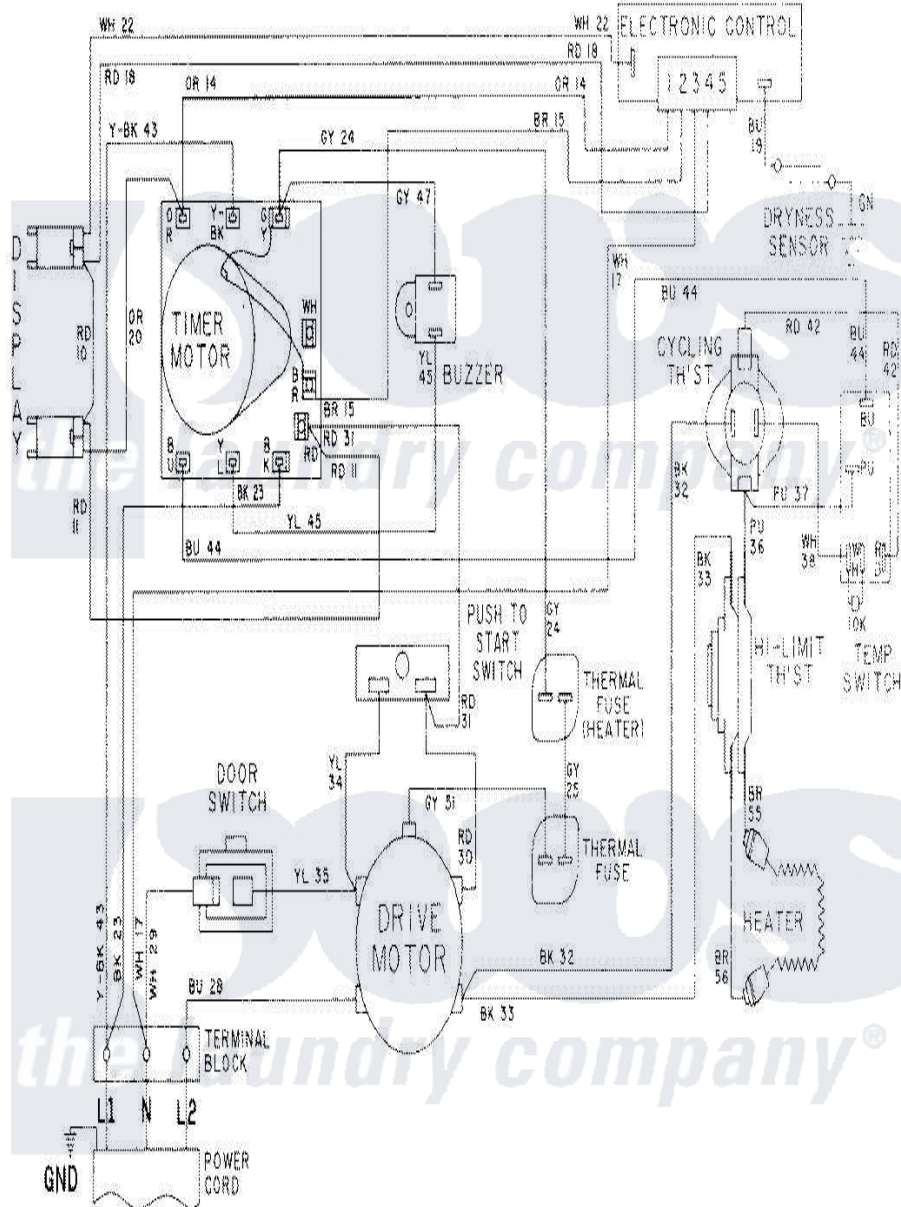

Maytag LDE8624ADE 09 - WIRING INFORMATION-LDE8624ADE

Maytag Residential Maytag LDE8624ADE Dryer Parts Parts Diagram 09 - WIRING INFORMATION-LDE8624ADE
 Click on the part number to view part

Item	Original Part Number	Replaced By	Status	Part Description
NI	15001631		Not Available	WIRING INFORMATION
"	15001610		Not Available	WIRING INFORMATION
"	15001053		Not Available	WIRING INFORMATION