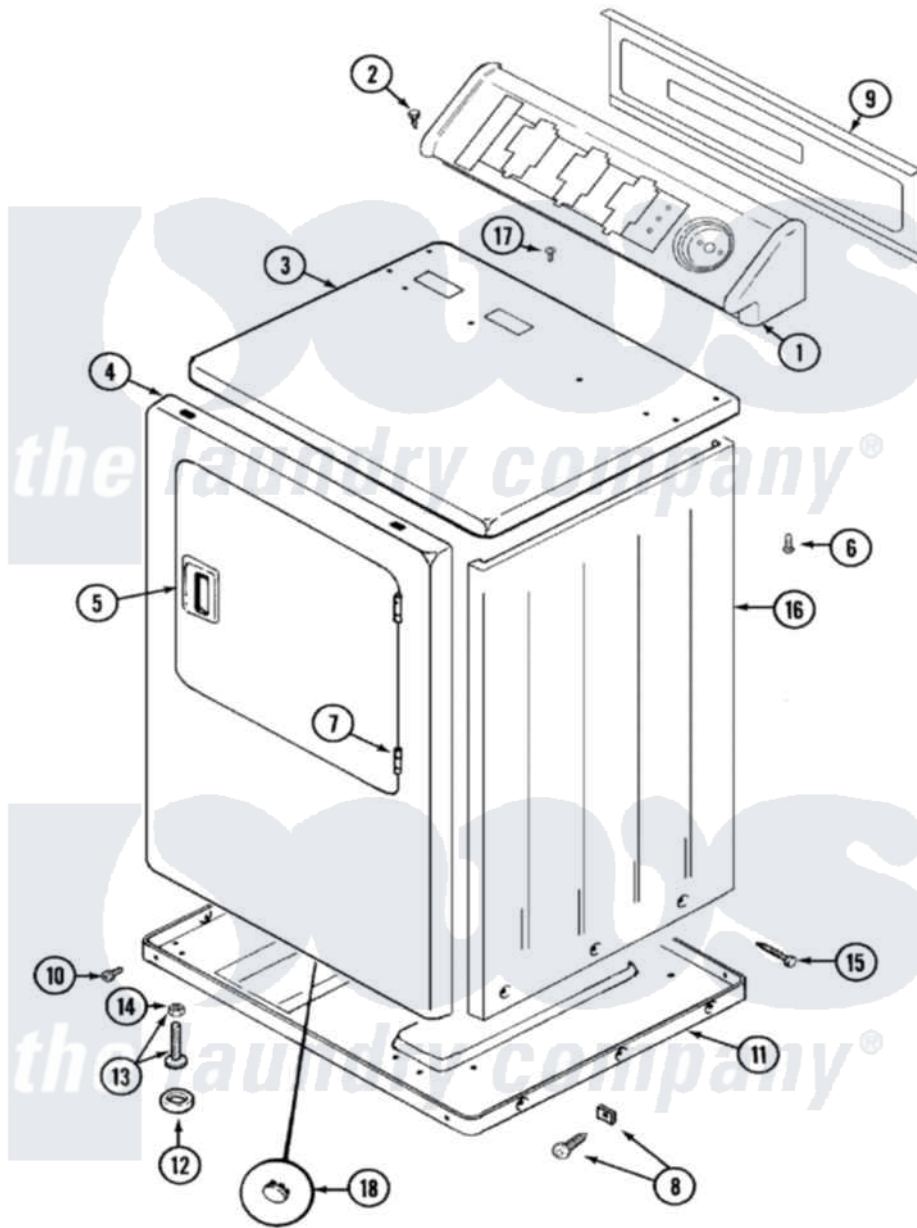

Maytag LDE8626ACE 01 - CABINET-FRONT

Maytag Residential Maytag LDE8626ACE Dryer Parts Parts Diagram 01 - CABINET-FRONT
 Click on the part number to view part

Item	Original Part Number	Replaced By	Status	Part Description
1	33001612		Not Available	CONSOLE (WHT)
2	216423	3370225		Screw
3	33001608			Cover, Top
4	33001610			Panel, Front
"	33001486	98008544		Screw
"	33001221	22001817		Sheet, Sound Damper
5	33001241			Handle, Door
6	214354			Screw, Top Cover To Cabnt.
7	33001230			Hinge, Door
8	12001341			Screw And Fastener Kit
9	33001625		Not Available	PANEL, BACK---NA
10	Y313561			Screw---NA
"	Y310632	1163839		Screw
11	Y303361		Not Available	BASE ASSY. (UPPER & LOWER)
12	Y314137			Foot, Rubber
13	Y305086			Adjustable Leg And Nut

14	Y052740	62739	Nut, Lock
15	213007		Xfor Cabinet See Cabinet, Back
16	33001159	33001327	Cabinet
17	210186	3370225	Screw
18	33001614	Not Available	PLUG, FRONT PANEL (WHT)