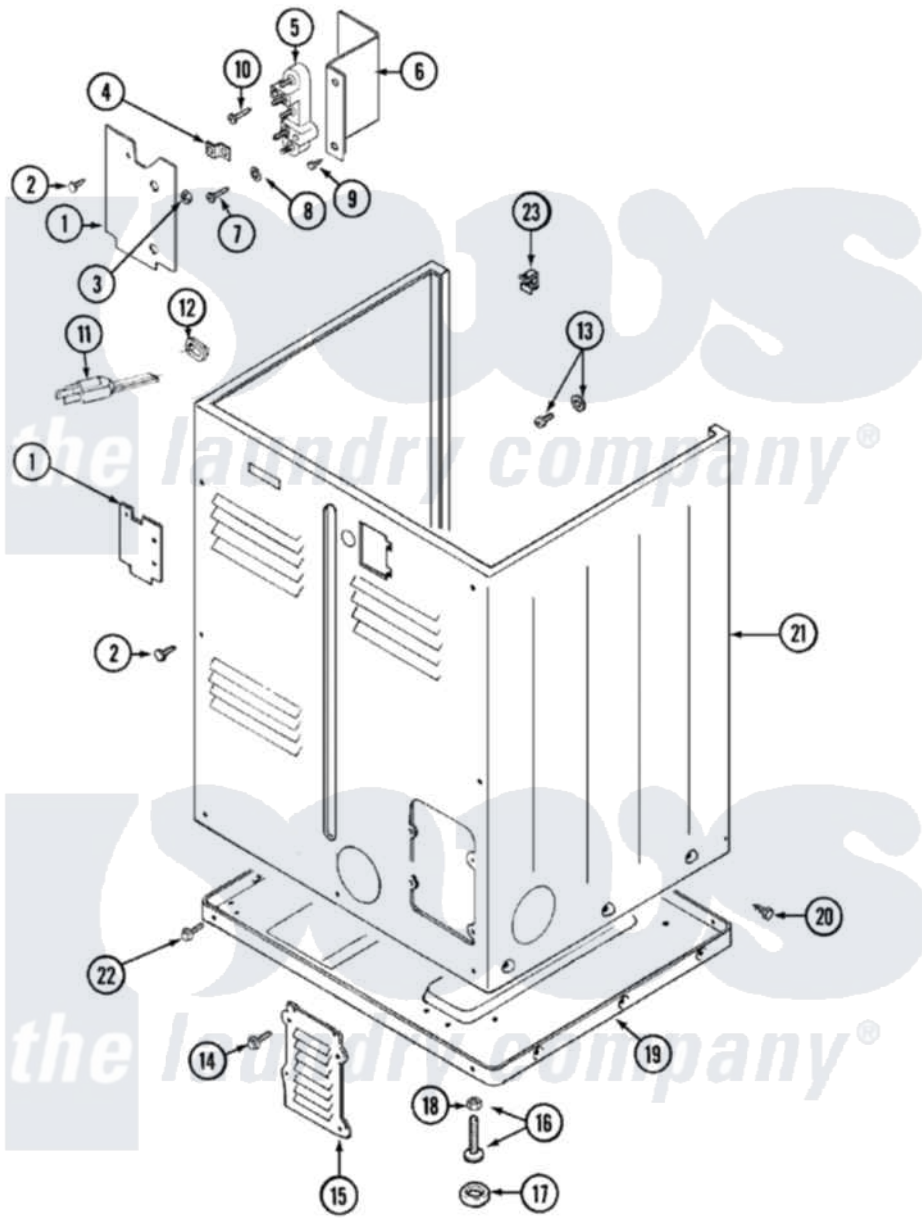

Maytag LDE8626ACE 02 - CABINET-REAR

Maytag [Residential Maytag LDE8626ACE Dryer Parts](#) Parts Diagram 02 - CABINET-REAR
 Click on the part number to view part

Item	Original Part Number	Replaced By	Status	Part Description
1	Y312905		Not Available	COVER, TERMINAL
2	Y313561			Screw----NA
3	311484	112432		Nut
4	Y312184			Strap, Grounding
5	33001244			Block, Terminal
6	Y312904			Bracket, Terminal Block
7	Y312209	W10001200		Screw
8	Y311270			Washer, Terminal Block
9	Y310632	1163839		Screw
10	33001245			Screw----NA
13	303846	22003781		Screw, Ground Strap
14	216423	3370225		Screw
15	Y312951		Not Available	ACCESS COVER, BACK
16	Y305086			Adjustable Leg And Nut
17	Y314137			Foot, Rubber
18	Y052740	62739		Nut, Lock

19	Y303361	Not Available	BASE ASSY. (UPPER & LOWER)
20	213007		Xfor Cabinet See Cabinet, Back
21	33001159	33001327	Cabinet
22	Y310632	1163839	Screw
"	Y313561		Screw---NA