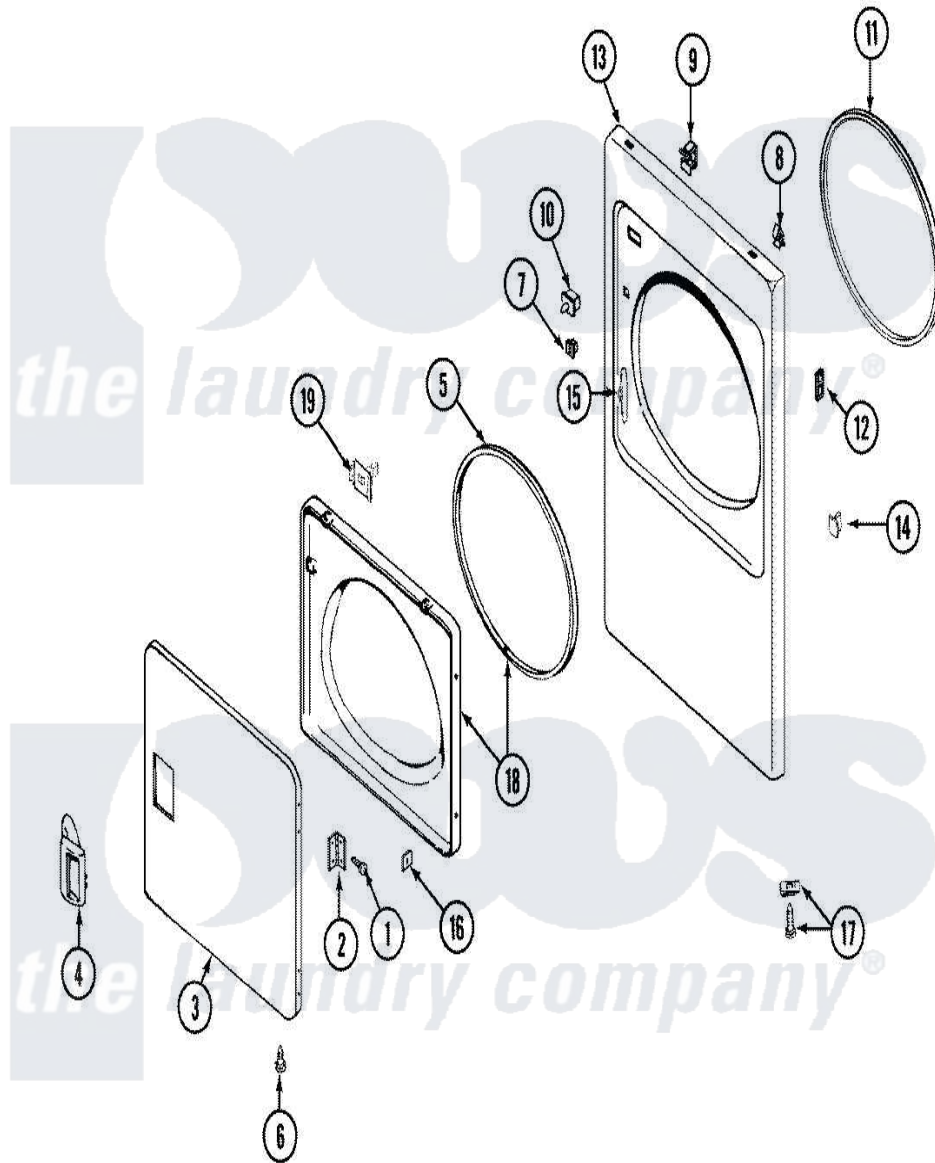

Maytag LDE8626ACE 04 - DOOR

Maytag [Residential Maytag LDE8626ACE Dryer Parts](#) Parts Diagram 04 - DOOR
 Click on the part number to view part

Item	Original Part Number	Replaced By	Status	Part Description
1	Y314062			Screw, Door Hinge And Panel
2	33001230			Hinge, Door
3	33001240			Door
"	22001817			Sheet, Sound Damper
4	33001241			Handle, Door
5	33001131			Seal, Door
6	33001132	33002342		Plug, Sifht Hole
7	Y304578	LA-1003		Door Catch Kit
8	22001650			Fastener, Spring
9	Y310376			Clip, Door Switch Harness
10	33001508	W10169313		Switch-Dor
11	314937			Seal, Front Panel
12	33001487		Not Available	NUT, SPEED
13	33001486	98008544		Screw
"	33001610			Panel, Front
"	33001221	22001817		Sheet, Sound Damper

14	33001174	LA-1003	Door Catch Kit
15	33001175		Cover, Hinge Hole
16	Y313910		Clip, Door Liner To Outer Panel
17	12001341		Screw And Fastener Kit
18	33001243	Not Available	PANEL, INNER DOOR (W/SEAL)
19	33001305		Strike, Door