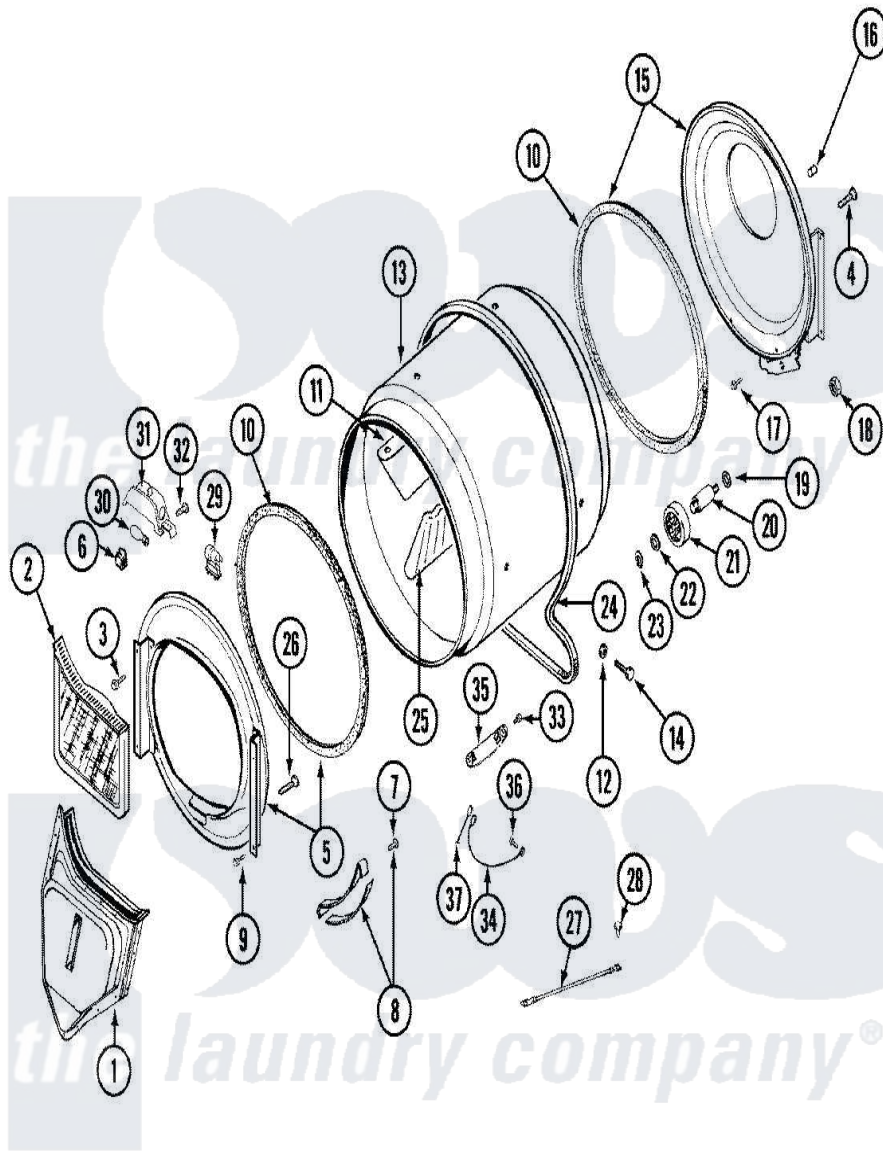

# Maytag LDE8626ACE 08 - TUMBLER

Maytag Residential Maytag LDE8626ACE Dryer Parts Parts Diagram 08 - TUMBLER  
 Click on the part number to view part

Item	Original Part Number	Replaced By	Status	Part Description
1	<a href="#">33001016</a>			Outlet Duct Assembly
2	33001171	<a href="#">33002970</a>		Lint Filte
3	313764		Not Available	SCREW
4	<a href="#">Y313561</a>			Screw----NA
5	<a href="#">33001423</a>			Front Assembly, Tumbler
6	<a href="#">Y310376</a>			Clip, Door Switch Harness
7	<a href="#">210720</a>			Rivet, Bearing To Tumbler Frmt
8	<a href="#">306508</a>			Tumbler Bearing Kit ---W
9	Y310632	<a href="#">1163839</a>		Screw
10	<a href="#">314820</a>			Seal, Tumbler
11	<a href="#">33001012</a>			Baffle
12	<a href="#">314158</a>			Washer, Baffle To Tumbler
13	33001108		Not Available	DRYER TUMBLER, W/O BAFFLES
14	<a href="#">Y310759</a>			Screw, Tumbler Baffles
15	<a href="#">33001178</a>			Back, Tumbler
16	313915	<a href="#">31-3915</a>		Tech Sheet