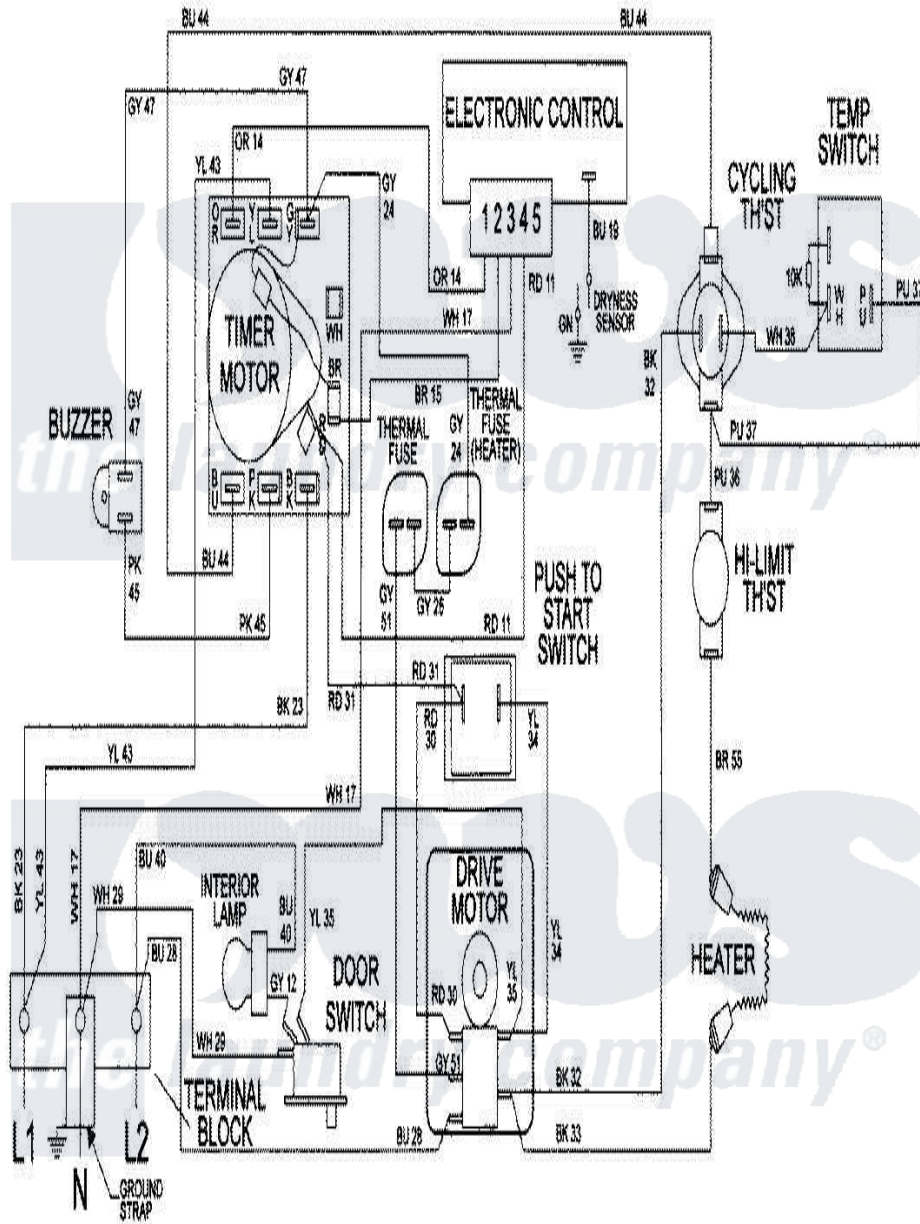

Maytag LDE8626ACE 09 - WIRING INFORMATION

Maytag [Residential Maytag LDE8626ACE Dryer Parts](#) Parts Diagram 09 - WIRING INFORMATION
 Click on the part number to view part

Item	Original Part Number	Replaced By	Status	Part Description
NI	15001960		Not Available	WIRING INFORMATION