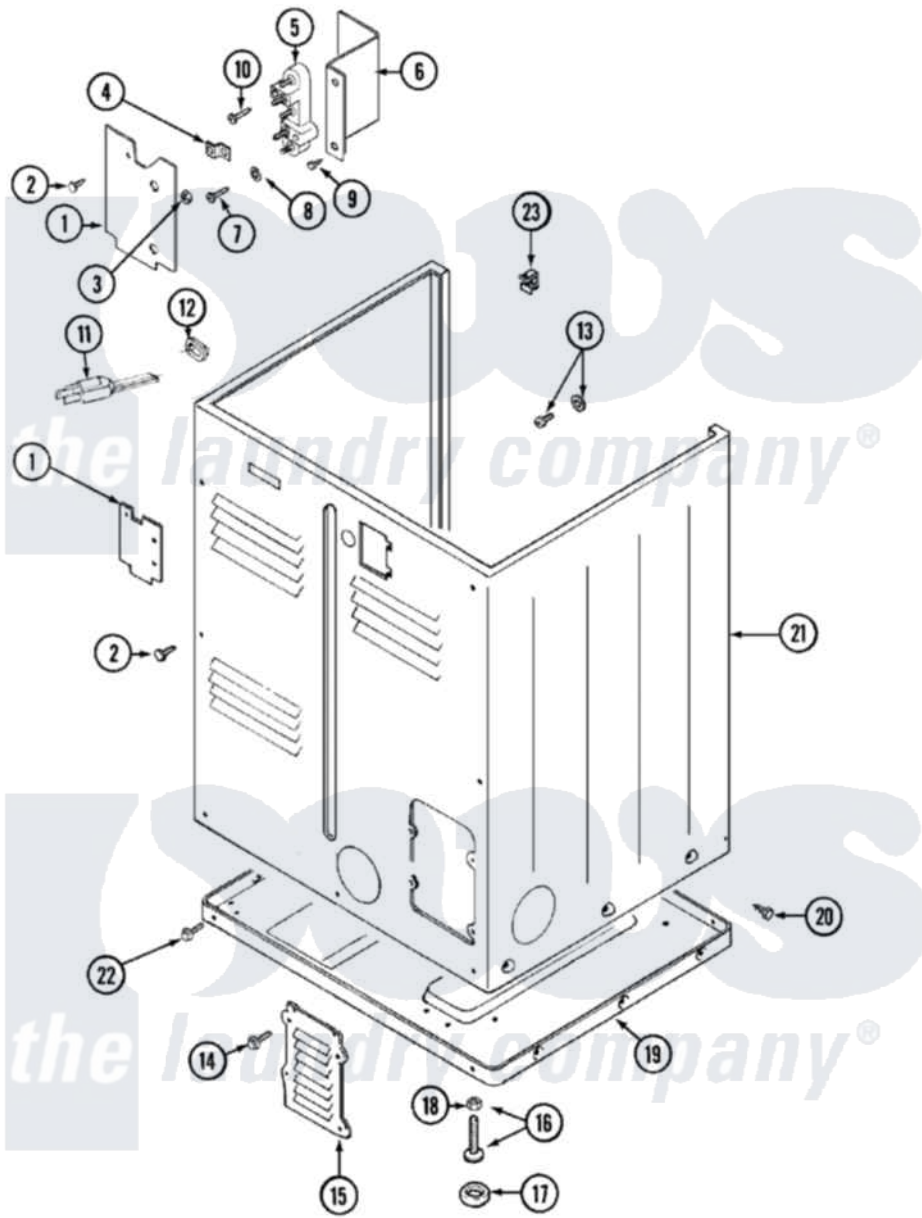

# Maytag LDE8626ACM 01 - CABINET-REAR

Maytag [Residential Maytag LDE8626ACM Dryer Parts](#) Parts Diagram 01 - CABINET-REAR  
 Click on the part number to view part

Item	Original Part Number	Replaced By	Status	Part Description
1	Y312905		Not Available	COVER, TERMINAL
2	<a href="#">Y313561</a>			Screw----NA
3	311484	<a href="#">112432</a>		Nut
4	<a href="#">Y312184</a>			Strap, Grounding
5	<a href="#">33001244</a>			Block, Terminal
6	<a href="#">Y312904</a>			Bracket, Terminal Block
7	Y312209	<a href="#">W10001200</a>		Screw
8	<a href="#">Y311270</a>			Washer, Terminal Block
9	Y310632	<a href="#">1163839</a>		Screw
10	<a href="#">33001245</a>			Screw----NA
13	303846	<a href="#">22003781</a>		Screw, Ground Strap
14	216423	<a href="#">3370225</a>		Screw
15	Y312951		Not Available	ACCESS COVER, BACK
16	<a href="#">Y305086</a>			Adjustable Leg And Nut
17	<a href="#">Y314137</a>			Foot, Rubber
18	Y052740	<a href="#">62739</a>		Nut, Lock

19	Y303361		Not Available	BASE ASSY. (UPPER & LOWER)
20	<a href="#">213007</a>			Xfor Cabinet See Cabinet, Back
21	33001160		Not Available	CABINET (ALM)
22	Y310632	<a href="#">1163839</a>		Screw
"	<a href="#">Y313561</a>			Screw---NA