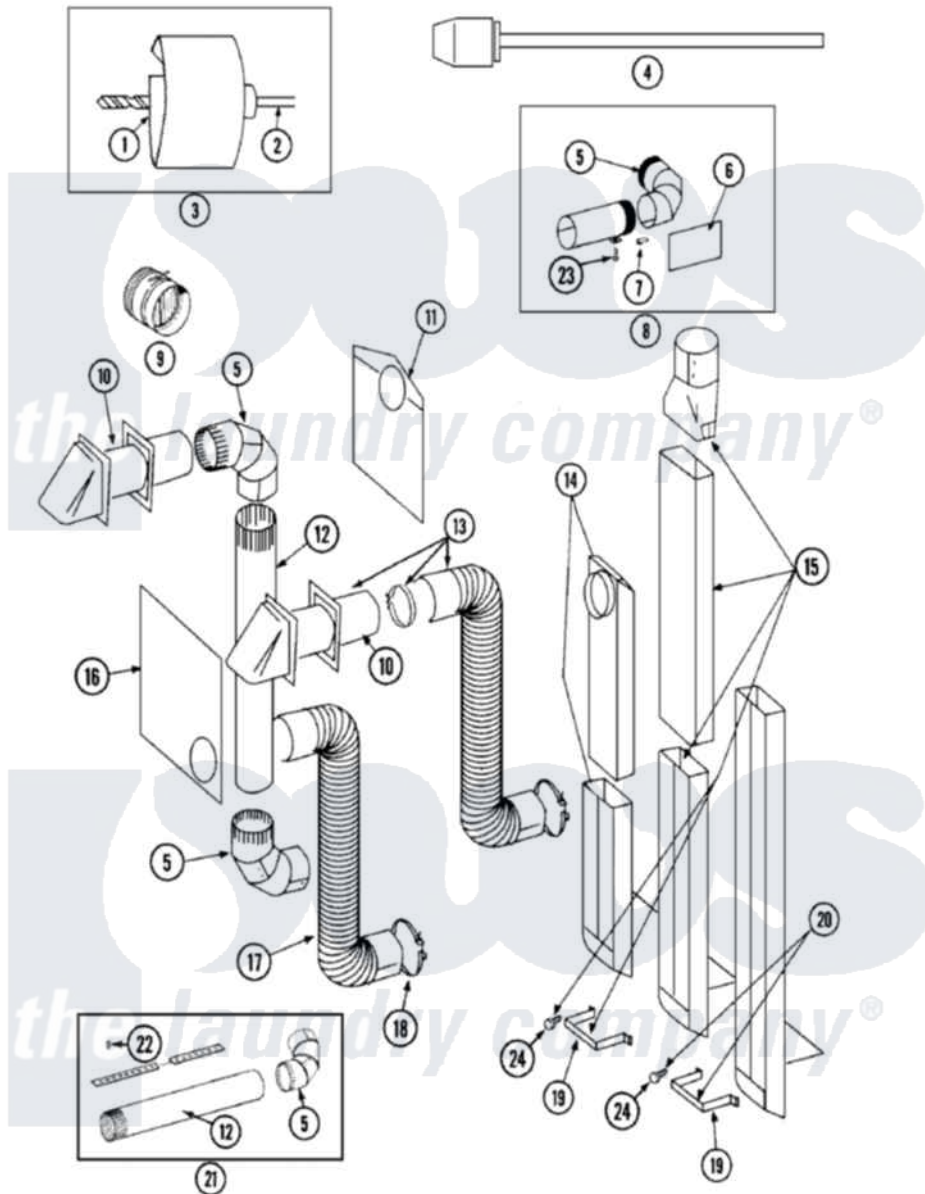

Maytag LDE8626ADE 05 - DUCTING

Maytag [Residential Maytag LDE8626ADE Dryer Parts](#) Parts Diagram 05 - DUCTING
 Click on the part number to view part

Item	Original Part Number	Replaced By	Status	Part Description
1	038179		Not Available	BLADE, SAW
2	038180		Not Available	REPLACEMENT DRILL
3	038766		Not Available	HOLE SAW W/DRILL BIT
4	038767			Extension Chuck, Drill
5	Y059131			Elbow, Venting
6	312302			Insulation, Exhaust Duct Kit
7	213323			Fastener, Exhaust Duct Kit
8	Y304652			Exhaust Duct Kit
9	059146		Not Available	DAMPER, BACK DRAFT
10	Y059129	4396007RW		Vent Hood
11	311353		Not Available	BAG, LINT (DACRON)
12	Y059130			Pipe, Venting
13	Y059143			Flexible Vent Kit
14	Y059135			Vent Duct Assembly
15	059144		Not Available	RECTANGULAR VENT KIT
16	Y059134			PLATE, ALUM. WINDOW (15"X20")

17	Y304353	4396010RP	6ft Scvent
18	Y304630		Clamp, Flexible Duct
19	313272		Bracket, Exhaust Deflector
20	303736	Not Available	EXHAUST DEFLECTOR KIT
21	306399	Not Available	EXHAUST DEFLECTOR KIT
22	Y251119	3177991	Screw
23	211294	90767	Screw, 8A X 3/8 HeX Washer Head Tapping
24	211294	90767	Screw, 8A X 3/8 HeX Washer Head Tapping