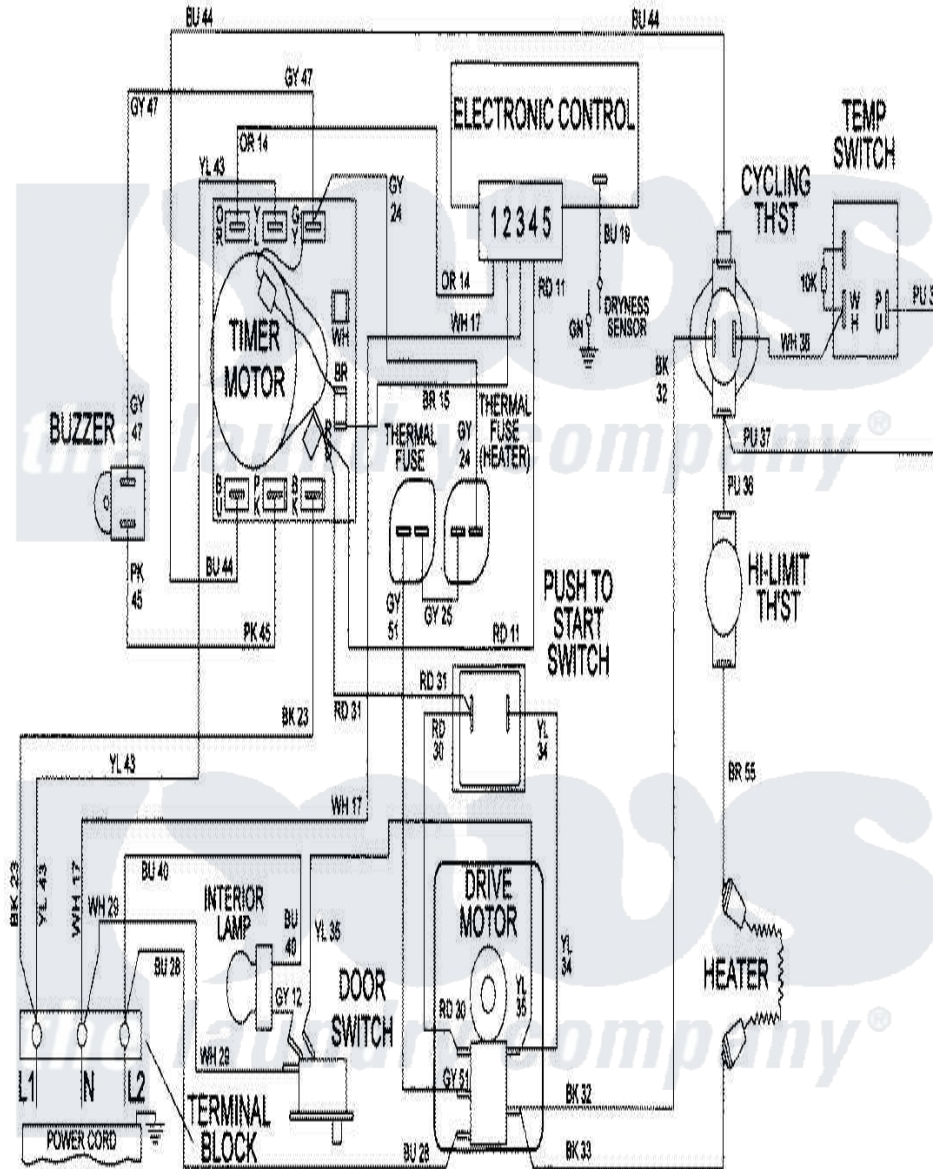

Maytag LDE8626ADE 09 - WIRING INFORMATION

Maytag Residential Maytag LDE8626ADE Dryer Parts Diagram 09 - WIRING INFORMATION
 Click on the part number to view part

Item	Original Part Number	Replaced By	Status	Part Description
NI	15001950		Not Available	WIRING INFORMATION