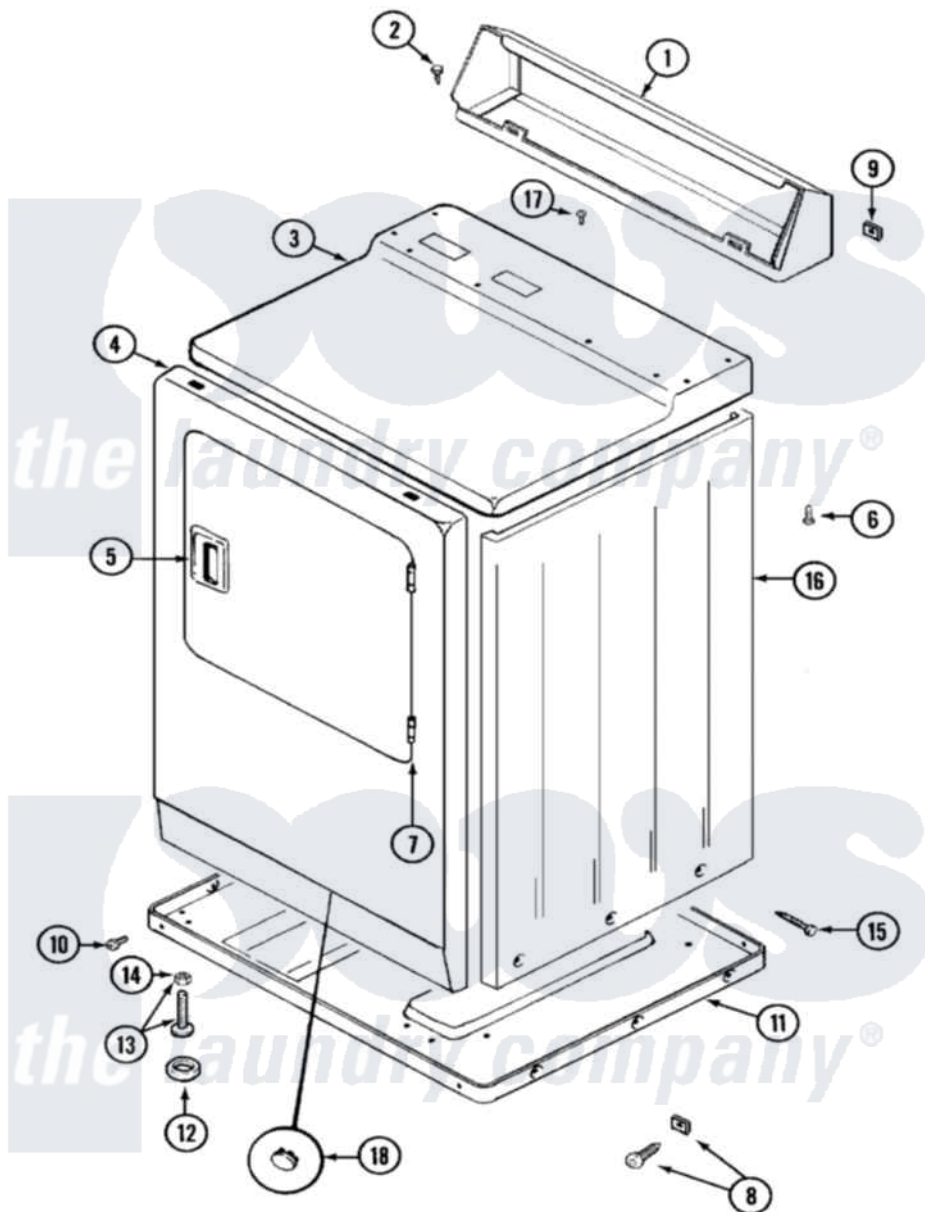

Maytag LDE8704ACE 01 - CABINET-FRONT

Maytag Residential Maytag LDE8704ACE Dryer Parts Parts Diagram 01 - CABINET-FRONT
 Click on the part number to view part

Item	Original Part Number	Replaced By	Status	Part Description
1	Y305193			Console
2	216423	3370225		Screw
3	33001165			Top Cover Assembly
4	33001221	22001817		Sheet, Sound Damper
"	33001242			Panel, Front
5	33001241			Handle, Door
6	214354			Screw, Top Cover To Cabnt.
7	33001230			Hinge, Door
8	204439			Screw And Fstner Assembly
9	215075			Fastener, Control Panel To Console
10	Y313561			Screw----NA
"	Y310632	1163839		Screw
11	Y303361		Not Available	BASE ASSY. (UPPER & LOWER)
12	Y314137			Foot, Rubber
13	Y305086			Adjustable Leg And Nut

14	Y052740	62739	Nut, Lock
15	213007		Xfor Cabinet See Cabinet, Back
16	33001159	33001327	Cabinet
17	210186	3370225	Screw
18	33001132	33002342	Plug, Sifht Hole