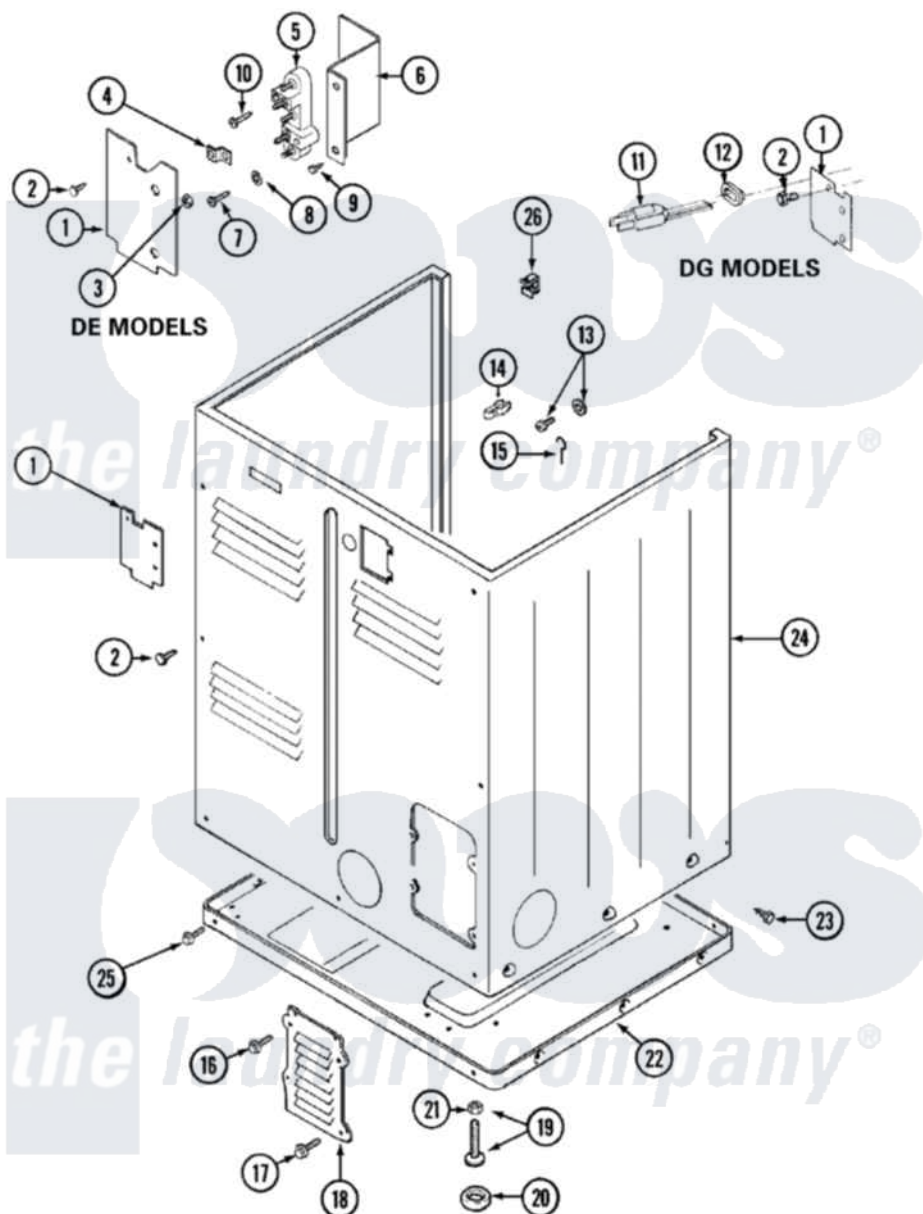

# Maytag LDE8704ACE 02 - CABINET-REAR

Maytag [Residential Maytag LDE8704ACE Dryer Parts](#) Parts Diagram 02 - CABINET-REAR  
 Click on the part number to view part

Item	Original Part Number	Replaced By	Status	Part Description
1	Y312905		Not Available	COVER, TERMINAL
2	<a href="#">Y313561</a>			Screw----NA
3	311484	<a href="#">112432</a>		Nut
4	<a href="#">Y312184</a>			Strap, Grounding
5	<a href="#">400008</a>			Block, Terminal
6	<a href="#">Y312904</a>			Bracket, Terminal Block
7	Y312209	<a href="#">W10001200</a>		Screw
8	<a href="#">Y311270</a>			Washer, Terminal Block
9	Y310632	<a href="#">1163839</a>		Screw
10	<a href="#">33001245</a>			Screw----NA
13	303846	<a href="#">22003781</a>		Screw, Ground Strap
14	<a href="#">301548</a>			Clamp, Ground Wire
15	<a href="#">204807</a>			Ground Wire, Supp. Plte To Top Cover
16	<a href="#">Y313559</a>			Screw
17	211294	<a href="#">90767</a>		Screw, 8A X 3/8 HeX Washer Head Tapping

18	Y312951	Not Available	ACCESS COVER, BACK
19	<a href="#">Y305086</a>		Adjustable Leg And Nut
20	<a href="#">Y314137</a>		Foot, Rubber
21	Y052740	<a href="#">62739</a>	Nut, Lock
22	Y303361	Not Available	BASE ASSY. (UPPER & LOWER)
23	<a href="#">213007</a>		Xfor Cabinet See Cabinet, Back
24	33001159	<a href="#">33001327</a>	Cabinet
25	Y310632	<a href="#">1163839</a>	Screw
"	<a href="#">Y313561</a>		Screw----NA