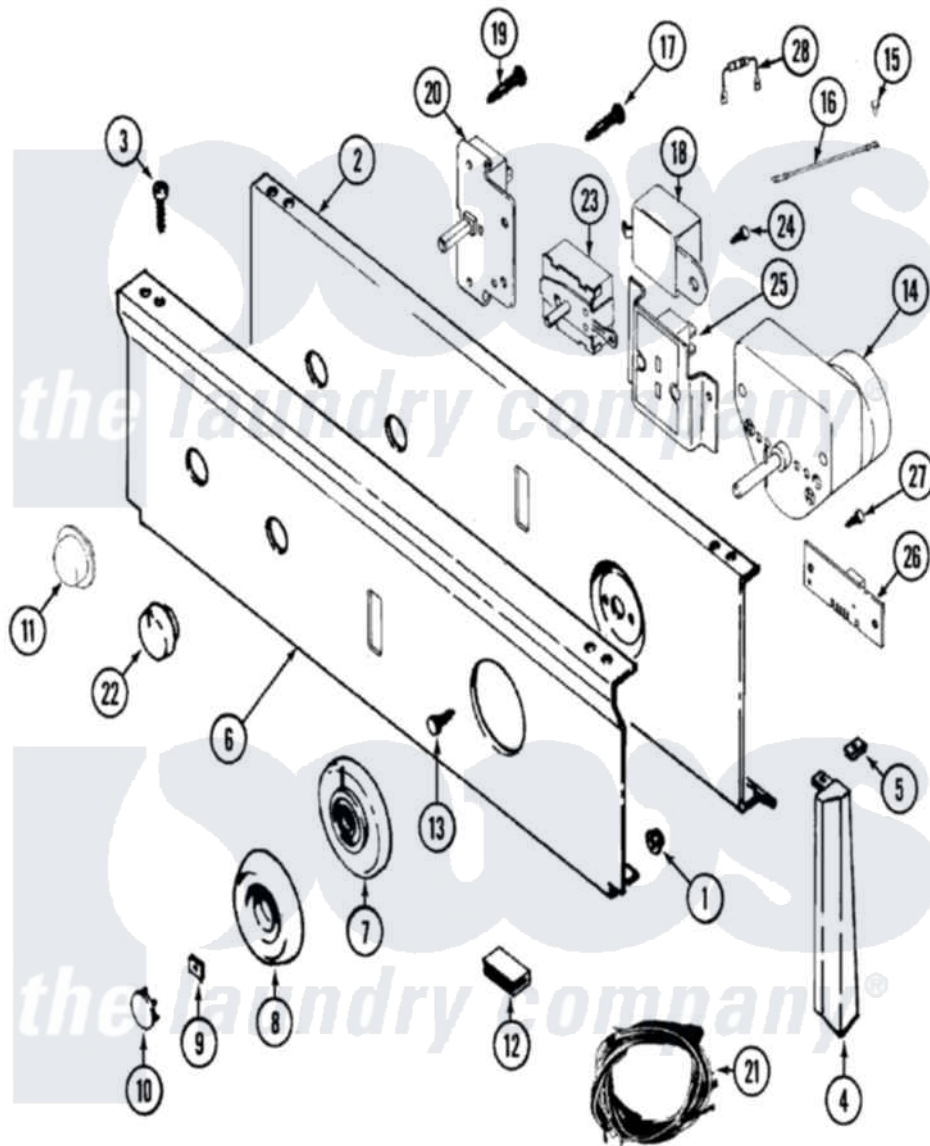

Maytag LDE8704ACE 03 - CONTROL PANEL

Maytag Residential Maytag LDE8704ACE Dryer Parts Parts Diagram 03 - CONTROL PANEL
 Click on the part number to view part

Item	Original Part Number	Replaced By	Status	Part Description
1	214872			Palnut, End Cap Note: Nut, Lamp Holder
2	33001237		Not Available	PLATE, SUPPORT
3	210932			Screw, No.8 X 9/16 Ctsk Note: Screw, Inlet Duct
4	22001565		Not Available	CAP, END (LT-WHT)
"	22001564			Cap, End
"	22001291			End Cap, Control Panel
"	22001289		Not Available	END CAP, CTRL. PNL. (LT-WHT)
5	214894			Fastener, End Cap
6	33001069			Panel, Control
7	33001183			Skirt, Timer Dial
8	33001255			Knob, Timer
9	312273			Nut, Control Knob
10	216250	22001446		Cap, Knob
11	33001185	33001187		Button

12	214897		Pad, Control Panel
13	315317	488234	Screw 8-32 X 1/4
14	33001036		Timer
15	210186	3370225	Screw
16	204807		Ground Wire, Supp. Plte To Top Cover
17	315317	488234	Screw 8-32 X 1/4
18	Y308205	33001623	Buzzer, Non-Adjustable
19	315317	488234	Screw 8-32 X 1/4
20	33001232	Not Available	SWITCH, PUSH TO START
21	33001536		Harness, Wire
"	33001142		Wire Harness, Main
"	33001340	Not Available	WIRE HARNESS, MAIN
24	315317	488234	Screw 8-32 X 1/4
25	33001047		Display, Dryness Assembly
26	33001212		Board, Control-Moisture Sensor
27	315317	488234	Screw 8-32 X 1/4
28	33001102		Resistor
29	16000327	Not Available	GUIDE, QUICK REF. - MAYTAG
"	33001262	Not Available	MANUAL, USE & CARE